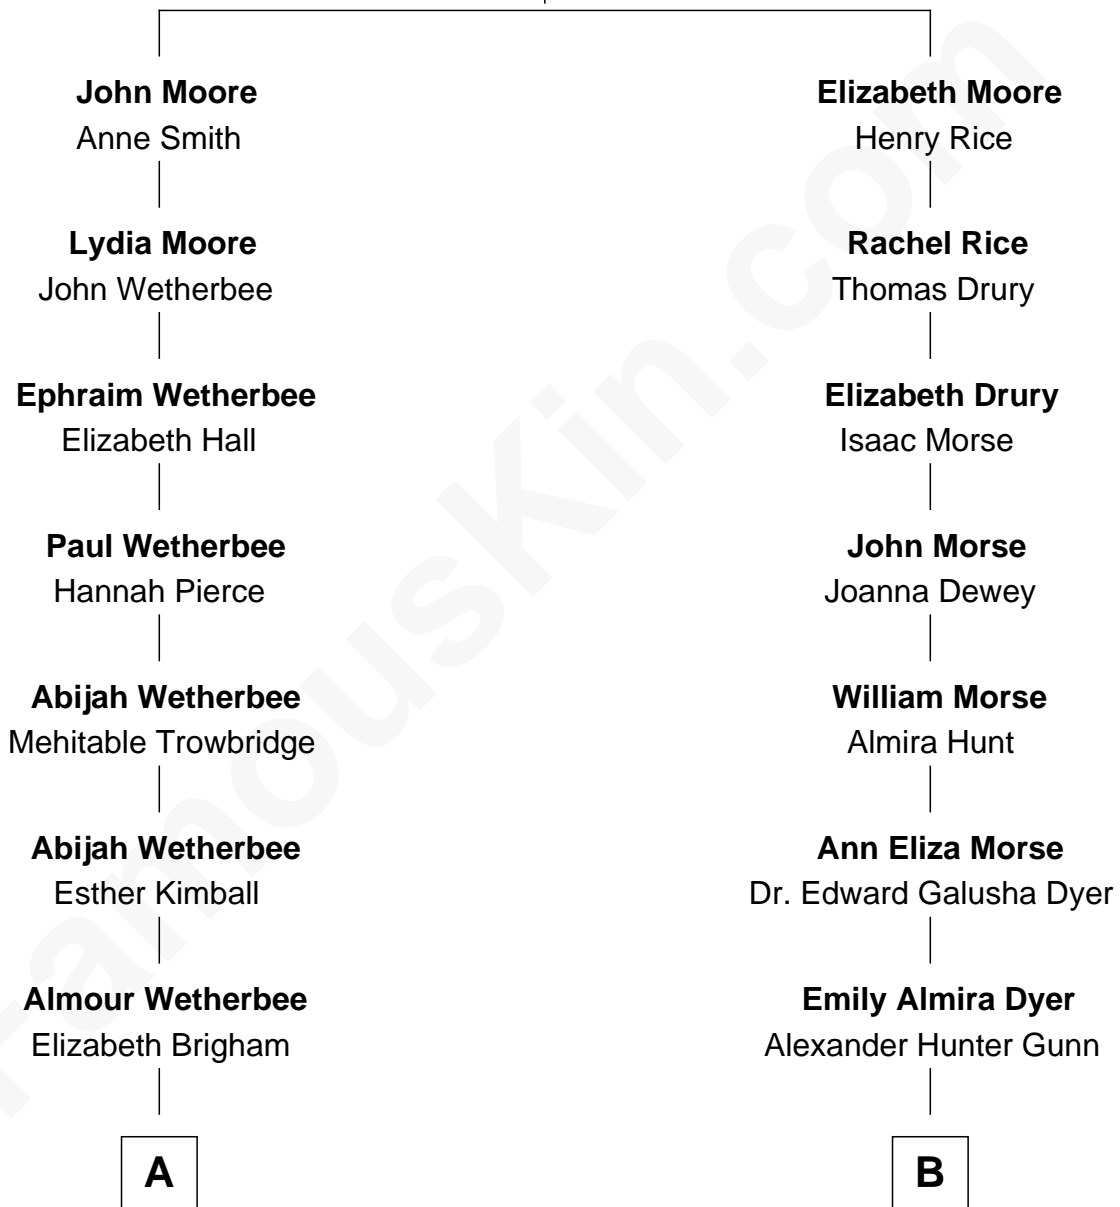

FamousKin.com Relationship Chart of

Josh Brolin

TV and Movie Actor

10th cousin 2 times removed of

Elisabeth Shue

TV and Movie Actress

John Moore
Elizabeth - - - - -

A

Angeline Augusta Wetherbee

Albert Sanford Brownell

Adopted

Helen Aline Brownell

Ozro Edward Mansur

Alan J. Mansur

Gertrude K. Stone

Helen Sue Mansur

Henry Hurst Bruderlin

Craig Kenneth Bruderlin

Jane Cameron Agee

Josh Brolin

TV and Movie Actor

B

Alexander Hunter Gunn

Harriet Grace Brewster Willcox

Mary Brewster Gunn

Adoniram Judson Wells

Anne Brewster Wells

James William Shue

Elisabeth Shue

TV and Movie Actress