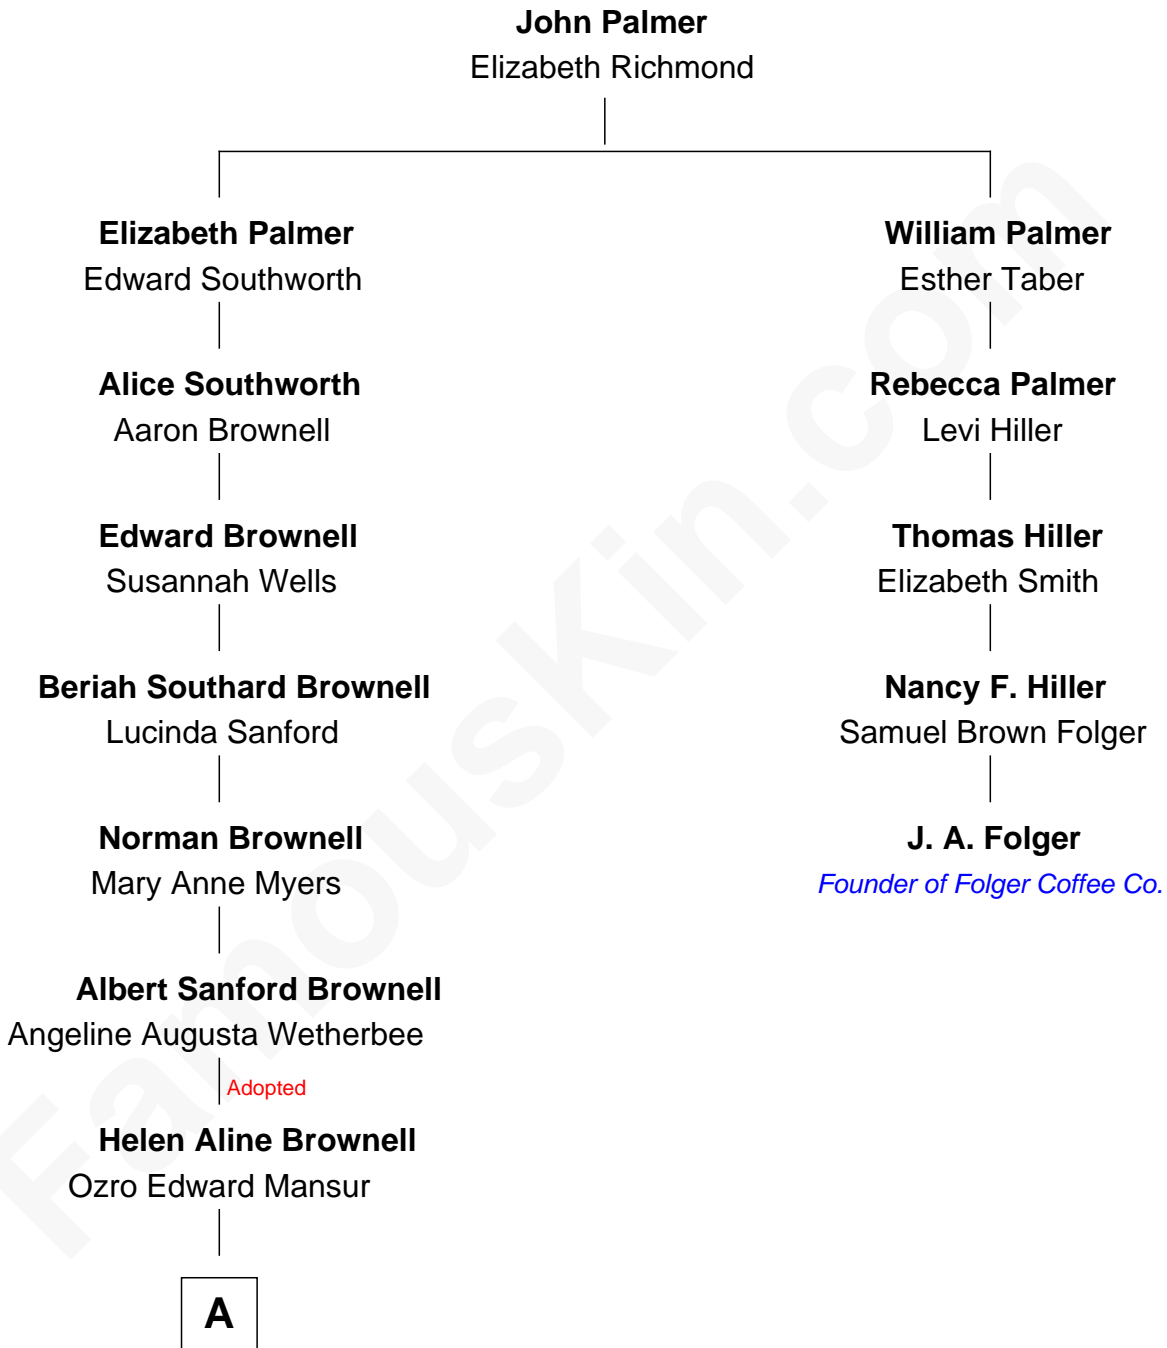

FamousKin.com Relationship Chart of

Josh Brolin

TV and Movie Actor

4th cousin 6 times removed of

J. A. Folger

Founder of Folger Coffee Company

A

—
Alan J. Mansur
Gertrude K. Stone

—
Helen Sue Mansur
Henry Hurst Bruderlin

—
Craig Kenneth Bruderlin
Jane Cameron Agee

—
Josh Brolin
TV and Movie Actor

FamousKin.com