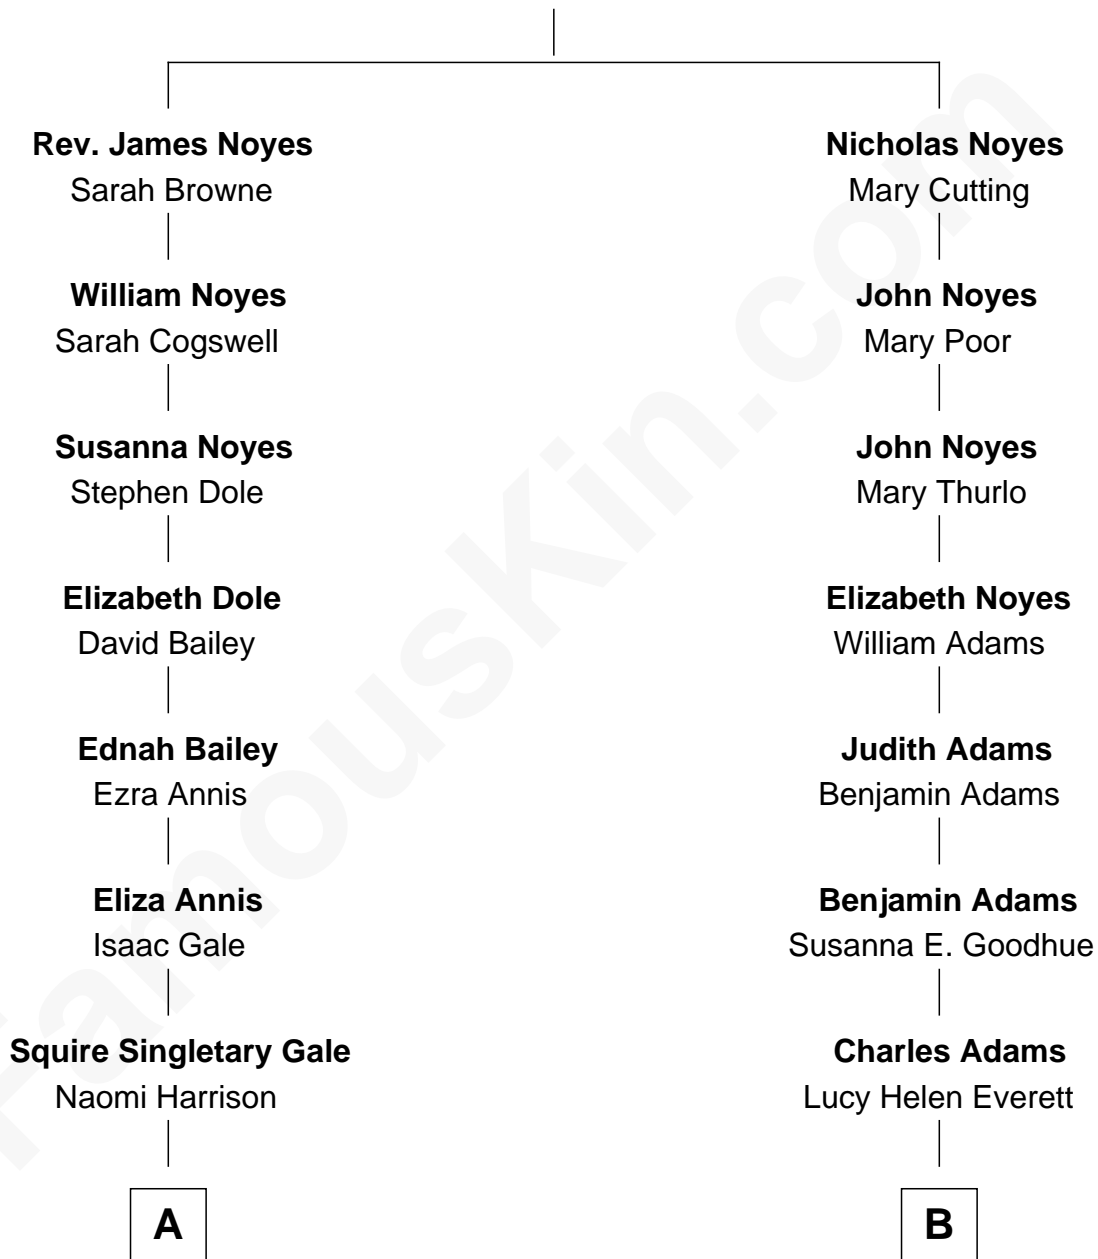

FamousKin.com

Relationship Chart of

Josh Brolin

TV and Movie Actor

8th cousin 4 times removed of

Helen Keller

Author and Activist

Rev. William Noyes

Ann Parker

A

Columbia Latricia Gale
Charles Frederick Mansur

Ozro Edward Mansur
Helen Aline Brownell

Alan J. Mansur
Gertrude K. Stone

Helen Sue Mansur
Henry Hurst Bruderlin

Craig Kenneth Bruderlin
Jane Cameron Agee