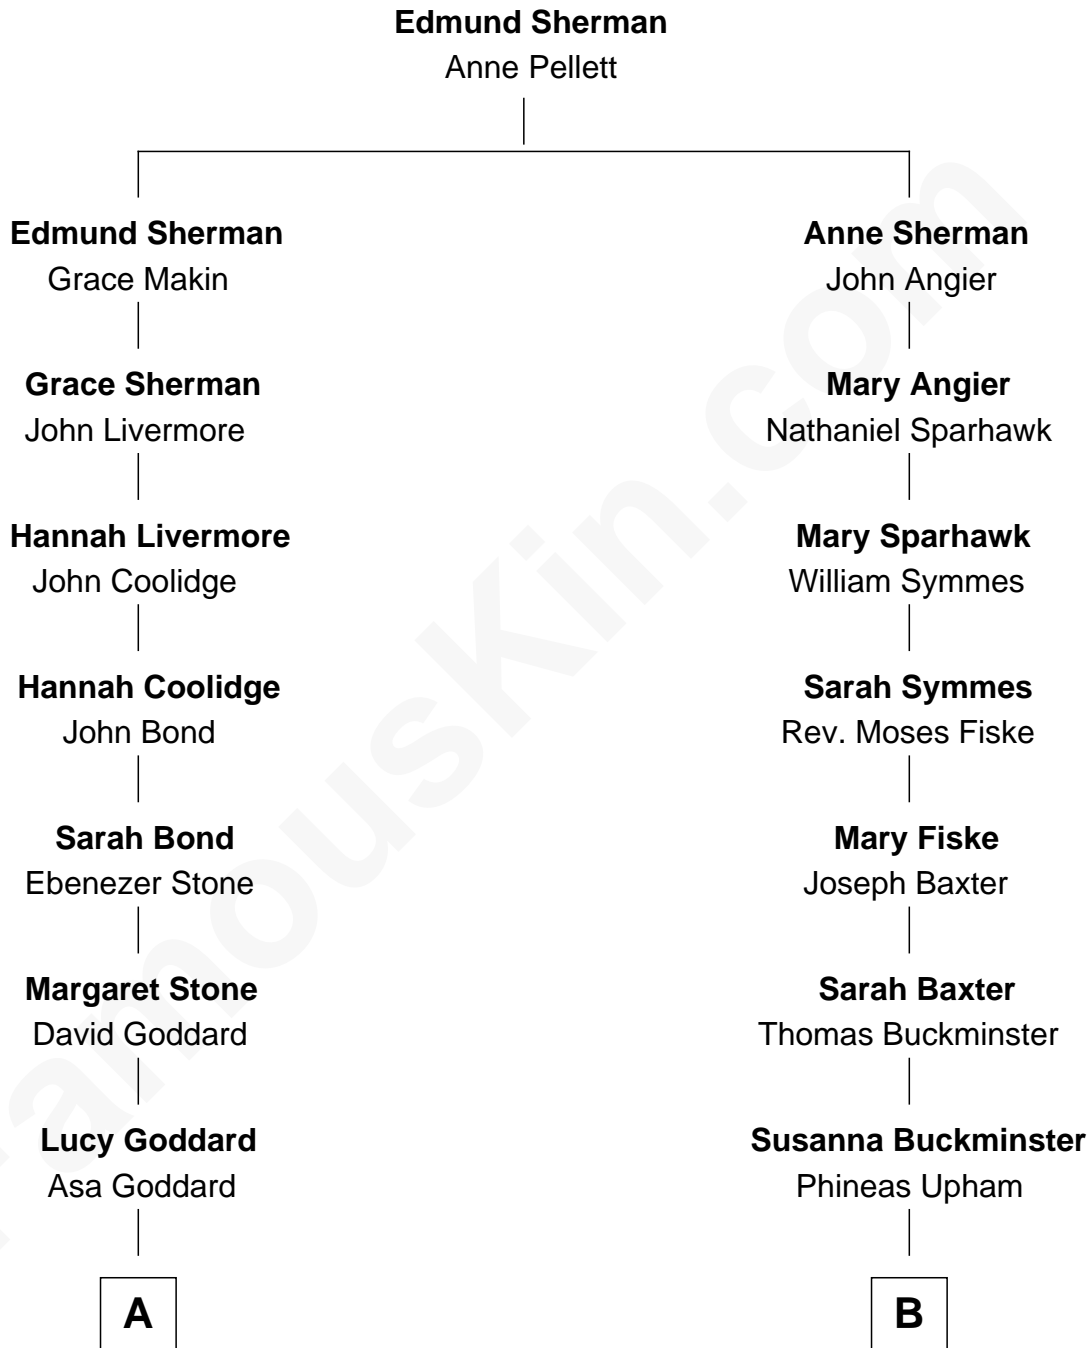

FamousKin.com

Relationship Chart of

Robert H. Goddard

Inventor of First Liquid-propelled Rocket

9th cousin 2 times removed of

Horace Gray

U.S. Supreme Court Justice

A

David Goddard
Czarina White

Alvira C. Goddard
Danford Goddard

Nahum Parks Goddard
Mary Pease Upham

Nahum Danford Goddard
Fannie Louise Hoyt

Robert H. Goddard
Rocket Scientist

B

Jabez Upham
Lucy Faulkner

Harriet Upham
Horace Gray

Horace Gray
U.S. Supreme Court Justice

FamousKin.com