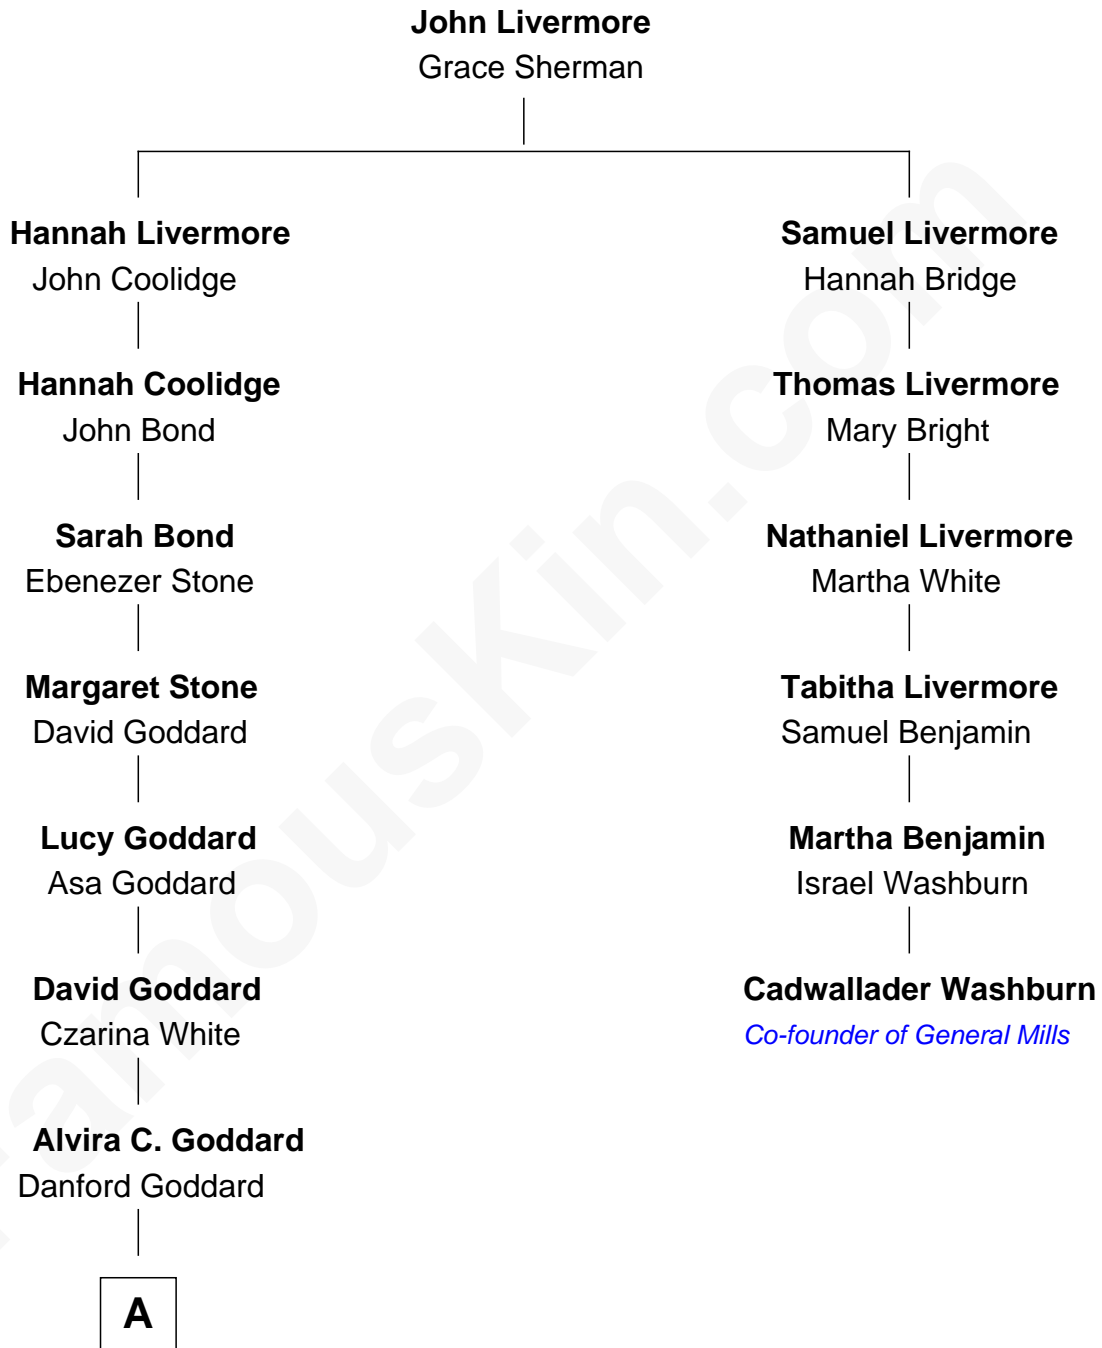

FamousKin.com

Relationship Chart of

Robert H. Goddard

Inventor of First Liquid-propelled Rocket

5th cousin 4 times removed of

Cadwallader Washburn

Co-founder of General Mills and 11th Governor of Wisconsin

A

—
Nahum Parks Goddard

Mary Pease Upham

—
Nahum Danford Goddard

Fannie Louise Hoyt

—
Robert H. Goddard

Rocket Scientist

FamousKin.com