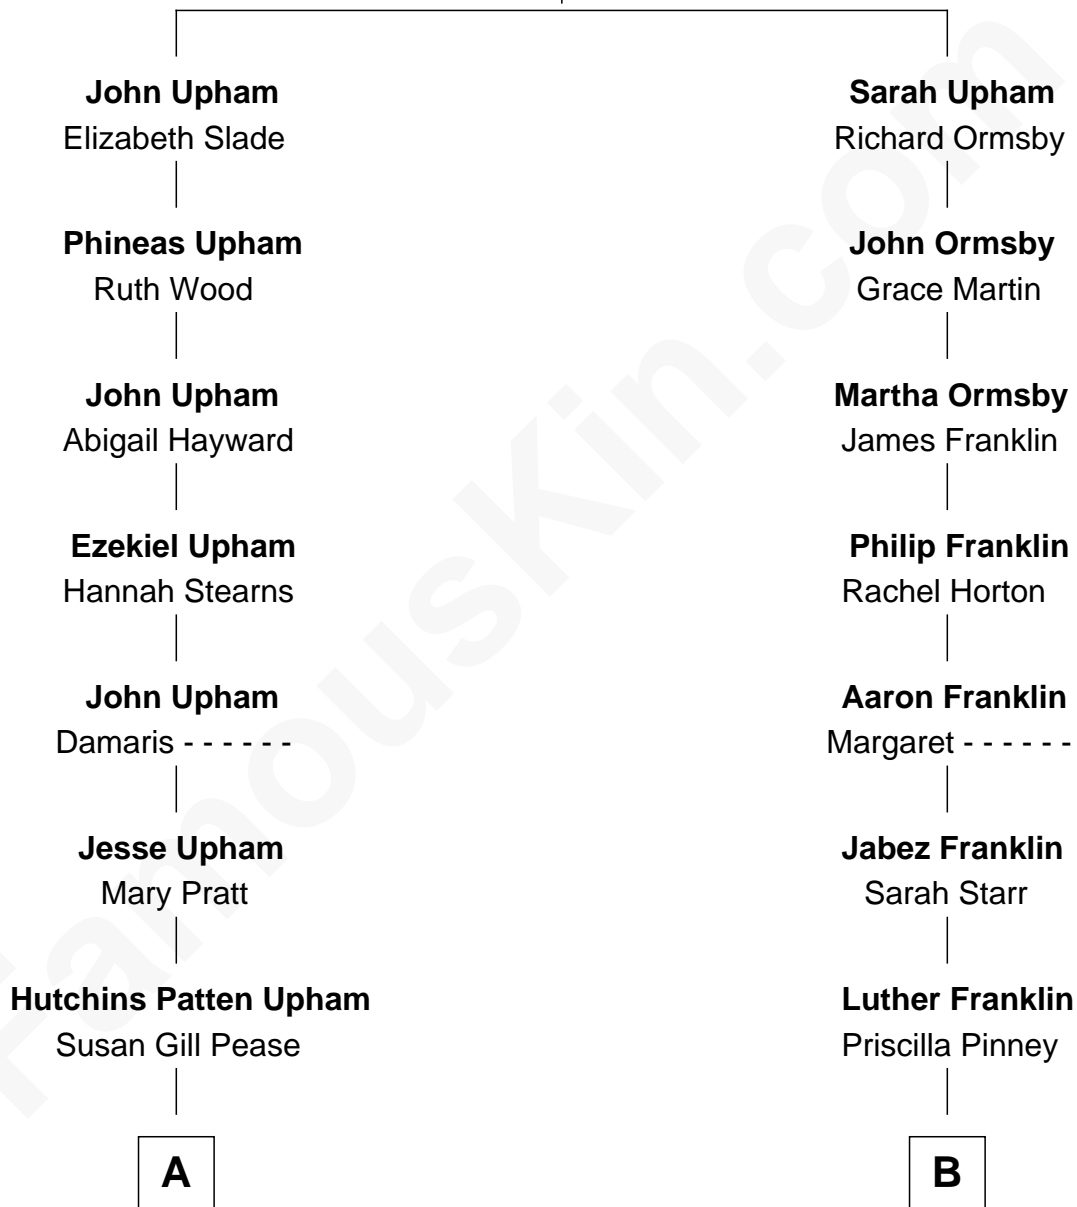

## Relationship Chart of

### Robert H. Goddard

*Inventor of First Liquid-propelled Rocket*

9th cousin 2 times removed of

**Orson Bean**

*TV Actor*

**Richard Upham**

Maria - - - - -

**A**

**Mary Pease Upham**  
Nahum Parks Goddard

**Nahum Danford Goddard**  
Fannie Louise Hoyt

**Robert H. Goddard**  
*Rocket Scientist*

**B**

**Abigail Pinney Franklin**  
Hiram Dunlap Moor

**Sarah Jane Moor**  
Don Carlos Pollard

**Dallas Frank Pollard**  
Katharine Putnam Ainsworth

**Marion Ainsworth Pollard**  
George Frederick Burrows

**Orson Bean**  
*TV Actor*