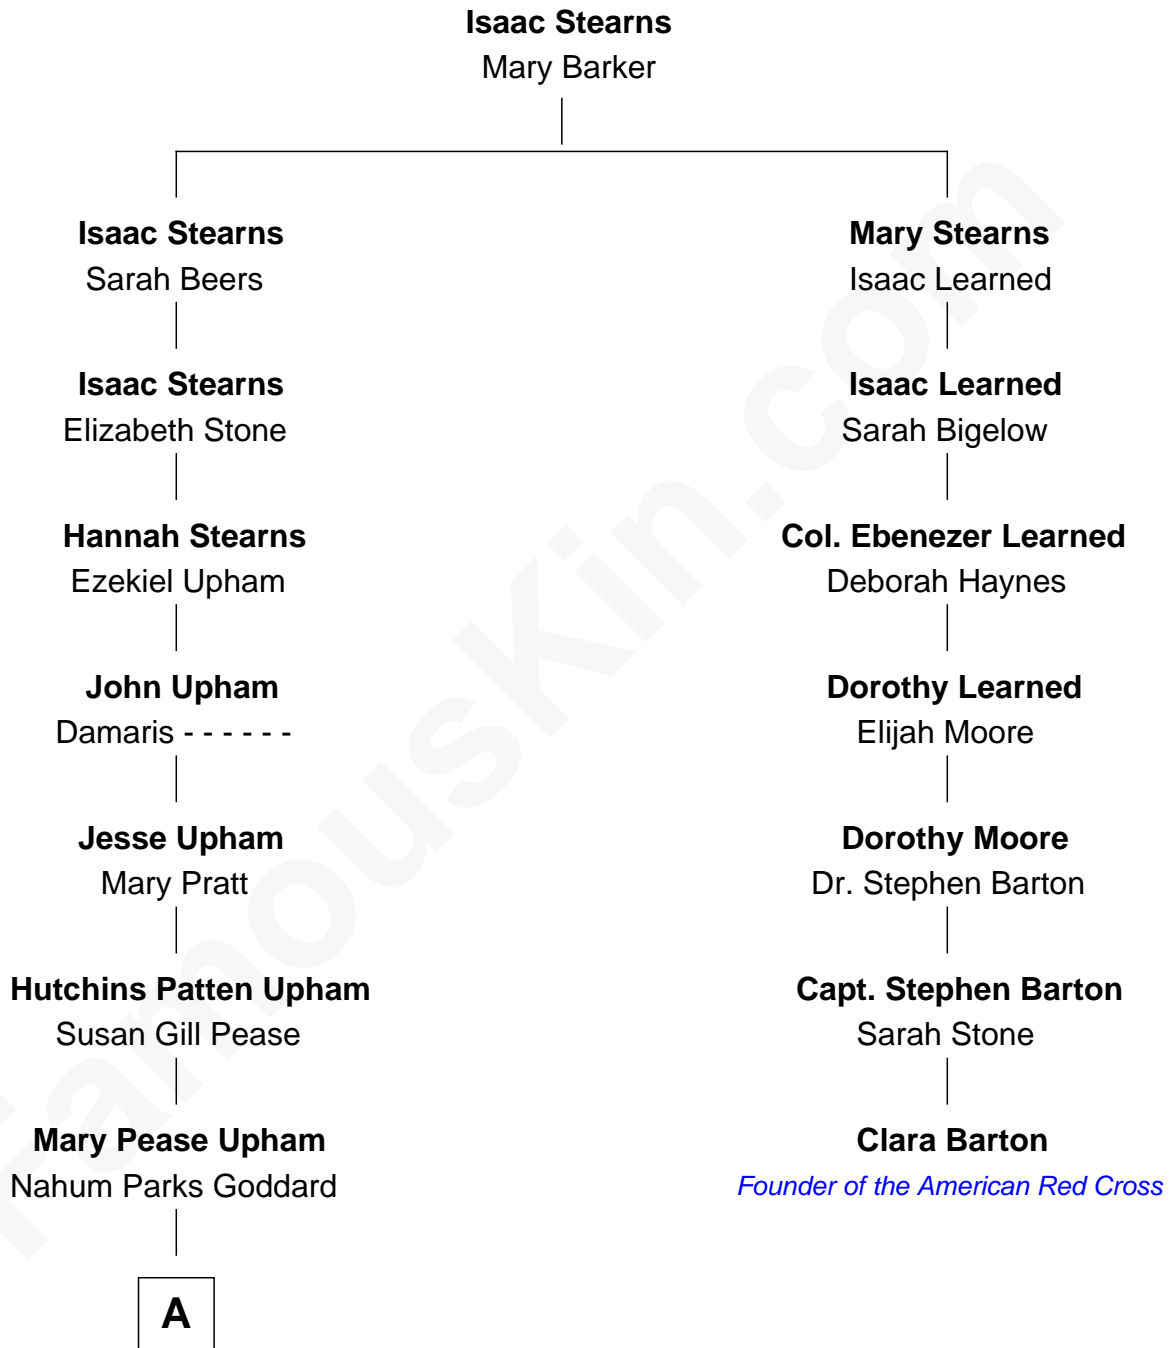

## Relationship Chart of

### Robert H. Goddard

*Inventor of First Liquid-propelled Rocket*

6th cousin 2 times removed of

### Clara Barton

*Founder of the American Red Cross*

**A**

—  
**Nahum Danford Goddard**

Fannie Louise Hoyt

—  
**Robert H. Goddard**

*Rocket Scientist*

FamousKin.com