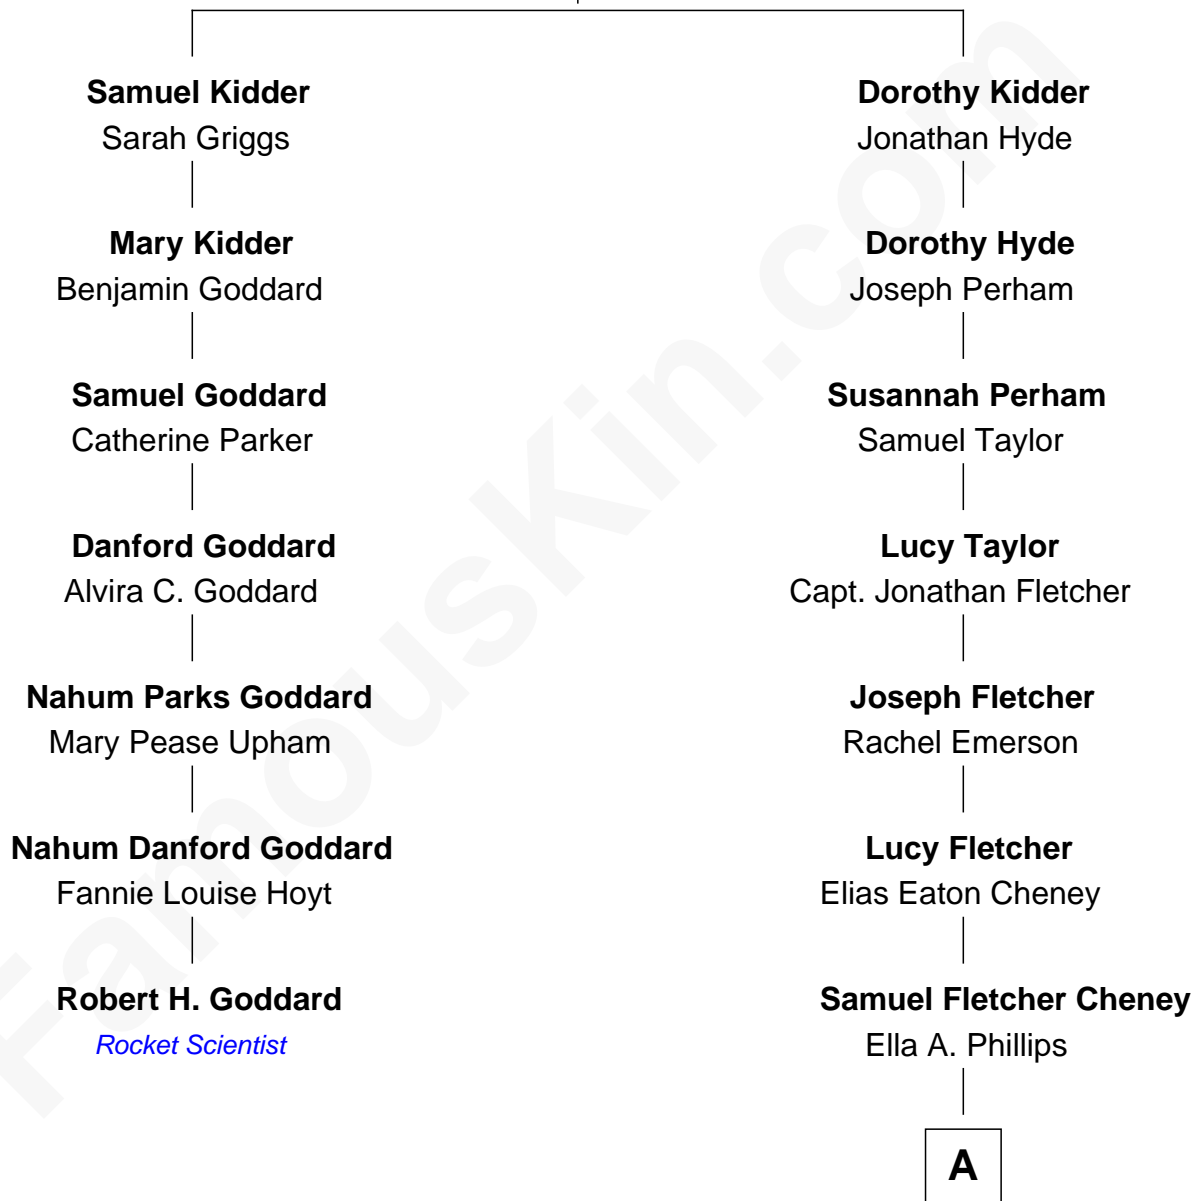

## Relationship Chart of

### Robert H. Goddard

*Inventor of First Liquid-propelled Rocket*

6th cousin 3 times removed of

**Dick Cheney**

*46th U.S. Vice-President*

**James Kidder**

Anna Moore

**A**

Thomas Herbert Cheney

Margaret E. Tyler

Richard Herbert Cheney

Marge Lorraine Dickey

Dick Cheney

*46th U.S. Vice-President*

FamousKin.com