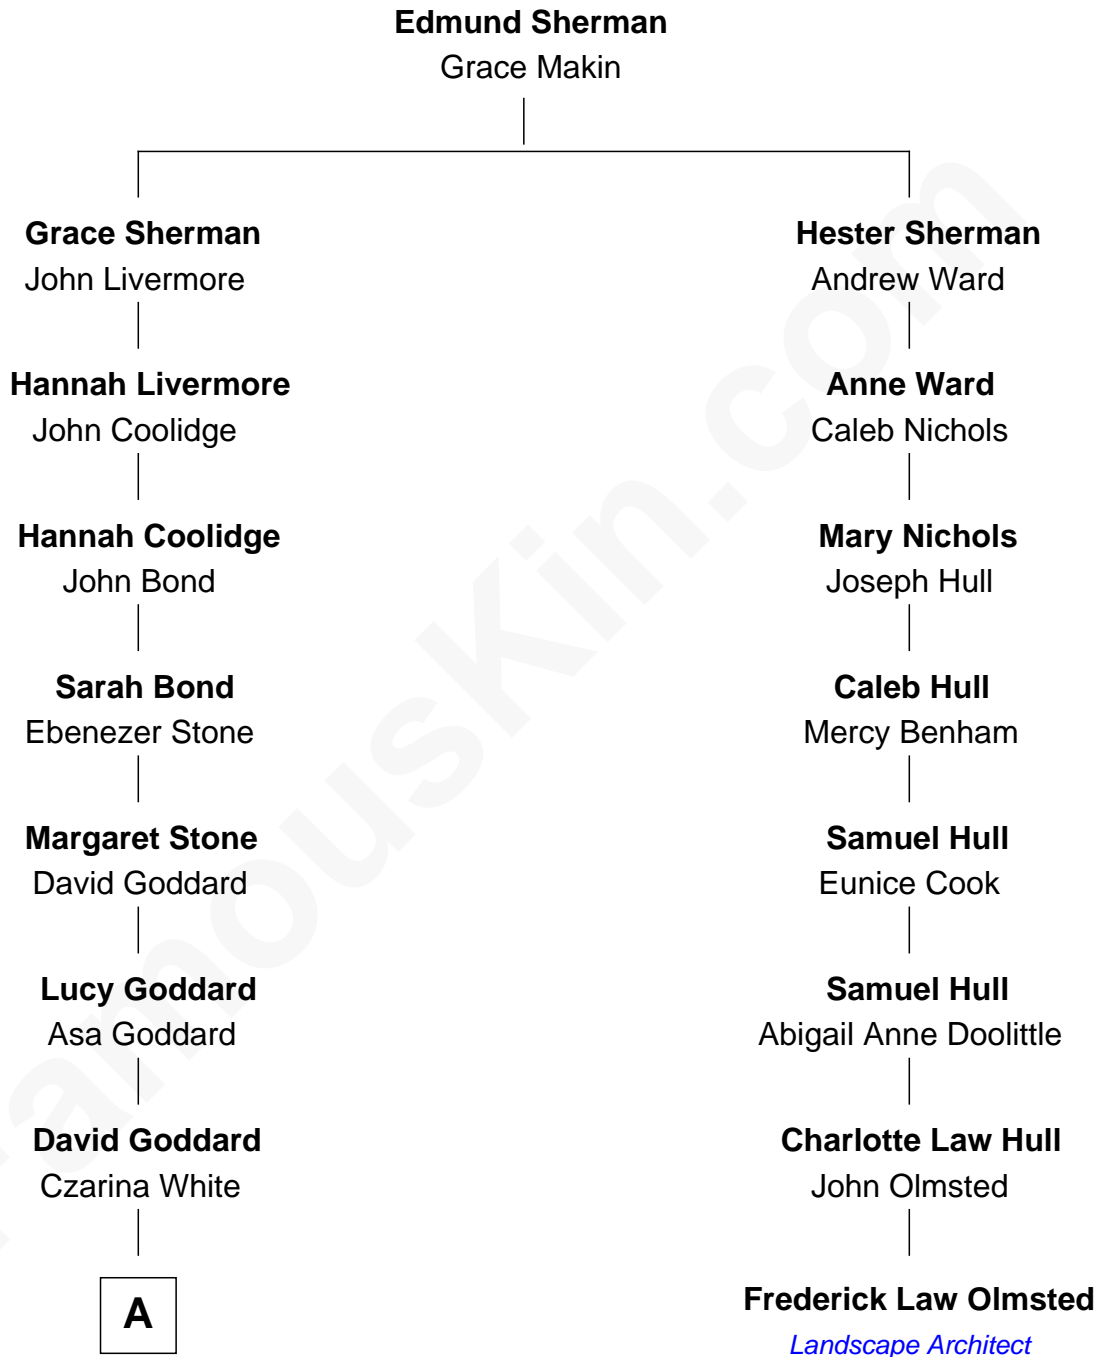

FamousKin.com

Relationship Chart of

Robert H. Goddard

Inventor of First Liquid-propelled Rocket

7th cousin 3 times removed of

Frederick Law Olmsted
Landscape Architect

A

—
Alvira C. Goddard
Danford Goddard

—
Nahum Parks Goddard
Mary Pease Upham

—
Nahum Danford Goddard
Fannie Louise Hoyt

—
Robert H. Goddard
Rocket Scientist

FamousKin.com