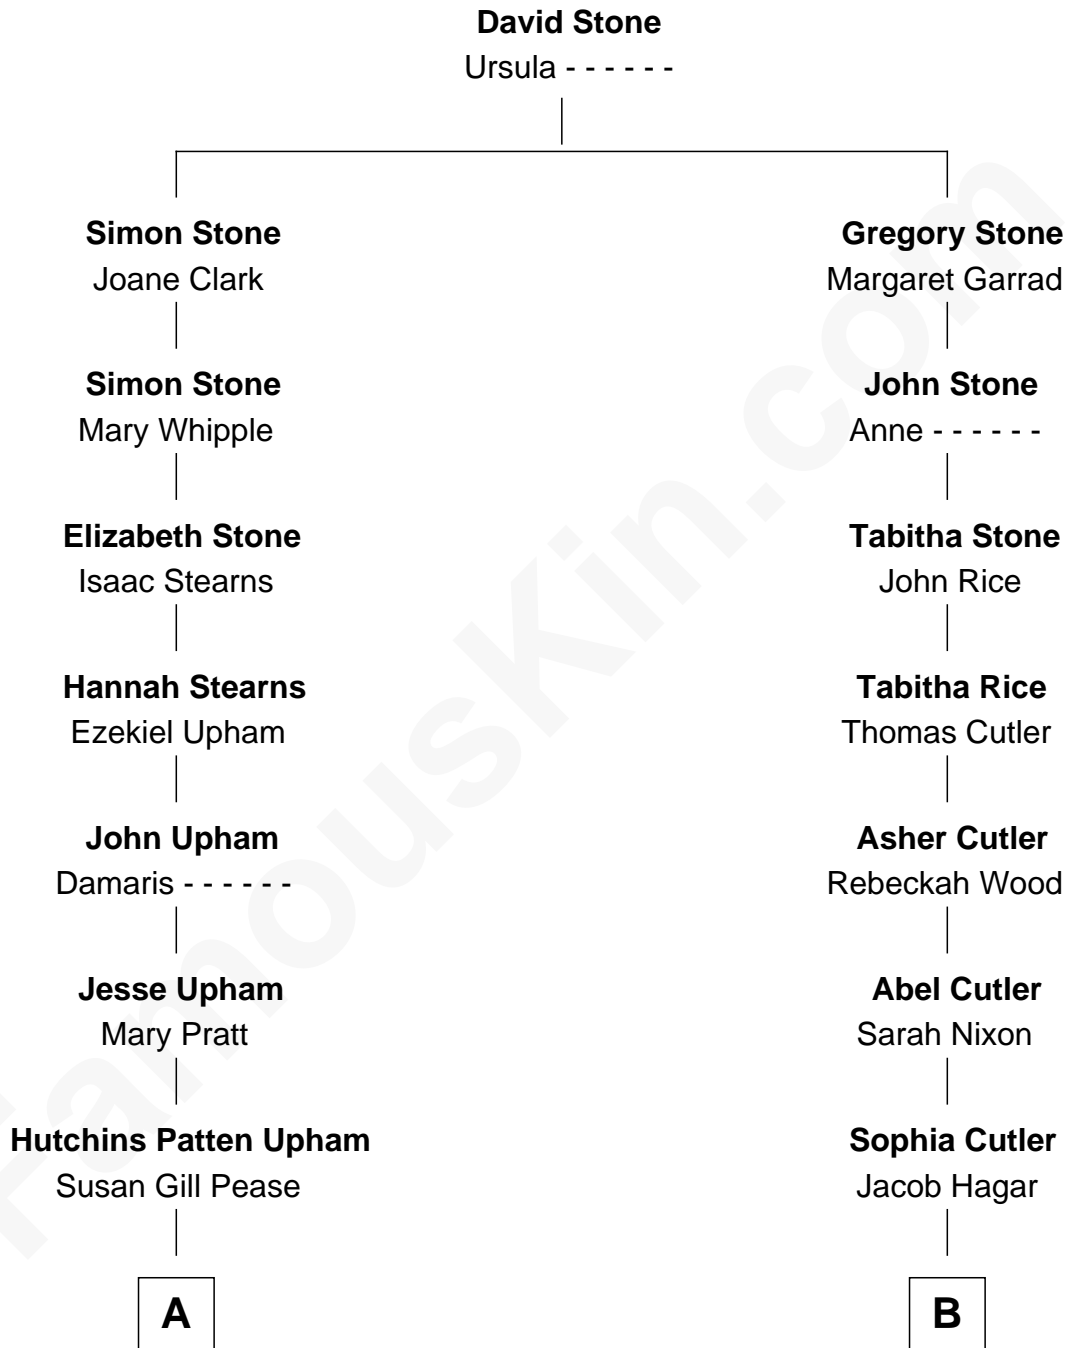

FamousKin.com

Relationship Chart of

Robert H. Goddard

Inventor of First Liquid-propelled Rocket

8th cousin 1 time removed of

Maj. Gen. Leonard Wood

Leader of the Rough Riders

A

Mary Pease Upham
Nahum Parks Goddard

Nahum Danford Goddard
Fannie Louise Hoyt

Robert H. Goddard
Rocket Scientist

B

Caroline Elizabeth Hagar
Dr. Charles Jewett Wood

Maj. Gen. Leonard Wood
Leader of the Rough Riders

FamousKin.com