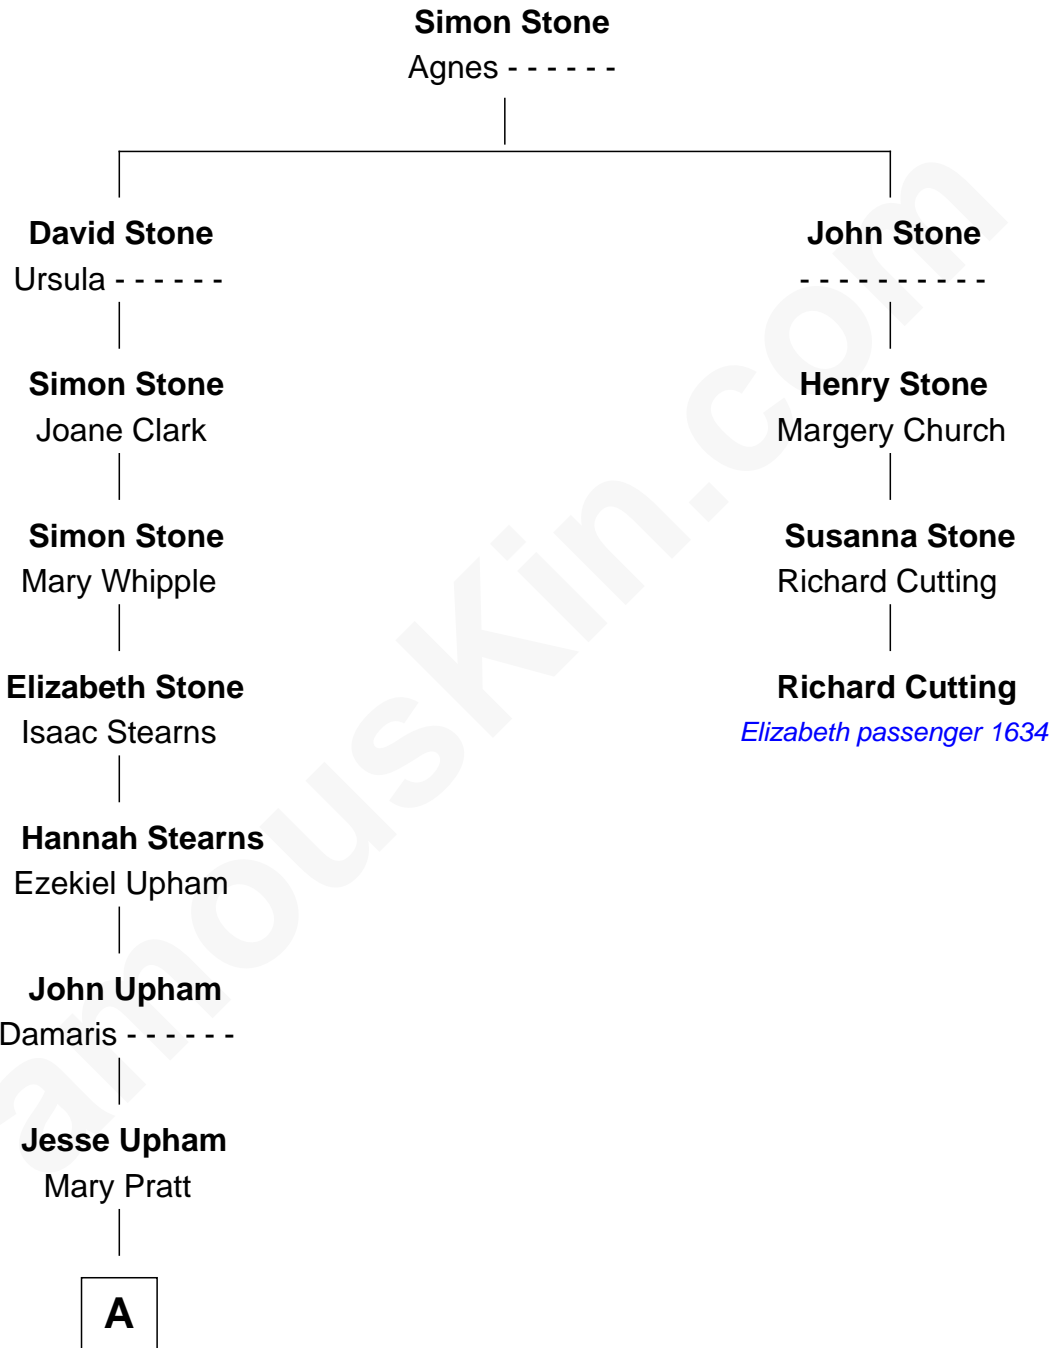

FamousKin.com Relationship Chart of

Robert H. Goddard

Inventor of First Liquid-propelled Rocket

3rd cousin 7 times removed of

Richard Cutting

(c1621/2 - 1695/6) Elizabeth passenger 1634

A

—
Hutchins Patten Upham

Susan Gill Pease

—
Mary Pease Upham

Nahum Parks Goddard

—
Nahum Danford Goddard

Fannie Louise Hoyt

—
Robert H. Goddard

Rocket Scientist

FamousKin.com