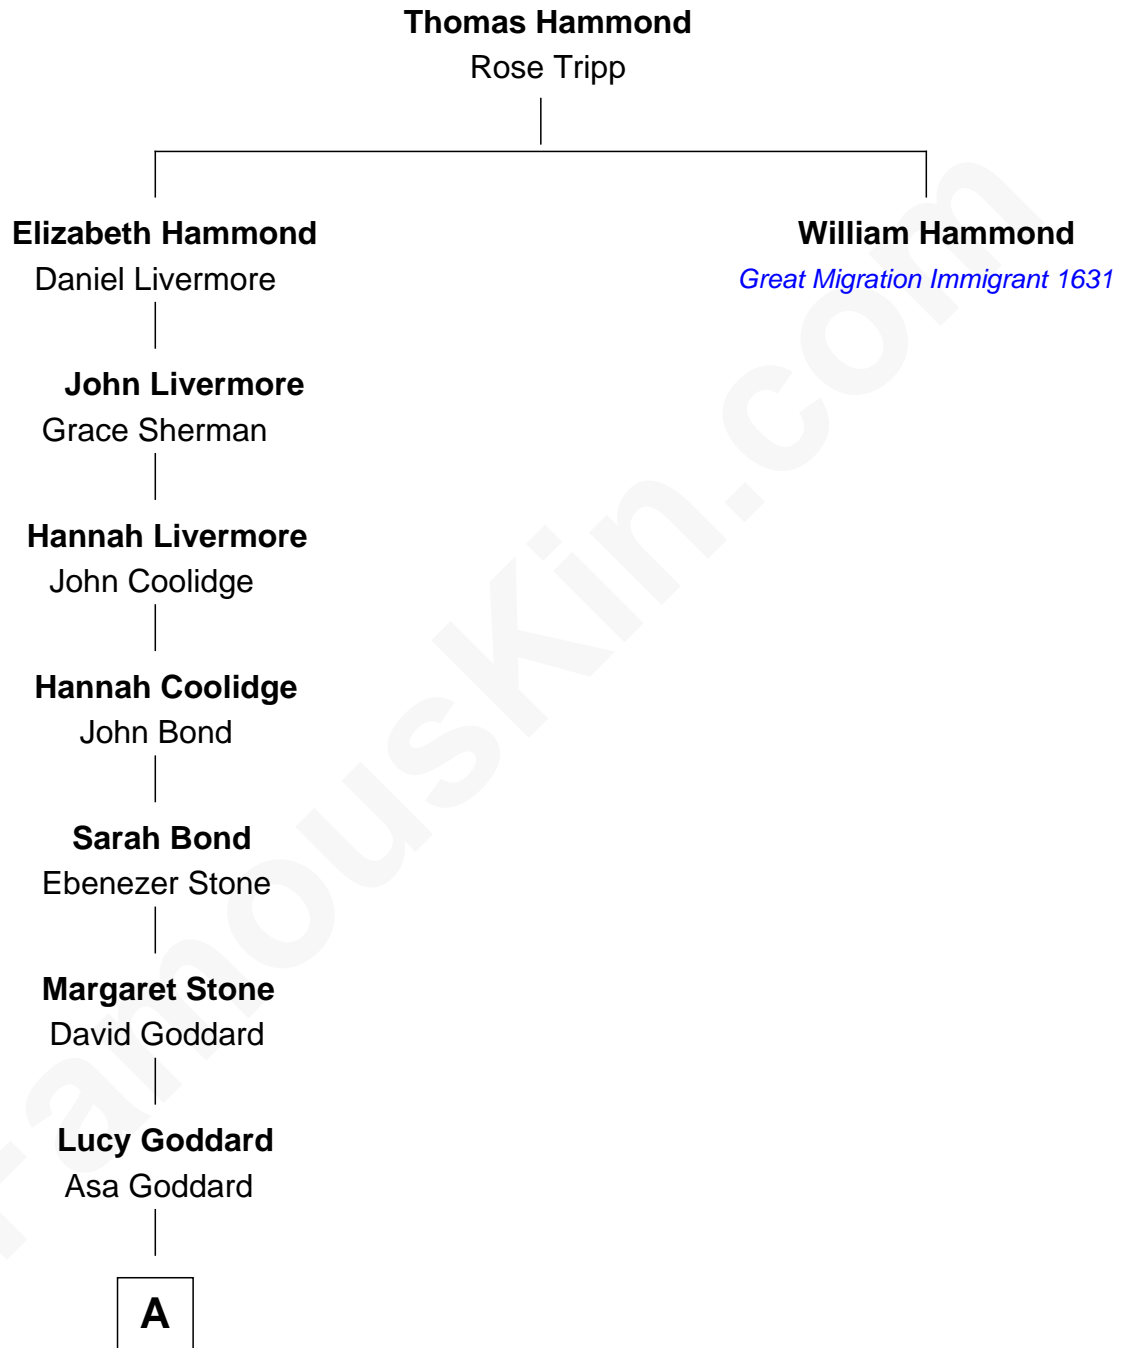

# FamousKin.com Relationship Chart of

**Robert H. Goddard**

*Inventor of First Liquid-propelled Rocket*

9th great-grandnephew of

**William Hammond**

*(c1575 - 1662) Great Migration Immigrant 1631*

**A**

—  
**David Goddard**  
Czarina White

—  
**Alvira C. Goddard**  
Danford Goddard

—  
**Nahum Parks Goddard**  
Mary Pease Upham

—  
**Nahum Danford Goddard**  
Fannie Louise Hoyt

—  
**Robert H. Goddard**  
*Rocket Scientist*

FamousKin.com