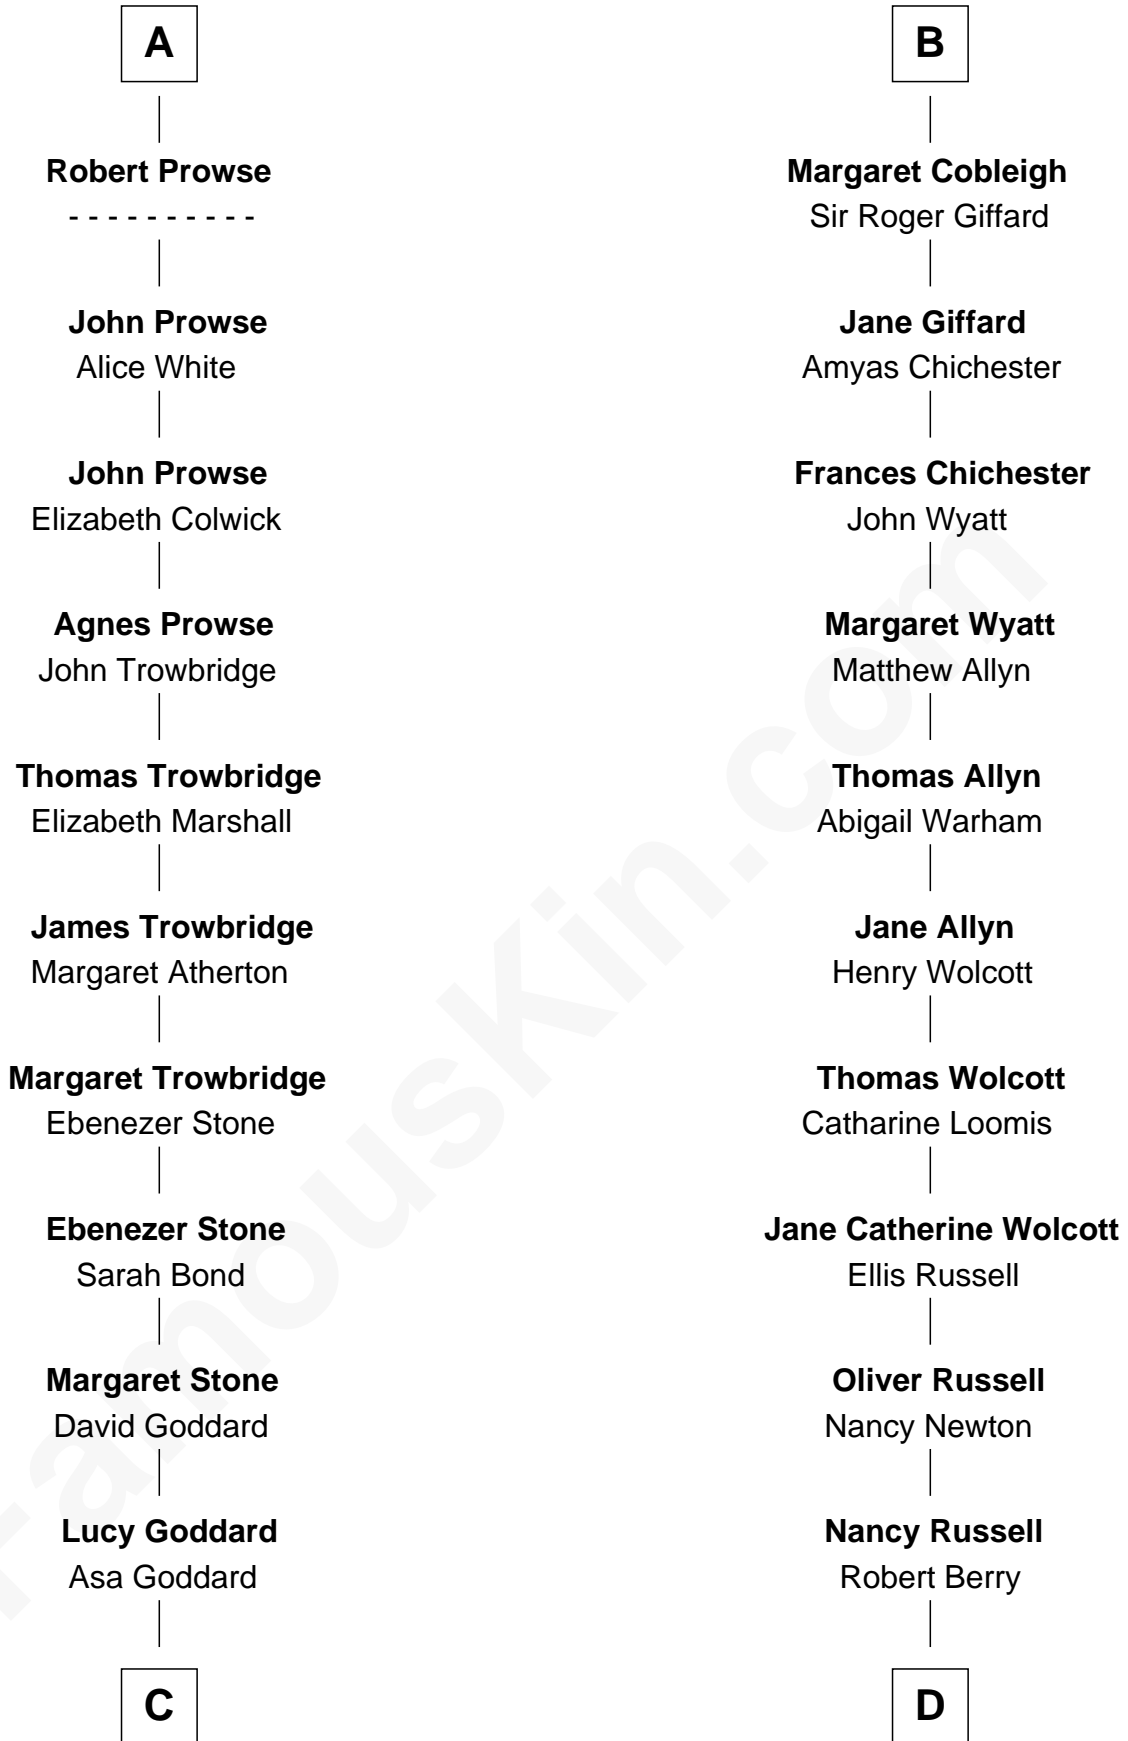

Joan - - - - -

Sir John Beauchamp

Margaret Whalesburgh

Elizabeth Beauchamp

William Fortescue

William Fortescue

Matilda Falwell

John Fortescue

Joan Prutteston

William Fortescue

Elizabeth Champernowne

Jane Fortescue

John Cobleigh

B

C

David Goddard
Czarina White

Alvira C. Goddard
Danford Goddard

Nahum Parks Goddard
Mary Pease Upham

Nahum Danford Goddard
Fannie Louise Hoyt

Robert H. Goddard
Rocket Scientist

D

Robert Berry
Elnora Lucretia Warner

Rosetta Mary Berry
Charles Edward Robison