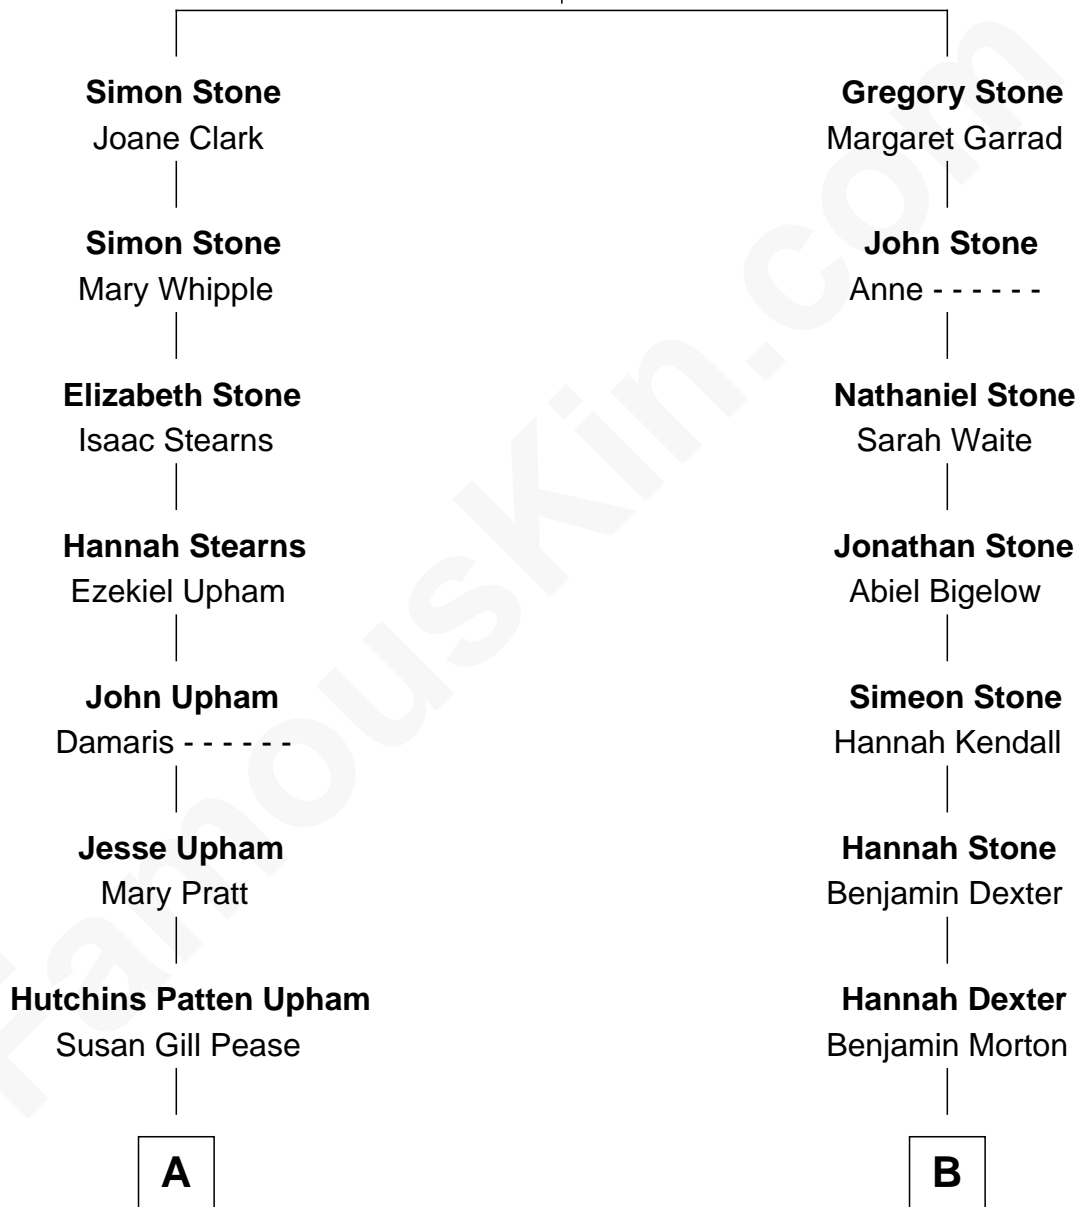

FamousKin.com

Relationship Chart of

Robert H. Goddard

Inventor of First Liquid-propelled Rocket

9th cousin 3 times removed of

Raquel Welch
Movie Actress

David Stone

Ursula - - - - -

A

Mary Pease Upham
Nahum Parks Goddard

Nahum Danford Goddard
Fannie Louise Hoyt

Robert H. Goddard
Rocket Scientist

B

Eunice Morton
Jonathan Stanford

Emery Stanford
Mary Lydia Elliott

Sarah Mehitable Stanford
Justin Smith Hall

Emery Stanford Hall
Clara Louise Adams

Josephine Sarah Hall
Armando Carlos Tejada

Raquel Welch
aka Raquel Welch