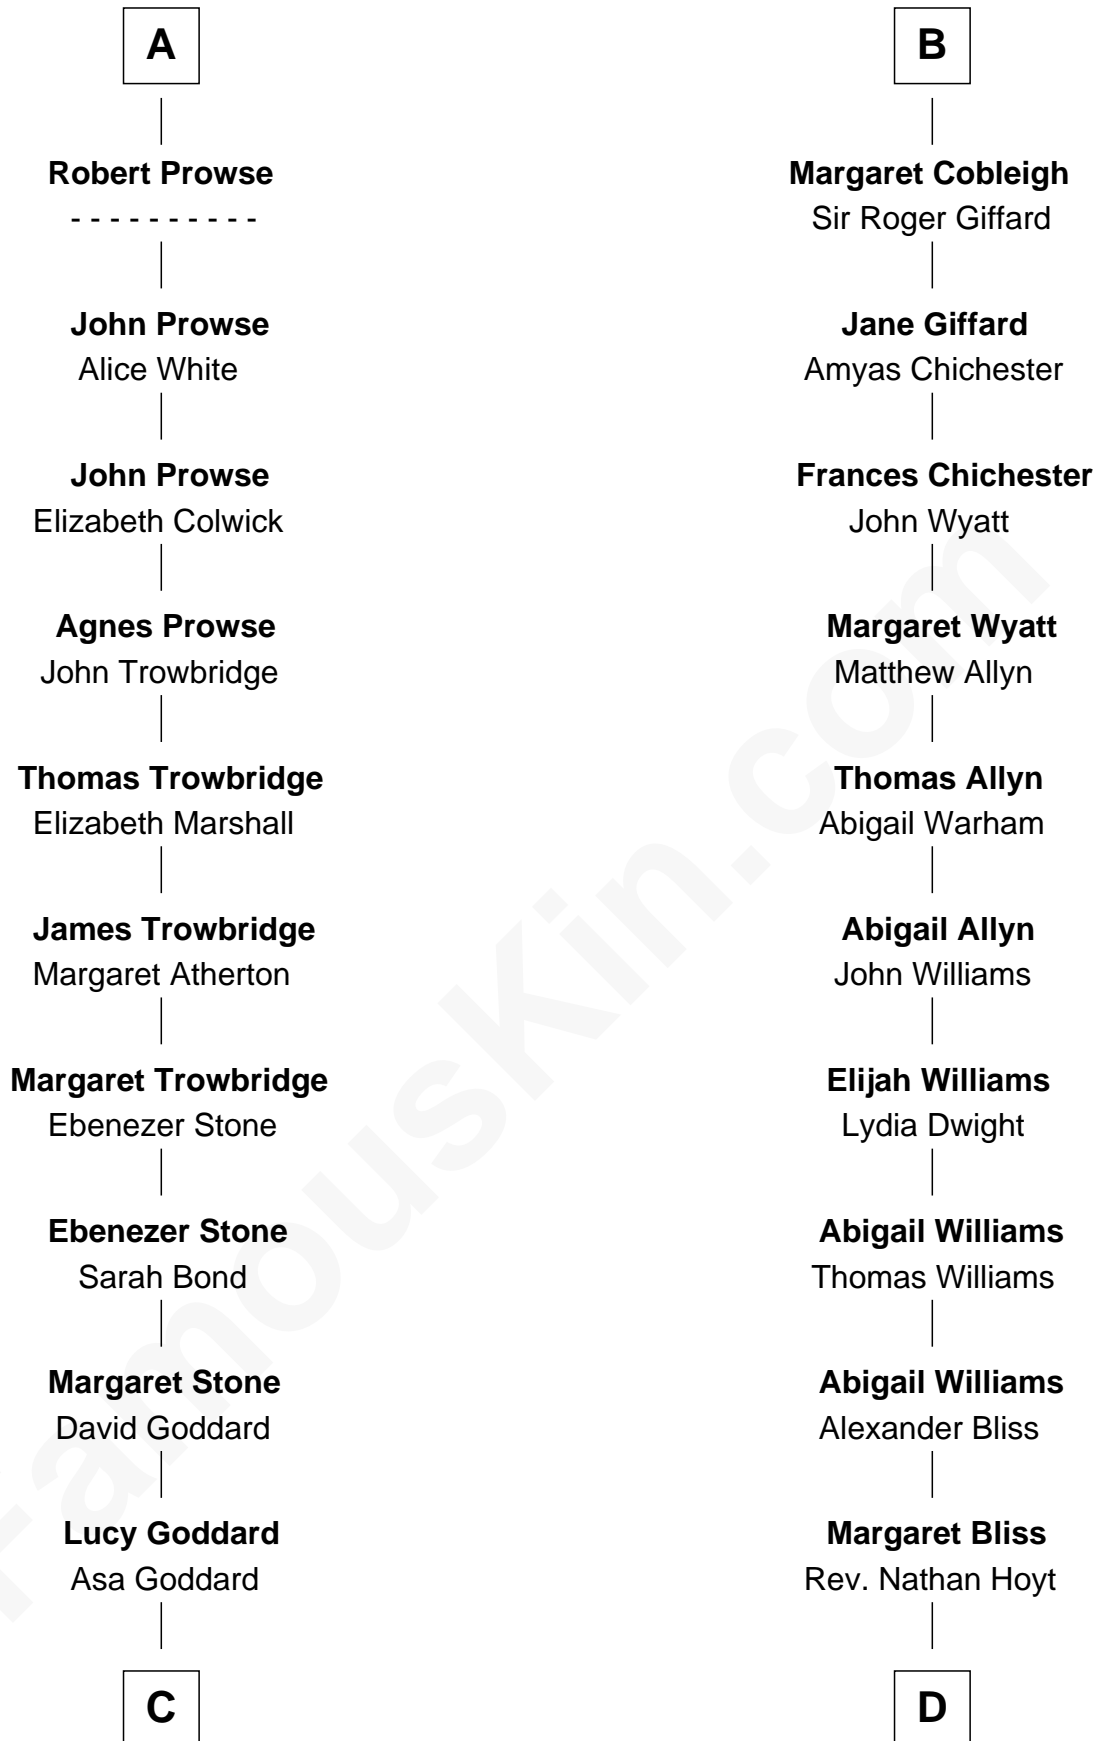

FamousKin.com

Relationship Chart of

Robert H. Goddard

Inventor of First Liquid-propelled Rocket

18th cousin 3 times removed of

Ellen Louise (Axson) Wilson

First Lady of President Woodrow Wilson

Sir Humphrey de Beauchamp

Sibyl Oliver

C

David Goddard
Czarina White

Alvira C. Goddard
Danford Goddard

Nahum Parks Goddard
Mary Pease Upham

Nahum Danford Goddard
Fannie Louise Hoyt

Robert H. Goddard
Rocket Scientist

D

Margaret Jane Hoyt
Rev. Samuel Edward Axson

Ellen Louise (Axson) Wilson
First Lady of Woodrow Wilson

FamousKin.com