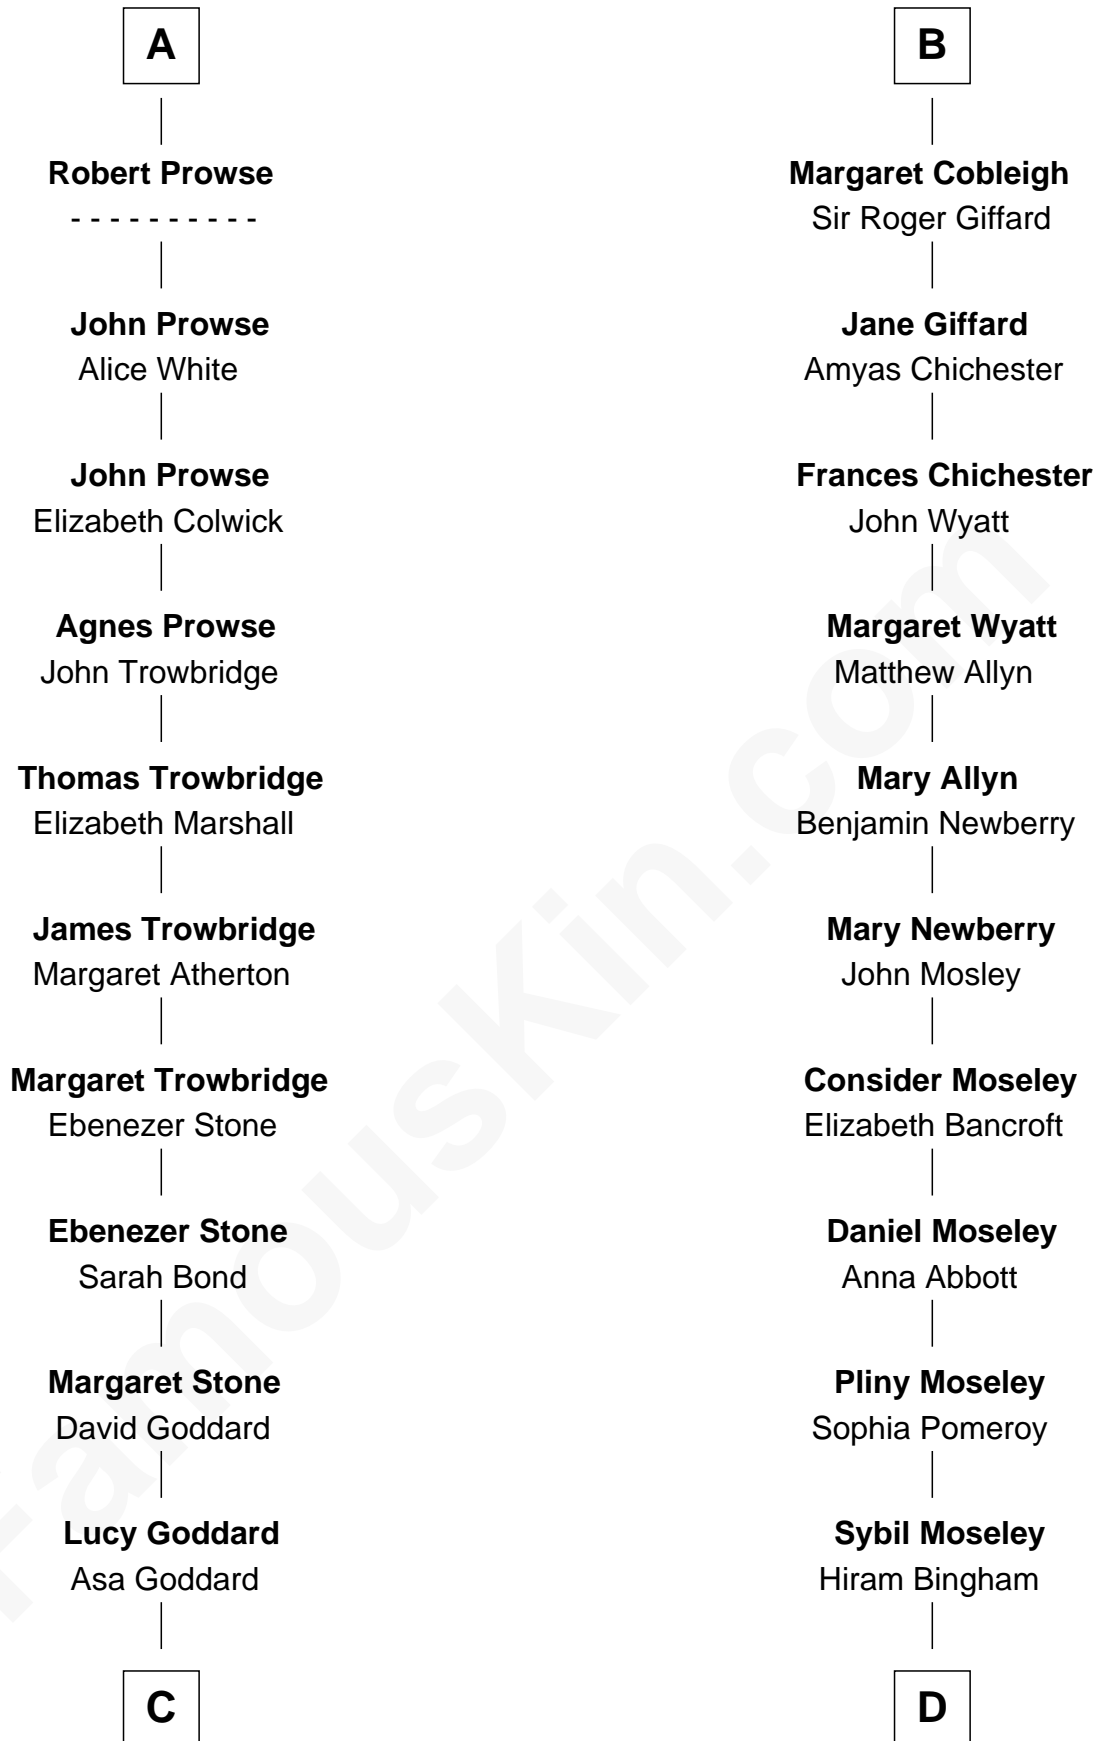

Sir John Beauchamp

Joan - - - - -

Sir John Beauchamp

Margaret Whalesburgh

Elizabeth Beauchamp

William Fortescue

William Fortescue

Matilda Falwell

John Fortescue

Joan Prutteston

William Fortescue

Elizabeth Champernowne

Jane Fortescue

John Cobleigh

B

C

David Goddard
Czarina White

Alvira C. Goddard
Danford Goddard

Nahum Parks Goddard
Mary Pease Upham

Nahum Danford Goddard
Fannie Louise Hoyt

Robert H. Goddard
Rocket Scientist

D

Rev. Dr. Hiram Bingham
Minerva Clarissa Brewster