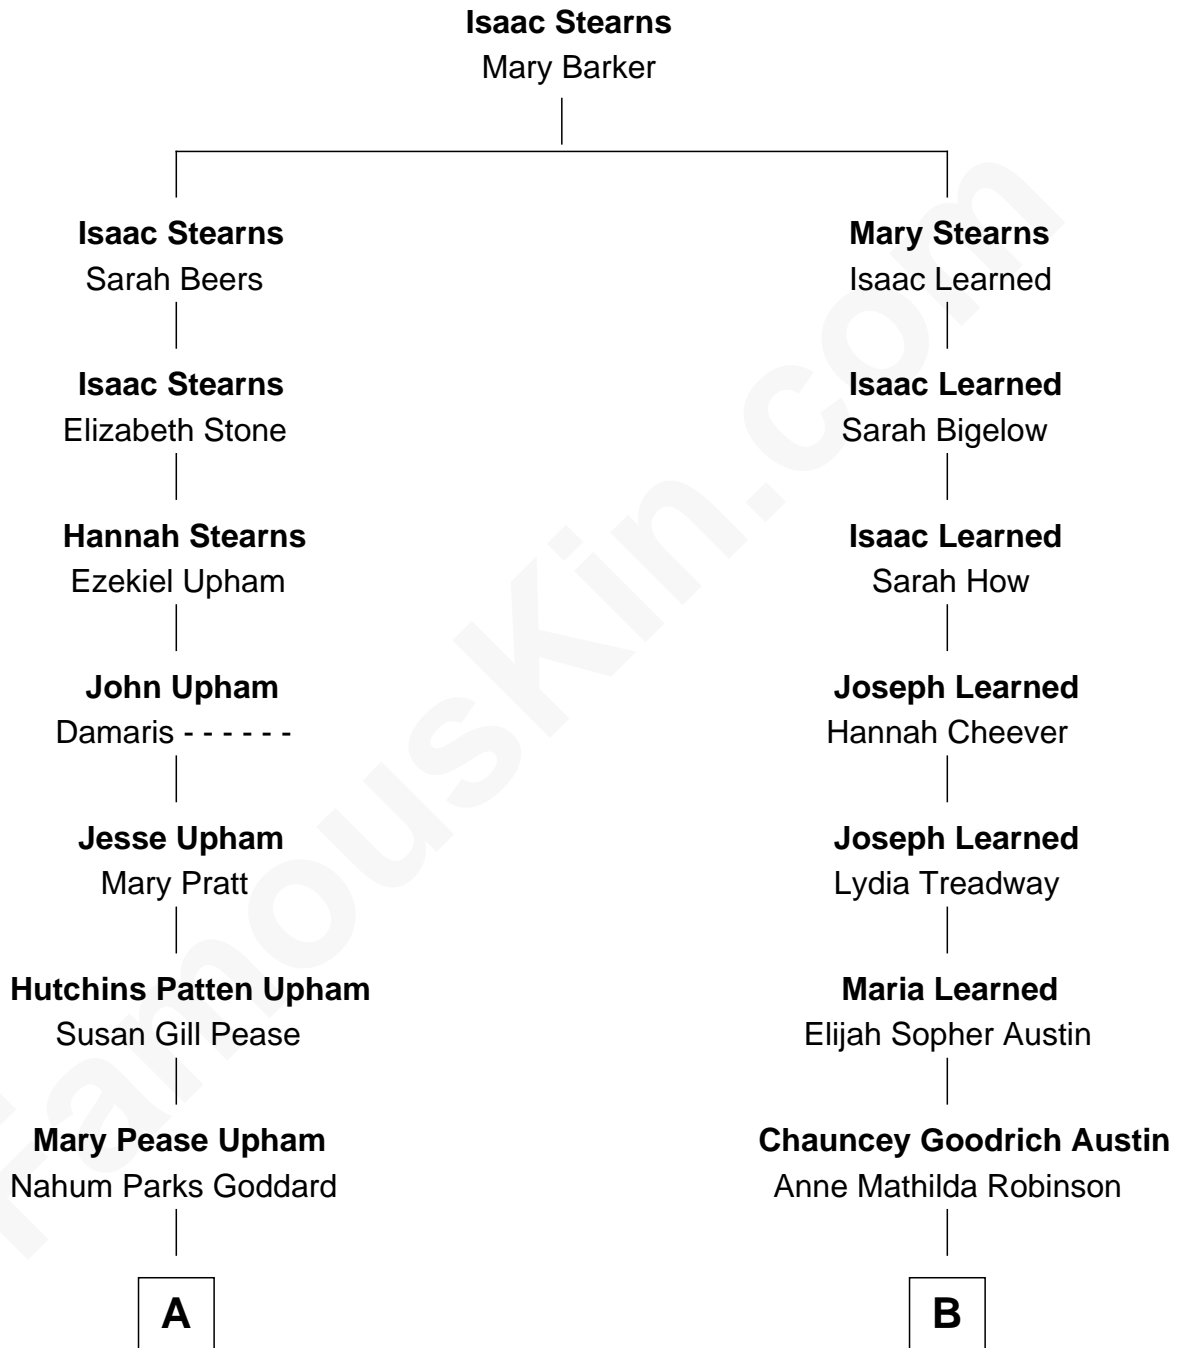

FamousKin.com

Relationship Chart of

Robert H. Goddard

Inventor of First Liquid-propelled Rocket

8th cousin 2 times removed of

Charlie Day

TV and Movie Actor

Charlie Day photo by [Eva Rinaldi](#) (CC BY-SA 2.0)