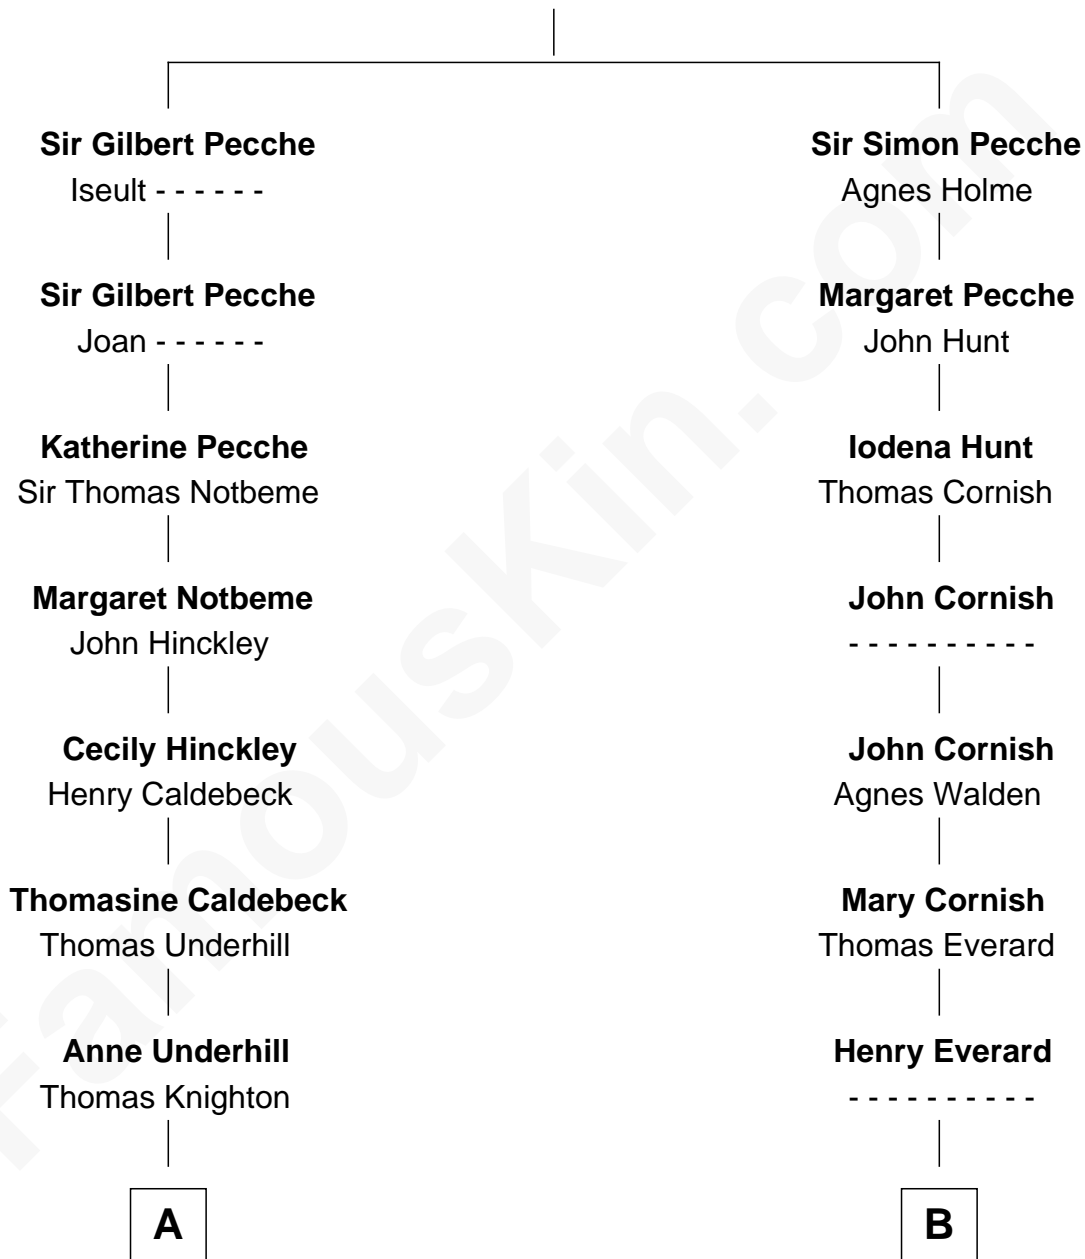

## Relationship Chart of

### Robert H. Goddard

*Inventor of First Liquid-propelled Rocket*

19th cousin 1 time removed of

**Kyra Sedgwick**

*TV and Movie Actress*

**Sir Gilbert Pecche**

Joan de Creye

**C**

**Nahum Parks Goddard**

Mary Pease Upham

**Nahum Danford Goddard**

Fannie Louise Hoyt

**Robert H. Goddard**

*Rocket Scientist*

**D**

**Sarah May Minturn**