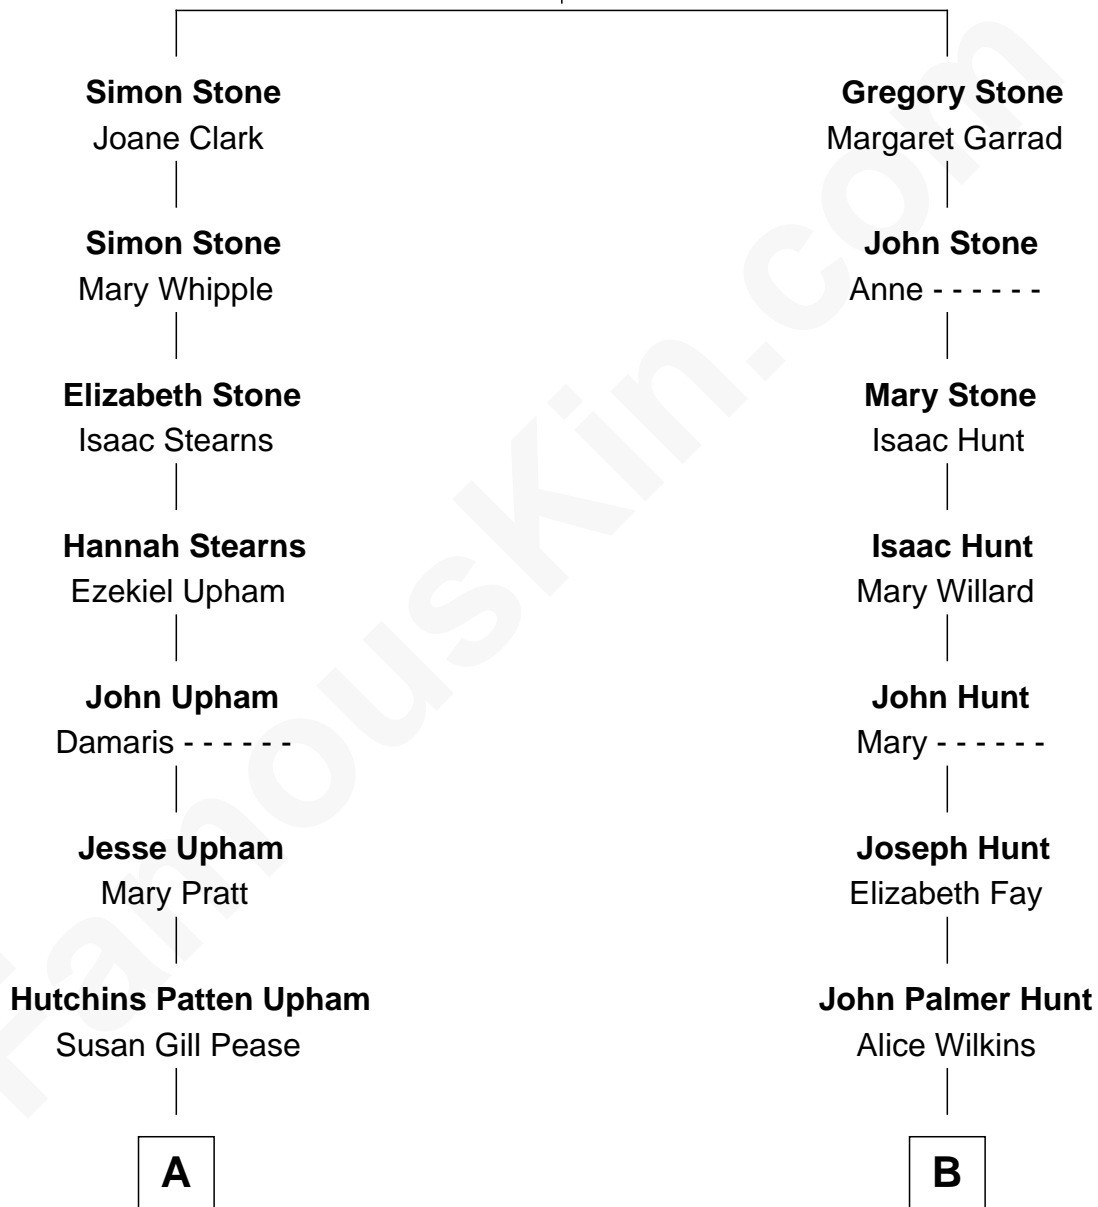

FamousKin.com

Relationship Chart of

Robert H. Goddard

Inventor of First Liquid-propelled Rocket

9th cousin 4 times removed of

Ava Michelle

Model and Actress

David Stone

Ursula - - - - -

A

Mary Pease Upham
Nahum Parks Goddard

Nahum Danford Goddard
Fannie Louise Hoyt

Robert H. Goddard
Rocket Scientist

B

Heman Hunt
Mahala Julia Safford

John Jed Hunt
Anna F. Holyoke

Flavilla May Hunt
Charles Thompson Gray

Ruth Marion Gray
George William Cota

Gregory Paul Cota
Debra Lynn Zaratzian

Rick Gregory Cota
Jeanette Loretta Malinowski

Ava Michelle
Model and Actress

FamousKin.com