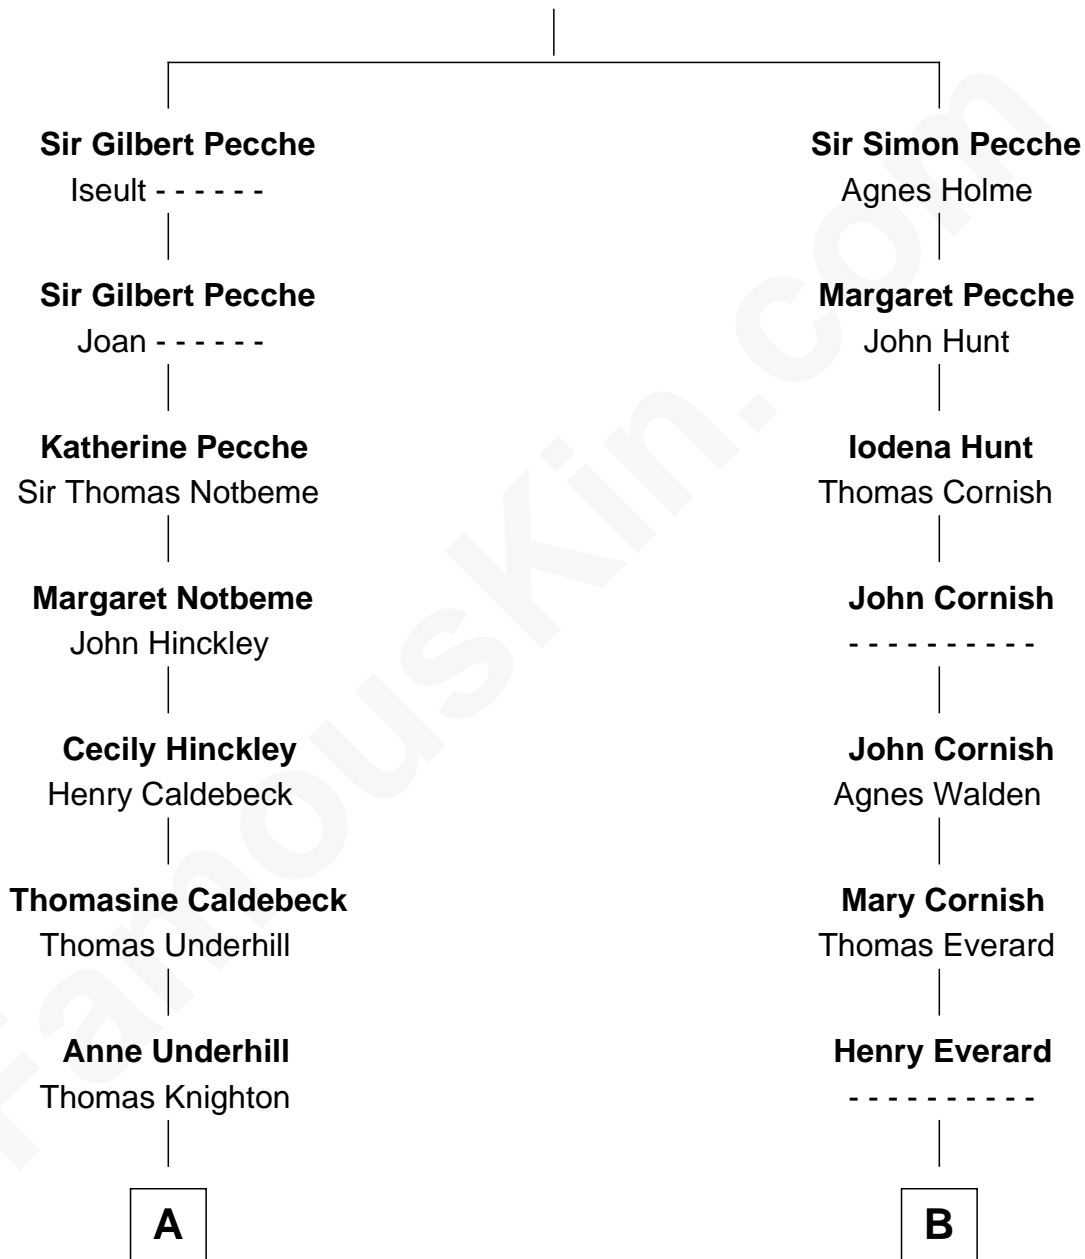

FamousKin.com Relationship Chart of

Robert H. Goddard

Inventor of First Liquid-propelled Rocket

19th cousin of

Jennifer Coolidge

TV and Movie Actress

Sir Gilbert Pecche

Joan de Creye

C

Nahum Parks Goddard

Mary Pease Upham

Nahum Danford Goddard

Fannie Louise Hoyt

Robert H. Goddard

Rocket Scientist

D