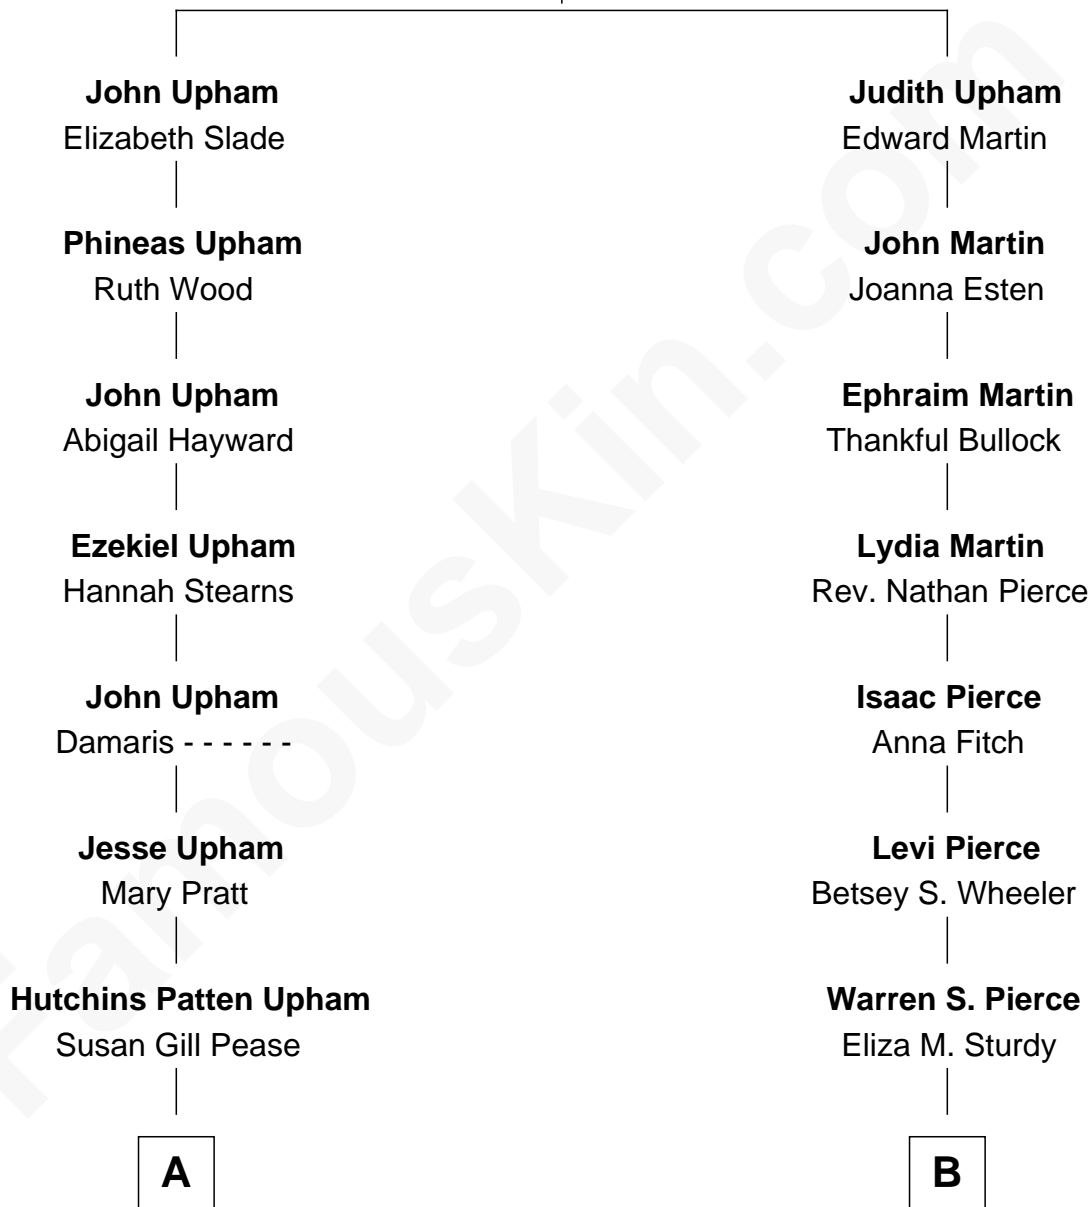

FamousKin.com

Relationship Chart of

Robert H. Goddard

Inventor of First Liquid-propelled Rocket

9th cousin 2 times removed of

Nat Faxon

Actor, Comedian, Director and Screenwriter

Richard Upham

Maria - - - - -

A

Mary Pease Upham
Nahum Parks Goddard

Nahum Danford Goddard
Fannie Louise Hoyt

Robert H. Goddard
Rocket Scientist

B

Alleda B. Pierce
Herbert Ira Conant

Marie Bassett Conant
Dr. Nathaniel Wales Faxon

William Otis Faxon
Frances Mary Parker

Dr. David Parker Faxon
Monica Andrea Kersten

Nat Faxon
Actor, Comedian, Director and Screenwriter