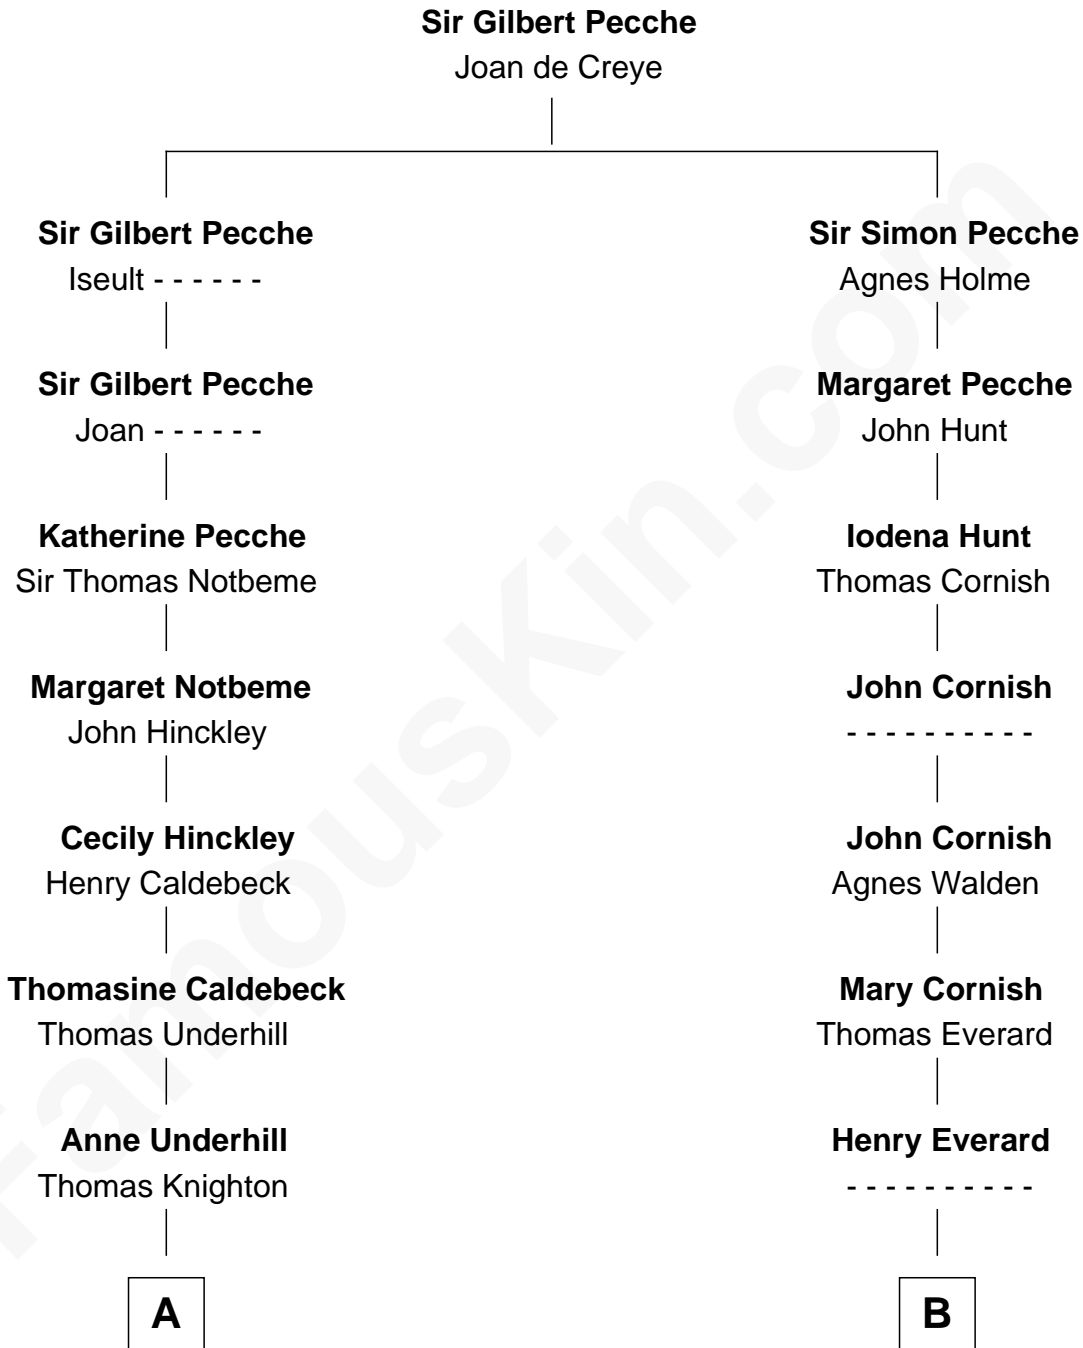

## Relationship Chart of

### Robert H. Goddard

*Inventor of First Liquid-propelled Rocket*

16th cousin 3 times removed of

### Colonel Robert Gould Shaw

*U.S. Civil War leader of film "Glory" fame*

**C**

—  
**Nahum Parks Goddard**

Mary Pease Upham

—  
**Nahum Danford Goddard**

Fannie Louise Hoyt

—  
**Robert H. Goddard**