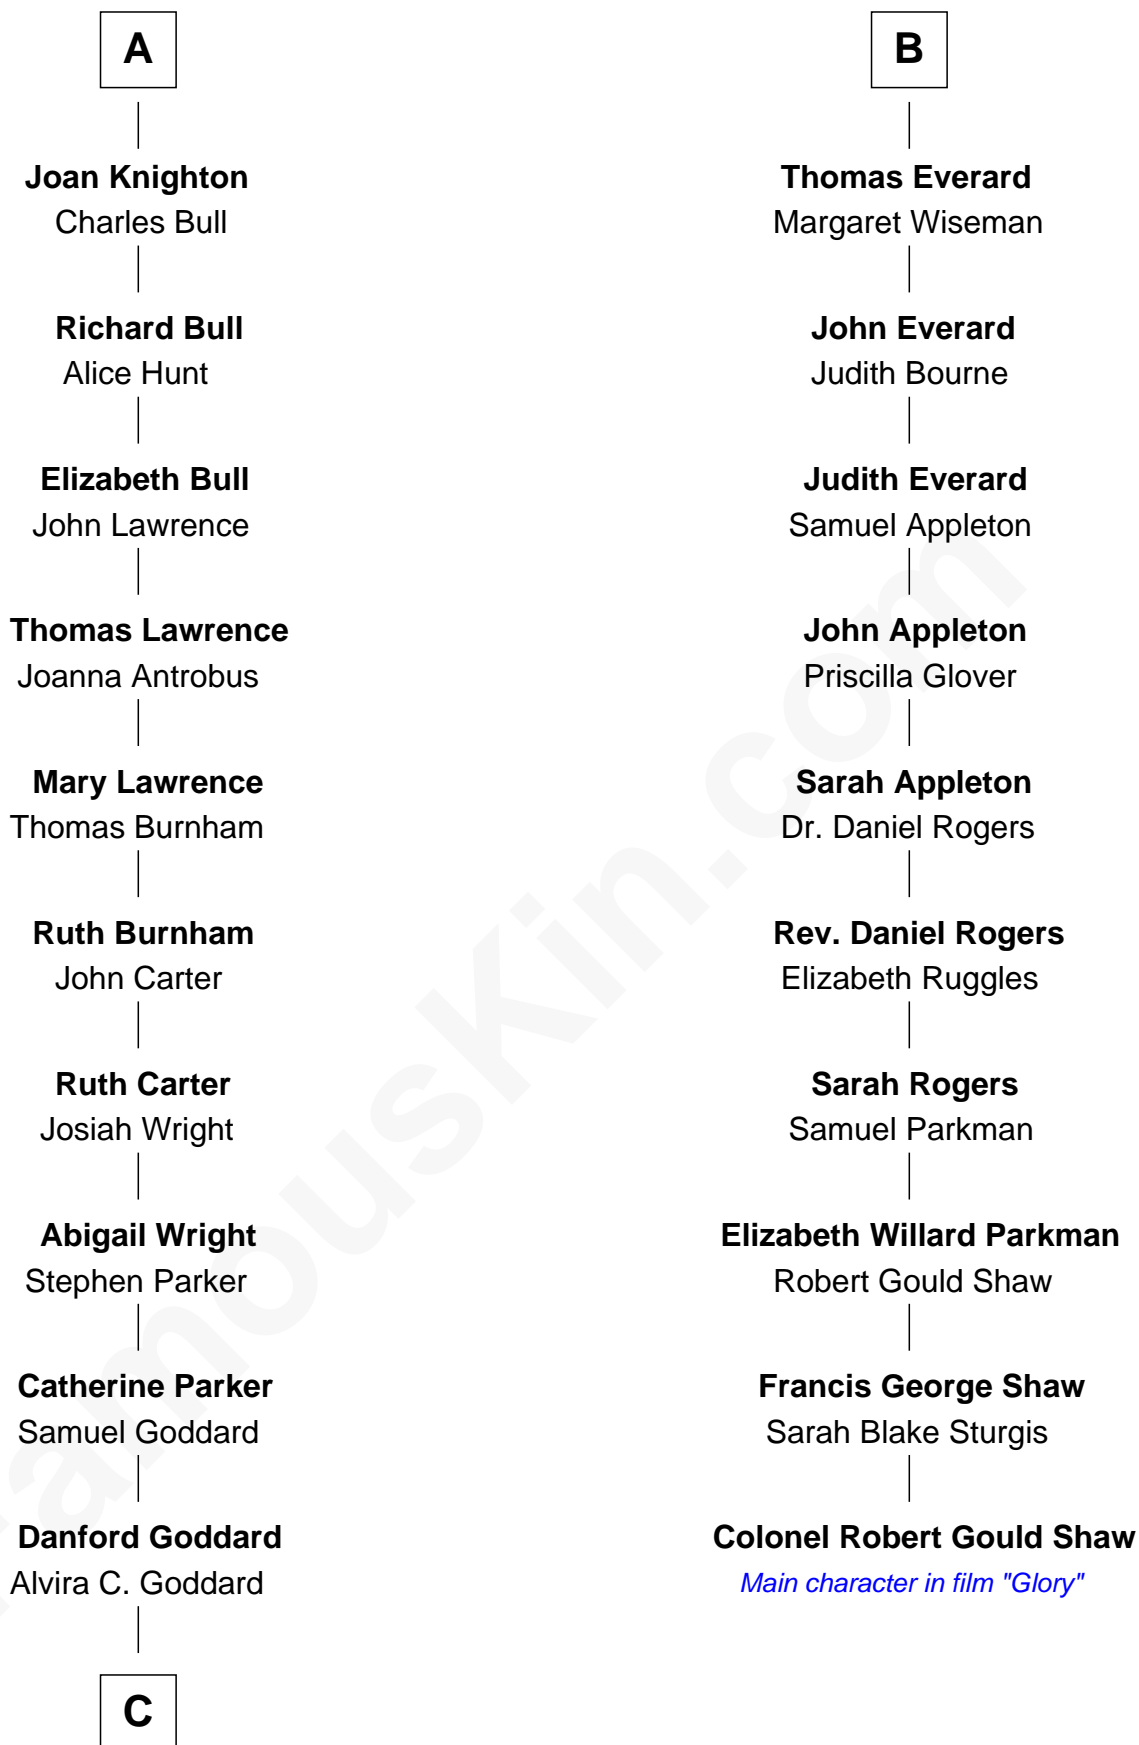

## Relationship Chart of

### Robert H. Goddard

*Inventor of First Liquid-propelled Rocket*

16th cousin 3 times removed of

### Colonel Robert Gould Shaw

*U.S. Civil War leader of film "Glory" fame*

**C**

—  
**Nahum Parks Goddard**

Mary Pease Upham

—  
**Nahum Danford Goddard**

Fannie Louise Hoyt

—  
**Robert H. Goddard**