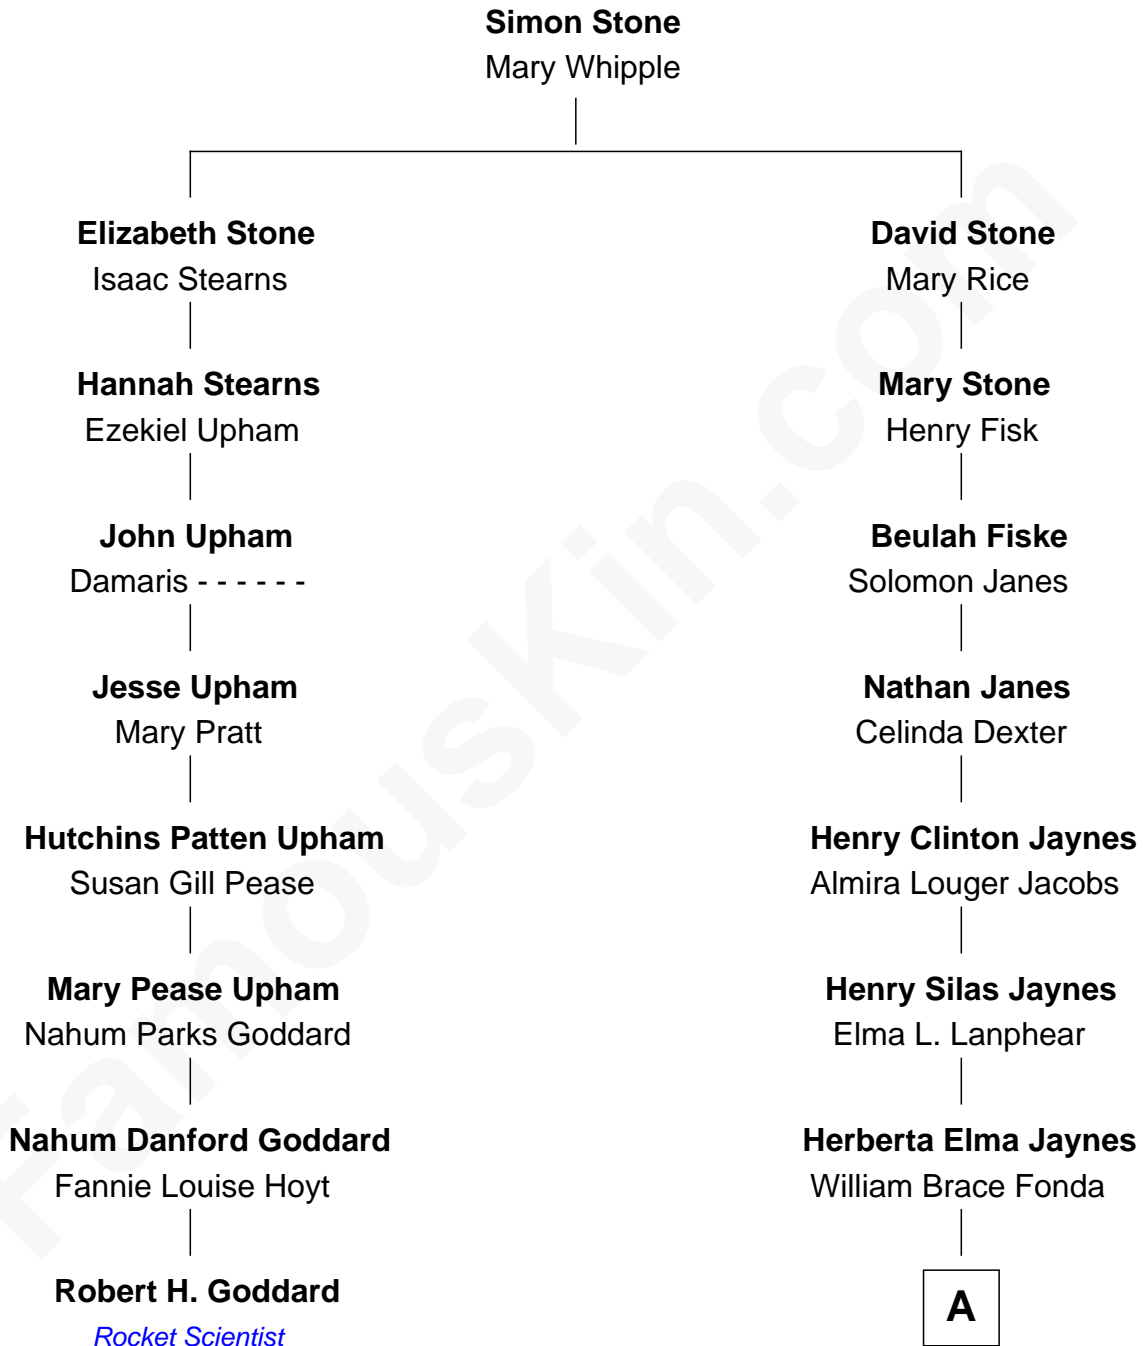

## Relationship Chart of

### Robert H. Goddard

*Inventor of First Liquid-propelled Rocket*

7th cousin 1 time removed of

**Jane Fonda**  
*Movie Actress*

A

Henry Jaynes Fonda  
Frances Ford Seymour

Jane Fonda  
*Movie Actress*

FamousKin.com