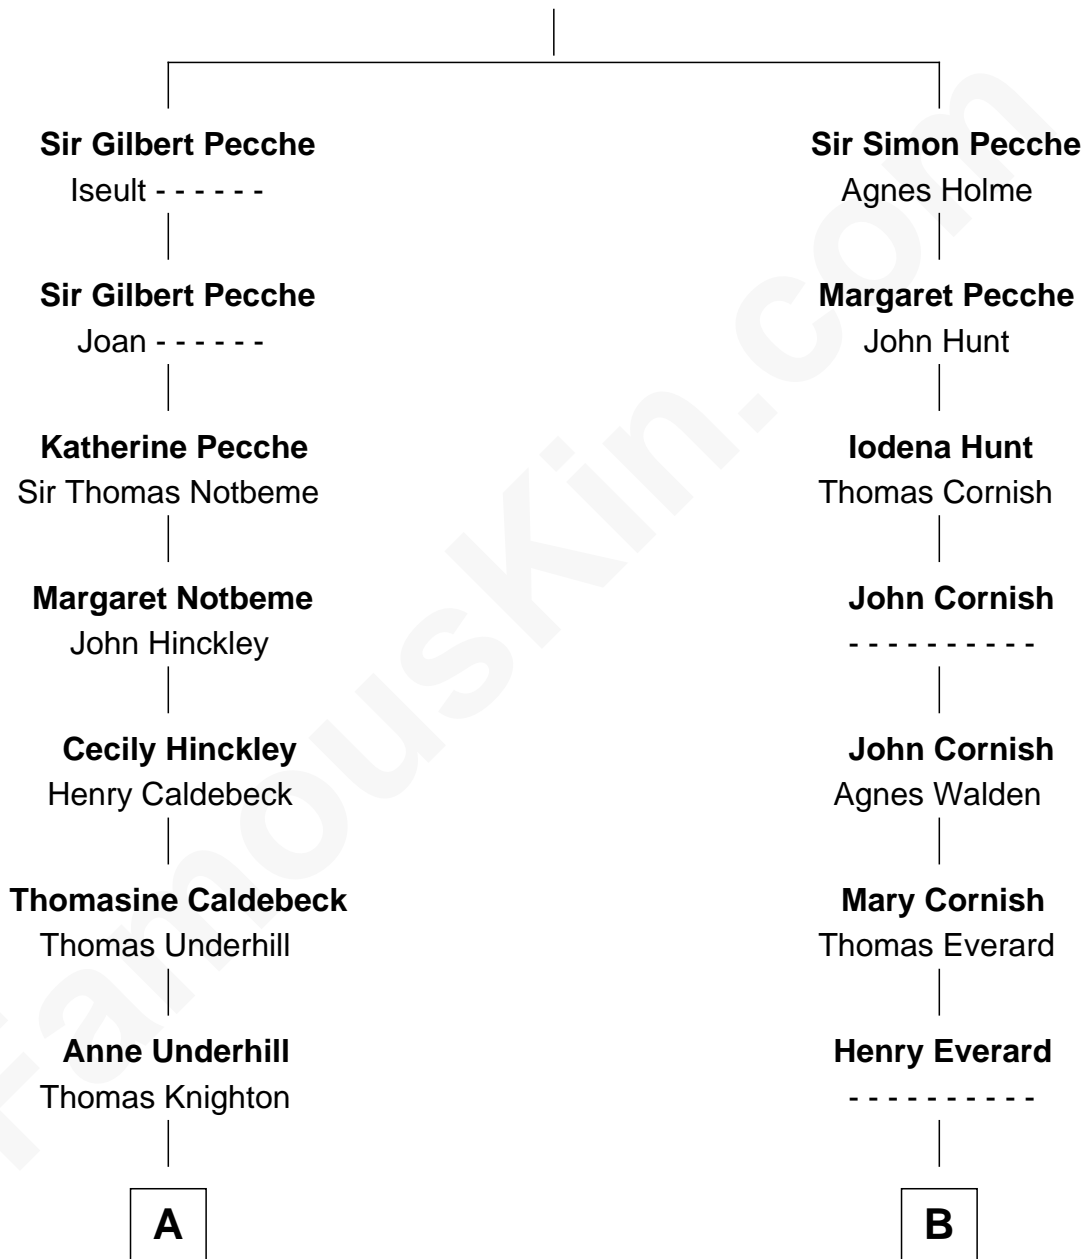

FamousKin.com

Relationship Chart of

Robert H. Goddard

Inventor of First Liquid-propelled Rocket

19th cousin of

Calvin Coolidge
30th U.S. President

Sir Gilbert Pecche
Joan de Creye

C

Nahum Parks Goddard

Mary Pease Upham

Nahum Danford Goddard

Fannie Louise Hoyt

Robert H. Goddard

Rocket Scientist

D

Sarah Almeda Brewer