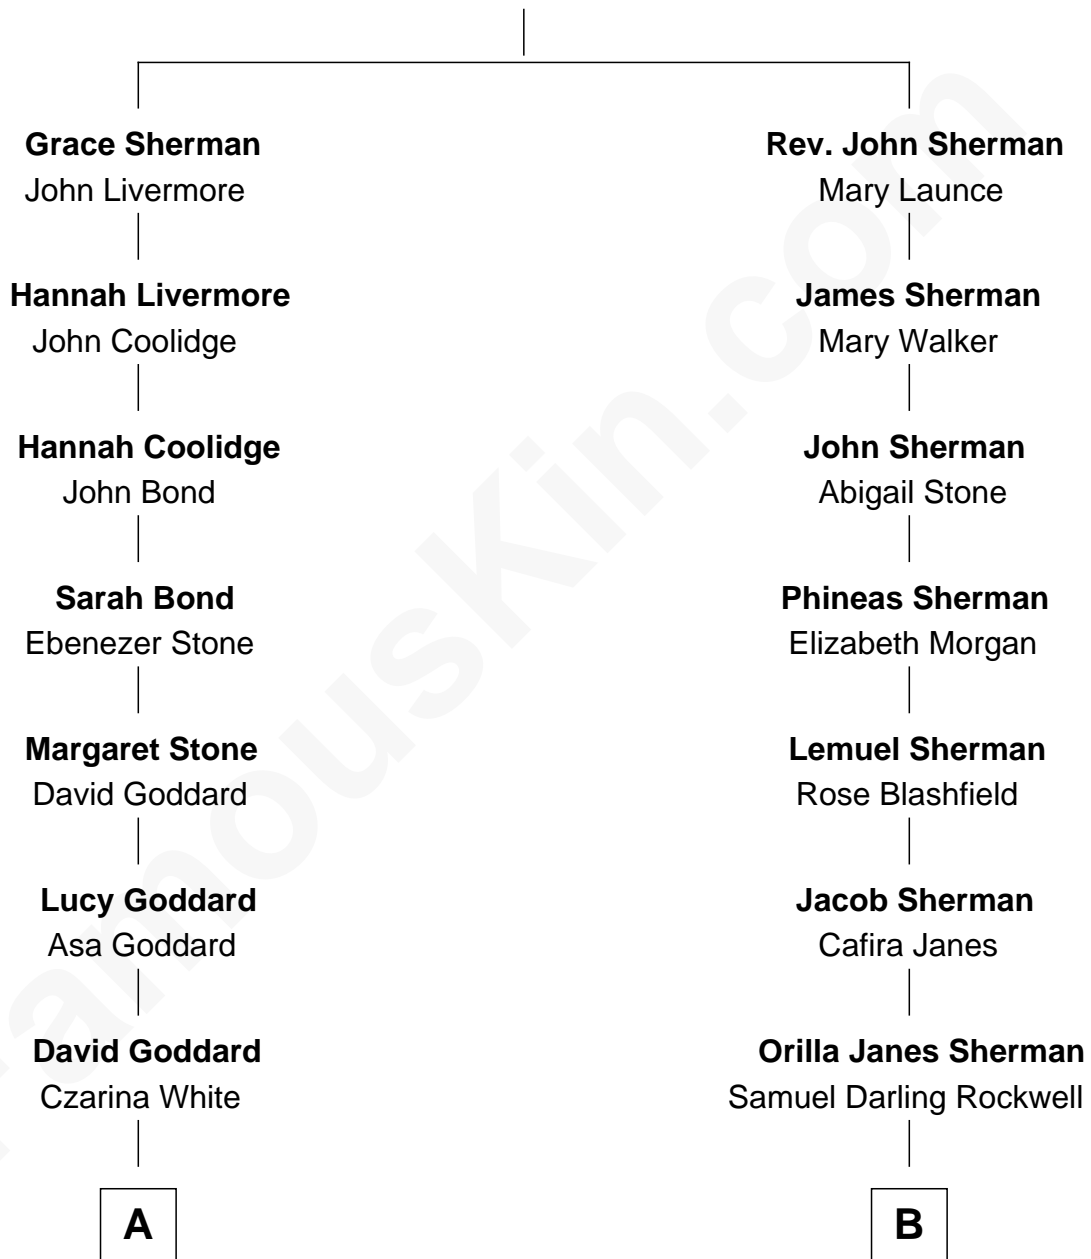

FamousKin.com

Relationship Chart of

Robert H. Goddard

Inventor of First Liquid-propelled Rocket

9th cousin 1 time removed of

Norman Rockwell
American Artist

Edmund Sherman
Grace Makin

A

Alvira C. Goddard
Danford Goddard

Nahum Parks Goddard
Mary Pease Upham

Nahum Danford Goddard
Fannie Louise Hoyt

Robert H. Goddard
Rocket Scientist

B

John William Rockwell
Phebe Boyce Waring

Jarvis Waring Rockwell
Anne Mary Hill

Norman Rockwell
American Artist

FamousKin.com