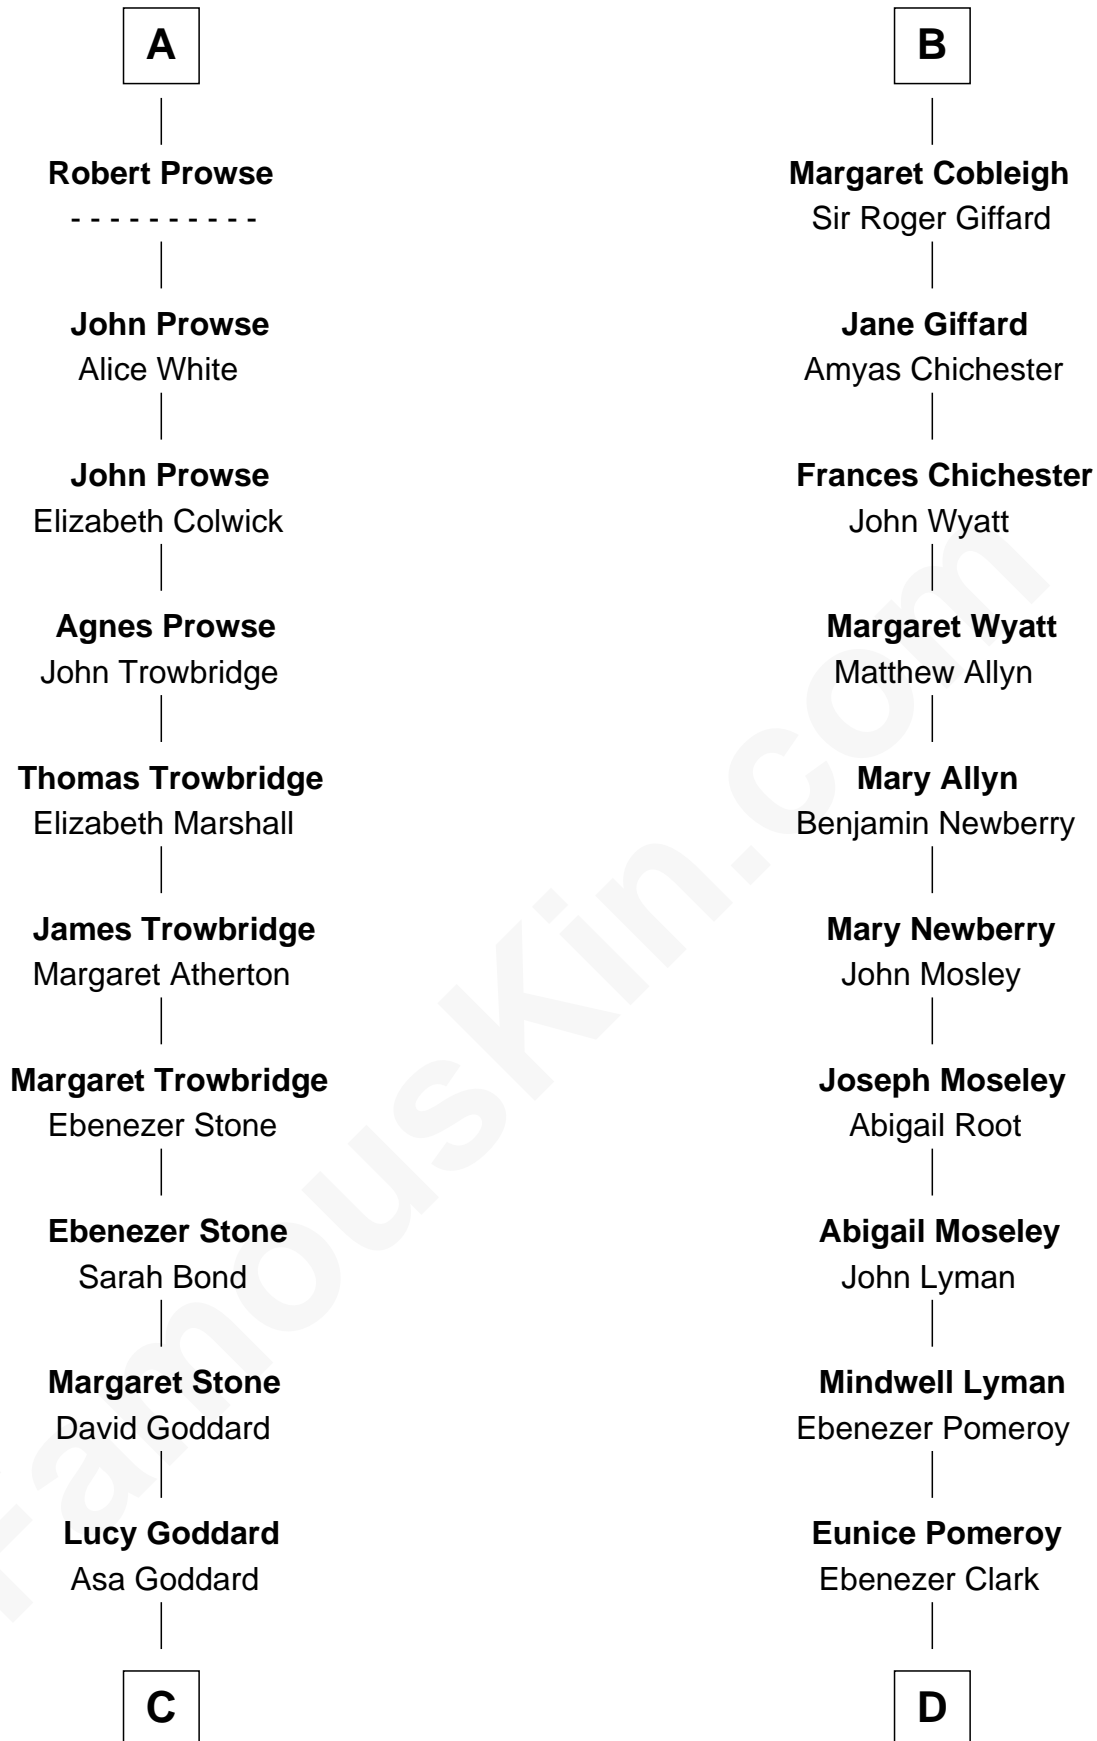

Sir John Beauchamp

Joan - - - - -

Sir John Beauchamp

Margaret Whalesburgh

Elizabeth Beauchamp

William Fortescue

William Fortescue

Matilda Falwell

John Fortescue

Joan Prutteston

William Fortescue

Elizabeth Champernowne

Jane Fortescue

John Cobleigh

B

C

David Goddard
Czarina White

Alvira C. Goddard
Danford Goddard

Nahum Parks Goddard
Mary Pease Upham

Nahum Danford Goddard
Fannie Louise Hoyt

Robert H. Goddard
Rocket Scientist

D

Jerusha Clark
Samuel Gates

George William Gates
Sarah D. Todd