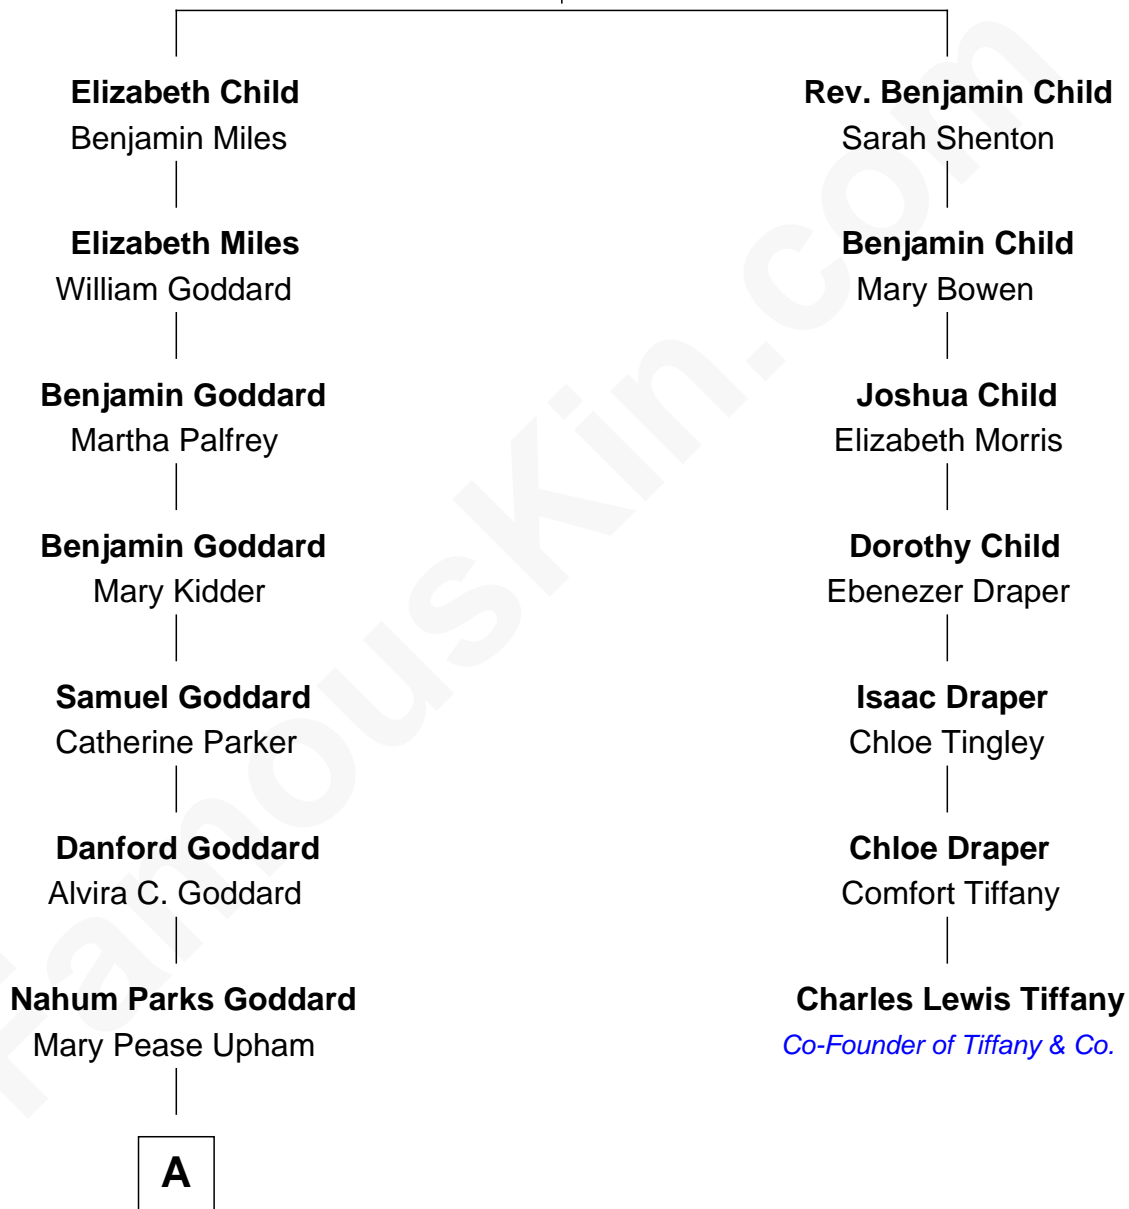

FamousKin.com

Relationship Chart of

Robert H. Goddard

Inventor of First Liquid-propelled Rocket

6th cousin 2 times removed of

Charles Lewis Tiffany
Co-Founder of Tiffany & Co.

Wolston Child
Ellen Empson

A

Nahum Danford Goddard

Fannie Louise Hoyt

Robert H. Goddard

Rocket Scientist

FamousKin.com