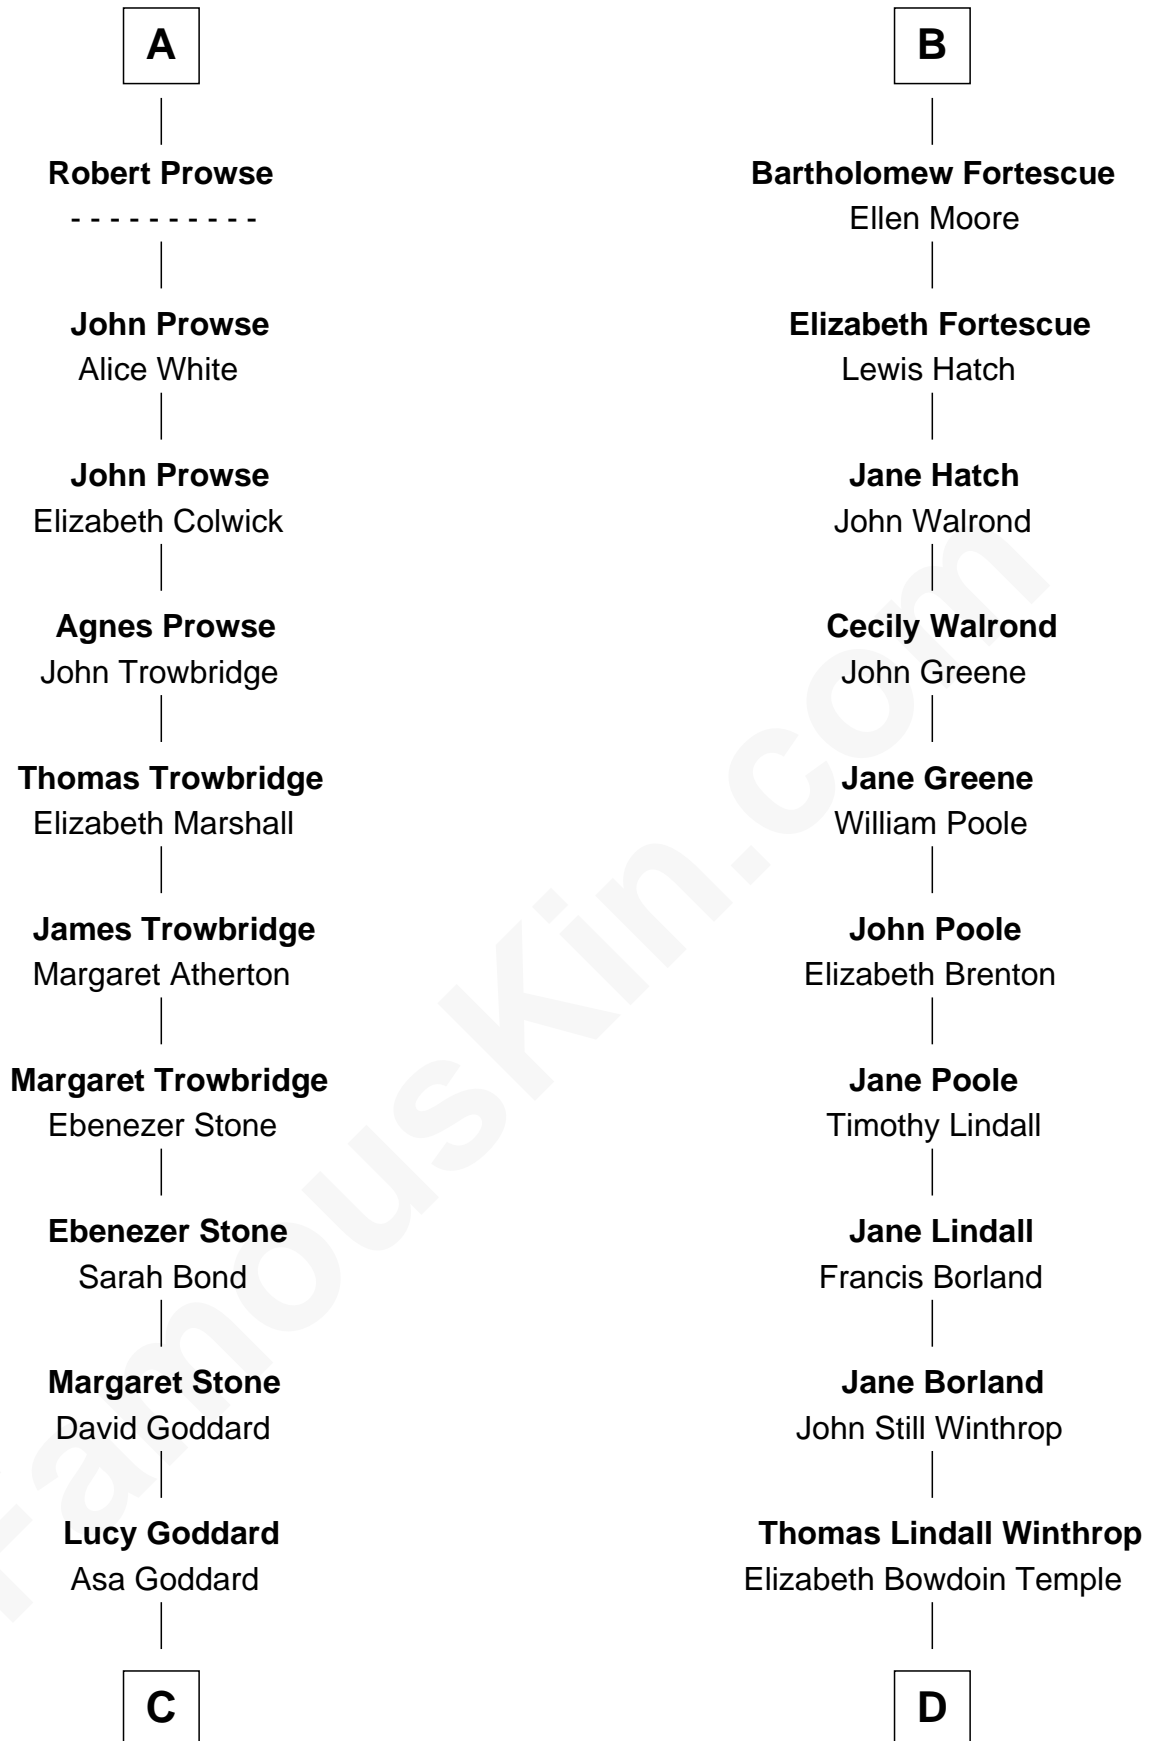

Sir John Fortescue

Isabella Jamys

Martin Fortescue

Elizabeth Deynsell

John Fortescue

Jacquet St. Leger

B

C

David Goddard
Czarina White

Alvira C. Goddard
Danford Goddard

Nahum Parks Goddard
Mary Pease Upham

Nahum Danford Goddard
Fannie Louise Hoyt

Robert H. Goddard
Rocket Scientist

D

Robert Charles Winthrop
Elizabeth Cabot Blanchard

Robert Charles Winthrop
Elizabeth Mason

Margaret Tyndal Winthrop
James Grant Forbes

Rosemary Isabel Forbes
Richard John Kerry

John Kerry
68th U.S. Secretary of State

FamousKin.com