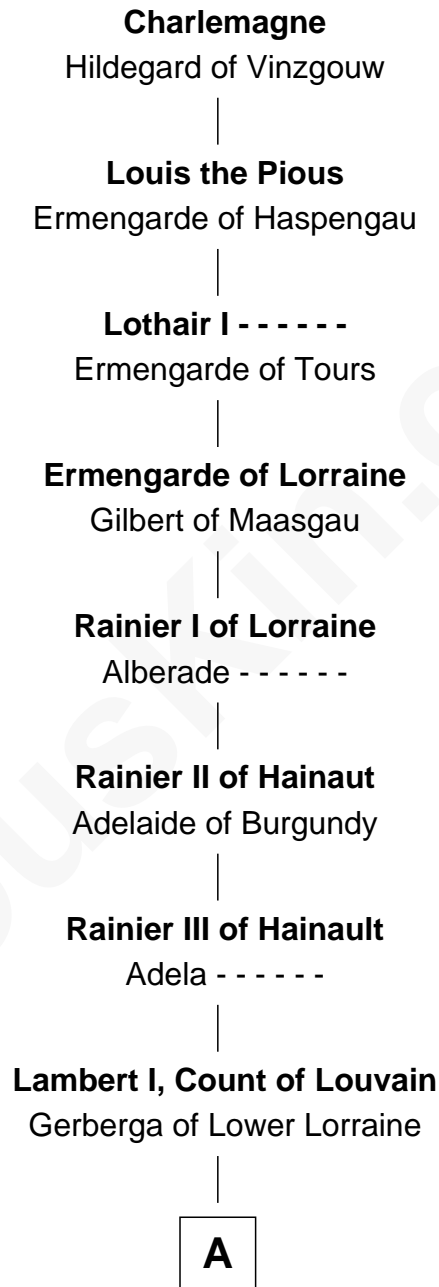

# FamousKin.com Relationship Chart of

**Robert H. Goddard**

*Inventor of First Liquid-propelled Rocket*

**34th Great-grandson of**

**Charlemagne**

*King of the Franks*

**A**

**Mathilde of Louvain**  
Eustace I of Boulogne

**Lambert II of Lens**  
Adelaide of Normandy

**Judith of Lens**  
Waltheof II of Northumbria

**Maud of Northumberland**  
Simon I de St. Liz

**Maud de St. Liz**  
Robert Fitzrichard

**Sir Walter Fitzrobert**  
Maud de Lucy

**Alice Fitzwalter**  
Gilbert Pecche

**Sir Hamon Pecche**  
Eve - - - - -

**Sir Gilbert Pecche**  
Joan de Creye

**Sir Gilbert Pecche**  
Iseult - - - - -

**B**

**B**

**Sir Gilbert Pecche**

Joan - - - - -

**Catherine Parker**  
Samuel Goddard

**Danford Goddard**  
Alvira C. Goddard

**Nahum Parks Goddard**  
Mary Pease Upham

**Nahum Danford Goddard**  
Fannie Louise Hoyt

**Robert H. Goddard**  
*Rocket Scientist*