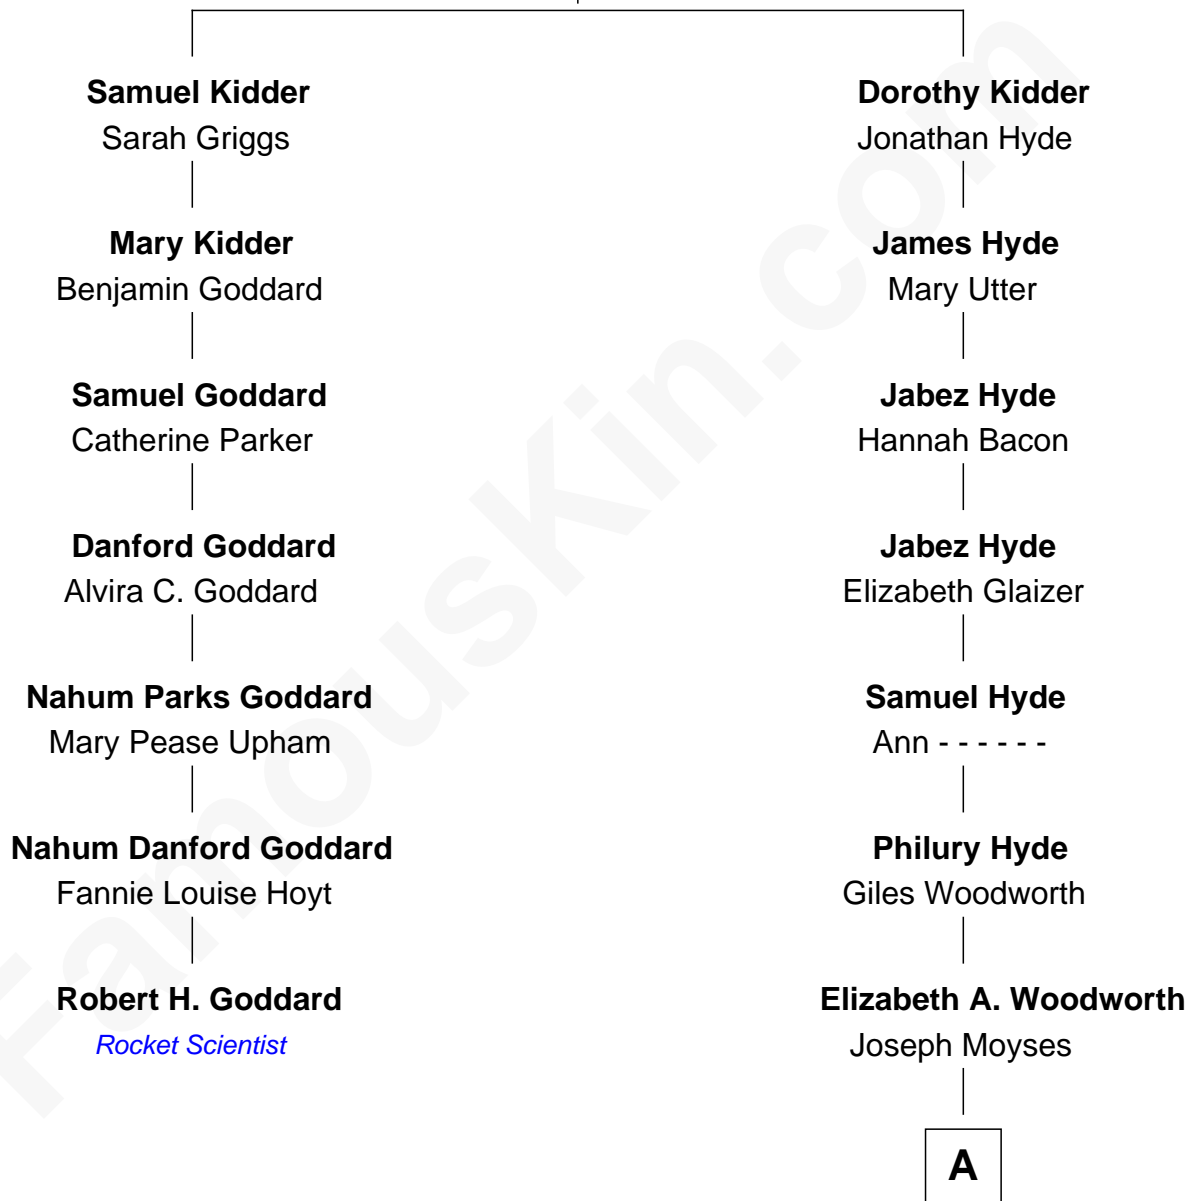

# FamousKin.com Relationship Chart of

**Robert H. Goddard**

*Inventor of First Liquid-propelled Rocket*

6th cousin 3 times removed of

**Thomas Pynchon**

*American Novelist*

**James Kidder**

Anna Moore

A

Carrie Susan Moyses

William Henry Chichele Pynchon

Thomas Ruggles Pynchon

Catherine Frances Bennett

Thomas Pynchon

*Novelist*

FamousKin.com