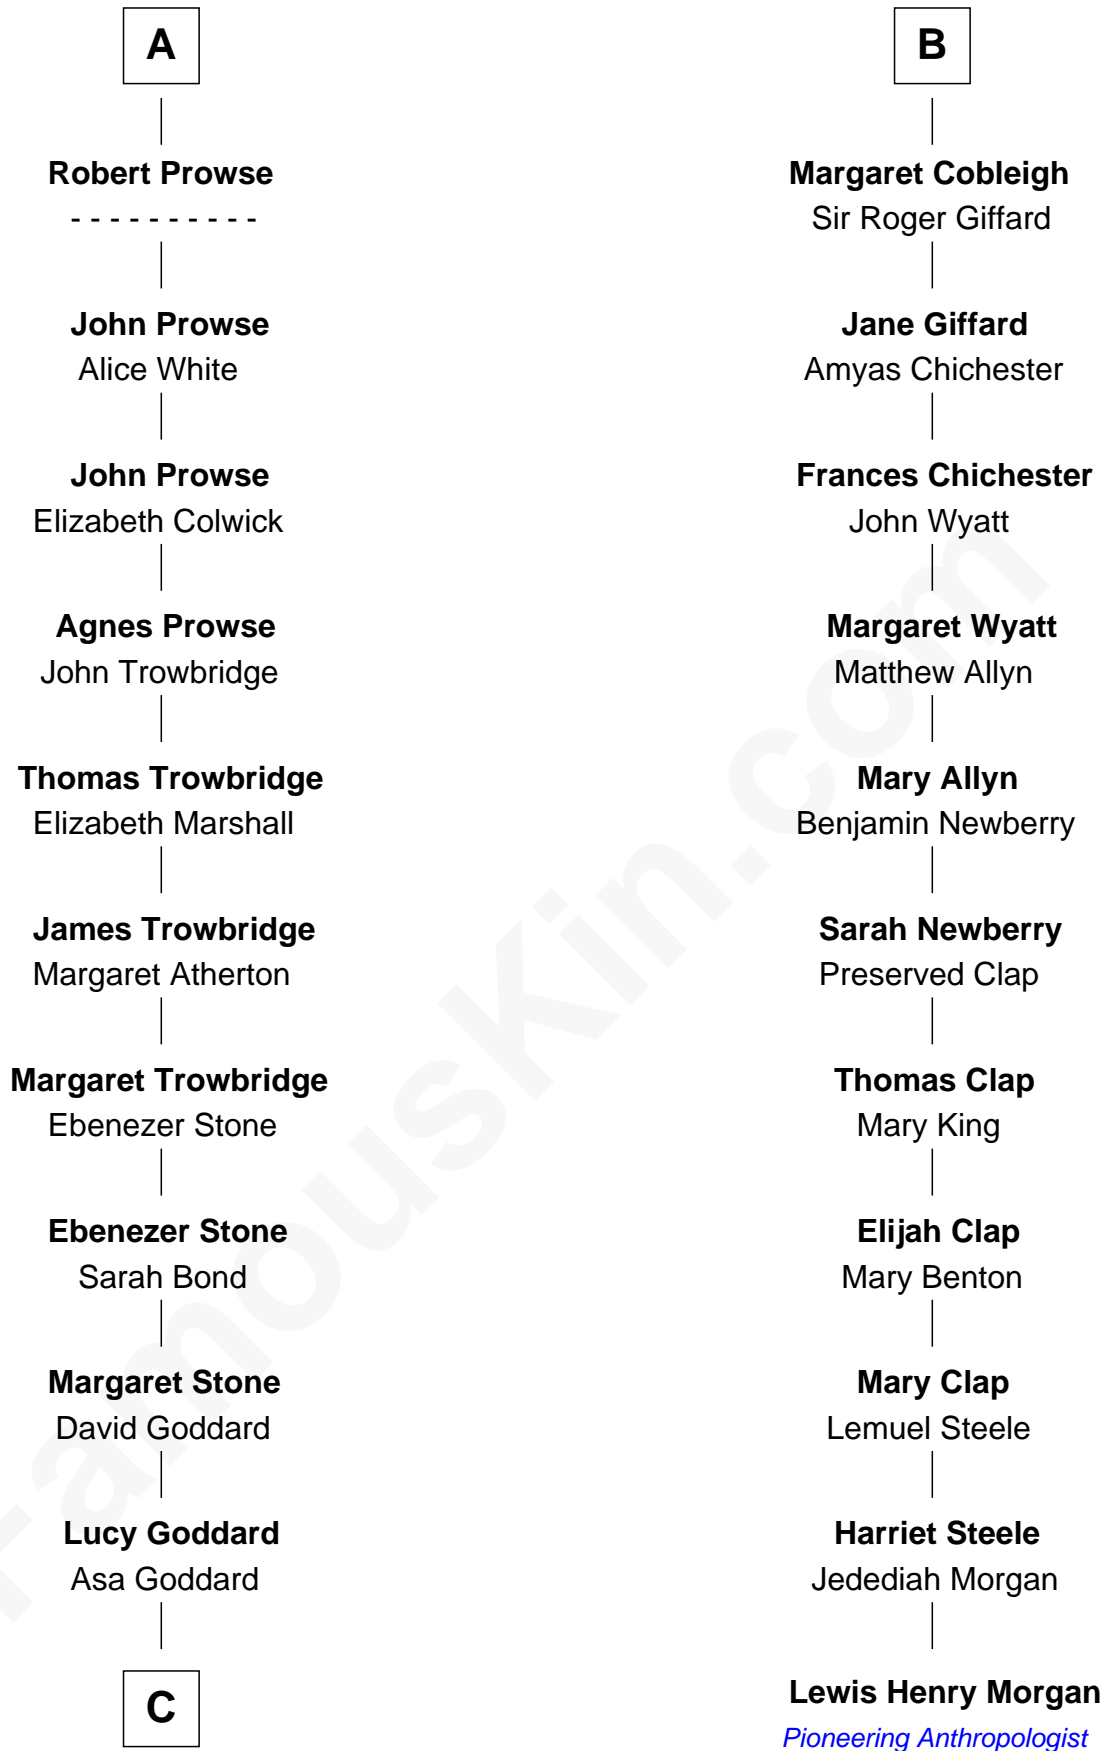

## Relationship Chart of

### Robert H. Goddard

*Inventor of First Liquid-propelled Rocket*

17th cousin 4 times removed of

**Lewis Henry Morgan**  
*Pioneering Anthropologist*

**Sir Humphrey de Beauchamp**  
Sibyl Oliver

**C**

**David Goddard**

Czarina White

**Alvira C. Goddard**

Danford Goddard

**Nahum Parks Goddard**

Mary Pease Upham

**Nahum Danford Goddard**

Fannie Louise Hoyt

**Robert H. Goddard**