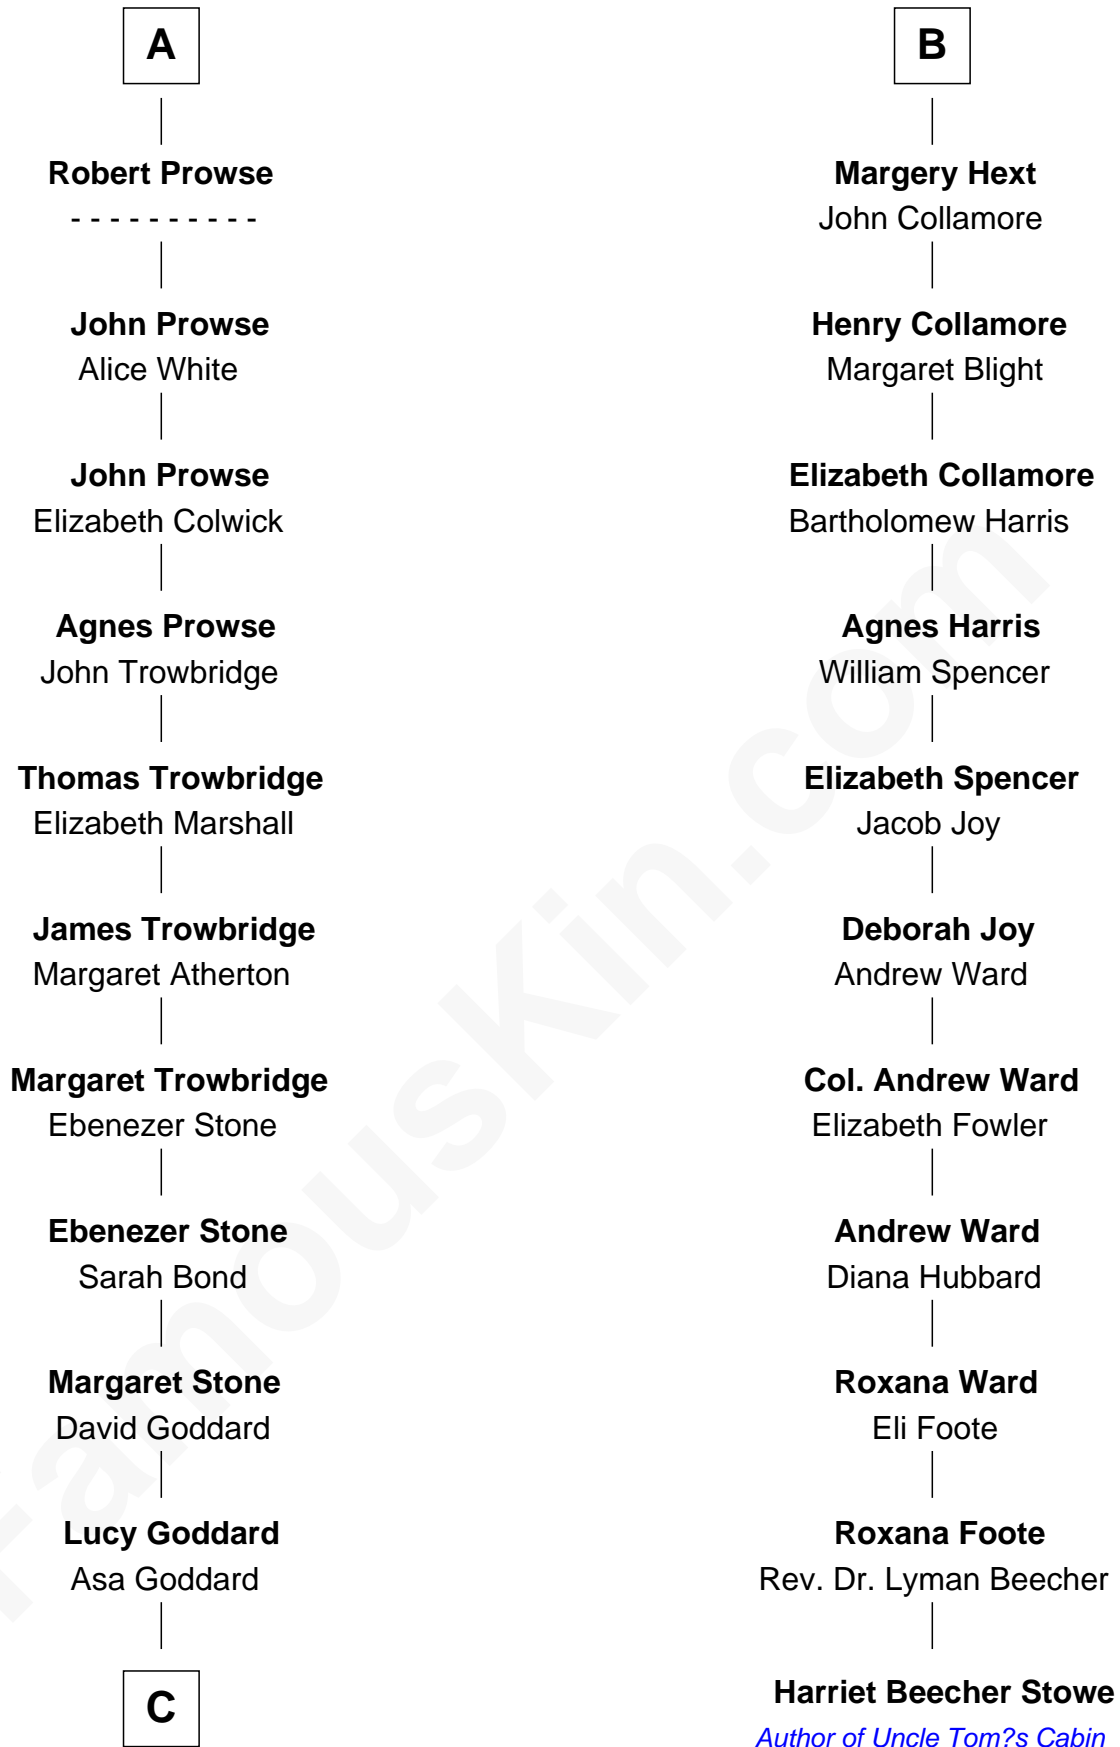

Sir John Beauchamp

Joan - - - - -

Sir John Beauchamp

Margaret Whalesburgh

Elizabeth Beauchamp

William Fortescue

William Fortescue

Matilda Falwell

John Fortescue

Joan Prutteston

Joane Fortescue

Thomas Hext

Thomas Hext

Wilmot Poyntz

B

C

—
David Goddard
Czarina White

—
Alvira C. Goddard
Danford Goddard

—
Nahum Parks Goddard
Mary Pease Upham

—
Nahum Danford Goddard
Fannie Louise Hoyt

—
Robert H. Goddard
Rocket Scientist

FamousKin.com