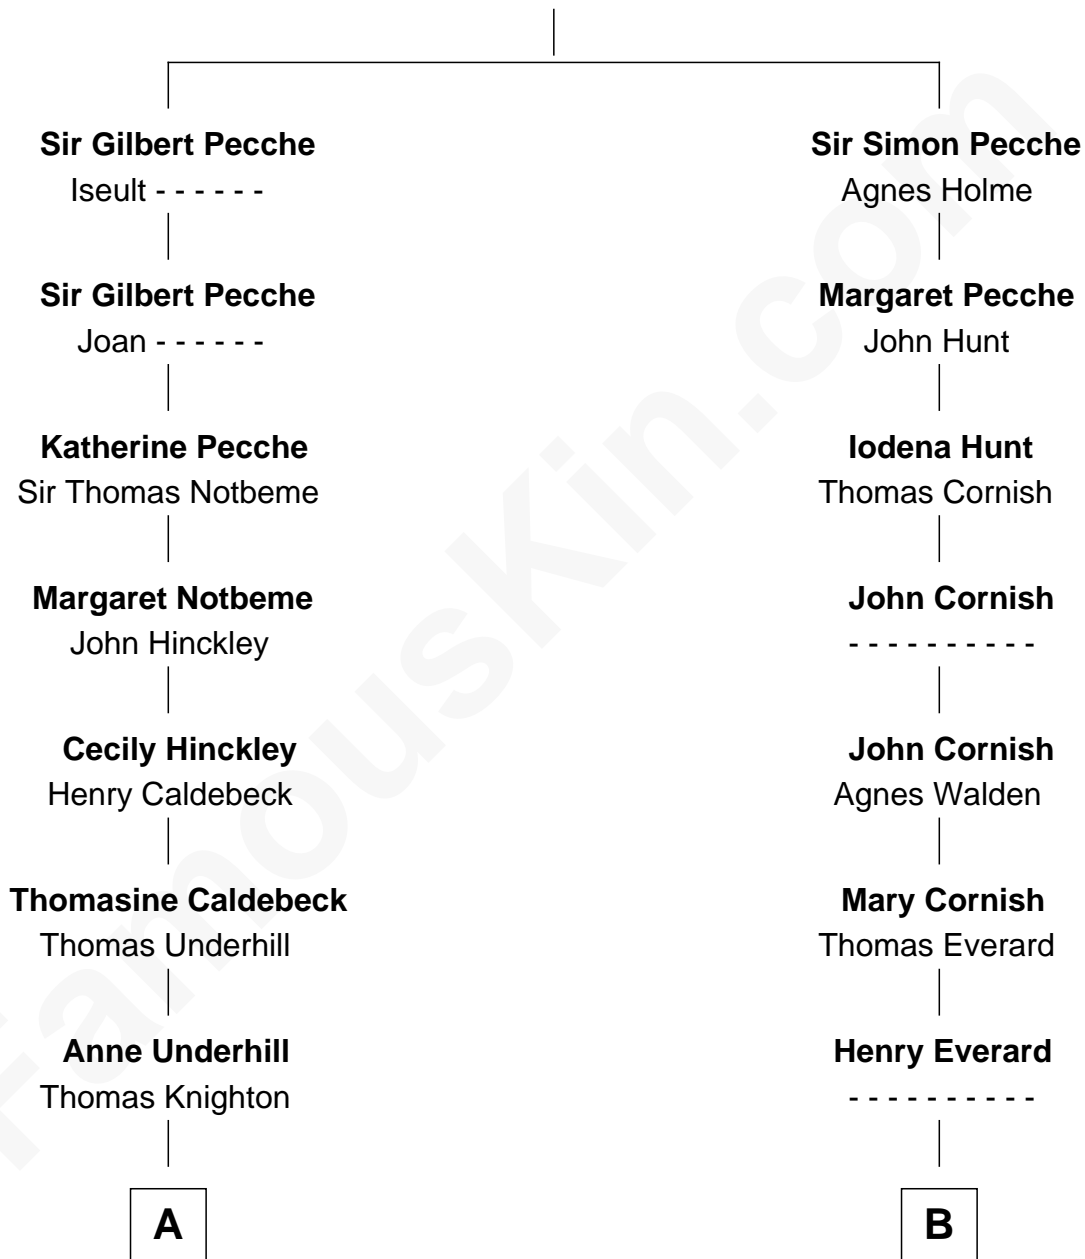

FamousKin.com

Relationship Chart of

Robert H. Goddard

Inventor of First Liquid-propelled Rocket

19th cousin 1 time removed of

James Spader

TV and Movie Actor

Sir Gilbert Pecche

Joan de Creye

C

Nahum Parks Goddard

Mary Pease Upham

Nahum Danford Goddard

Fannie Louise Hoyt

Robert H. Goddard

Rocket Scientist

D

Edward Abbott Fraser

Myrtle H. Brown

James Randall Fraser

Elizabeth Higginson Bowditch

Jean Fraser

Stoddard Greenwood Spader

James Spader