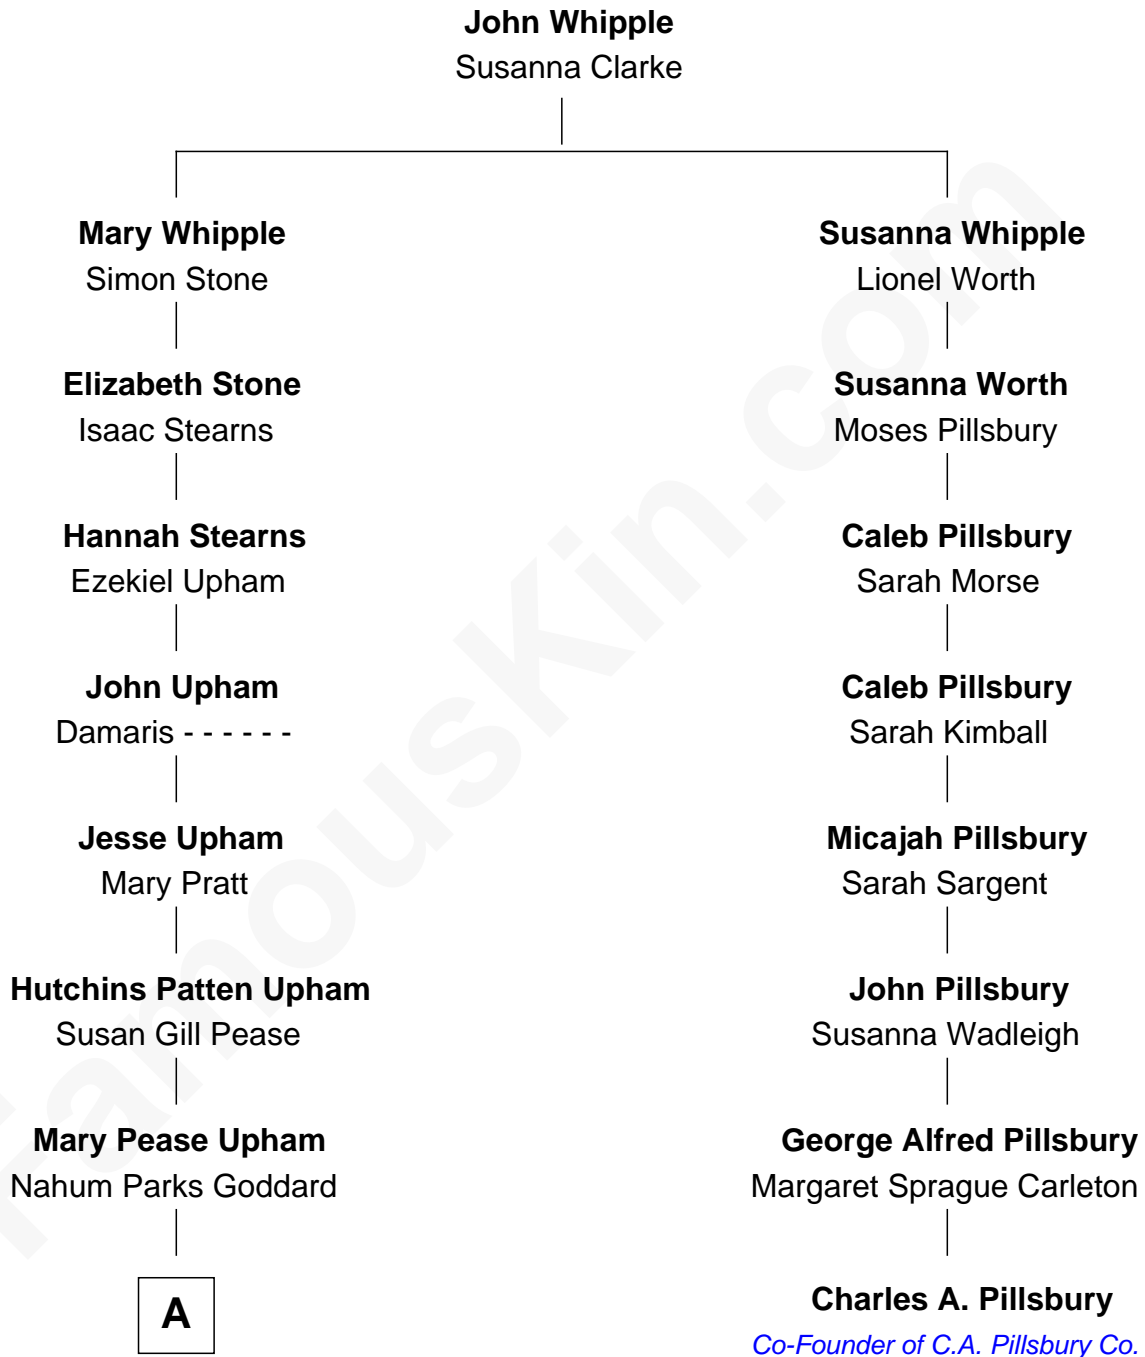

# FamousKin.com Relationship Chart of

**Robert H. Goddard**

*Inventor of First Liquid-propelled Rocket*

7th cousin 1 time removed of

**Charles A. Pillsbury**

*Co-Founder of C.A. Pillsbury Co.*

A

Nahum Danford Goddard

Fannie Louise Hoyt

Robert H. Goddard

*Rocket Scientist*

FamousKin.com