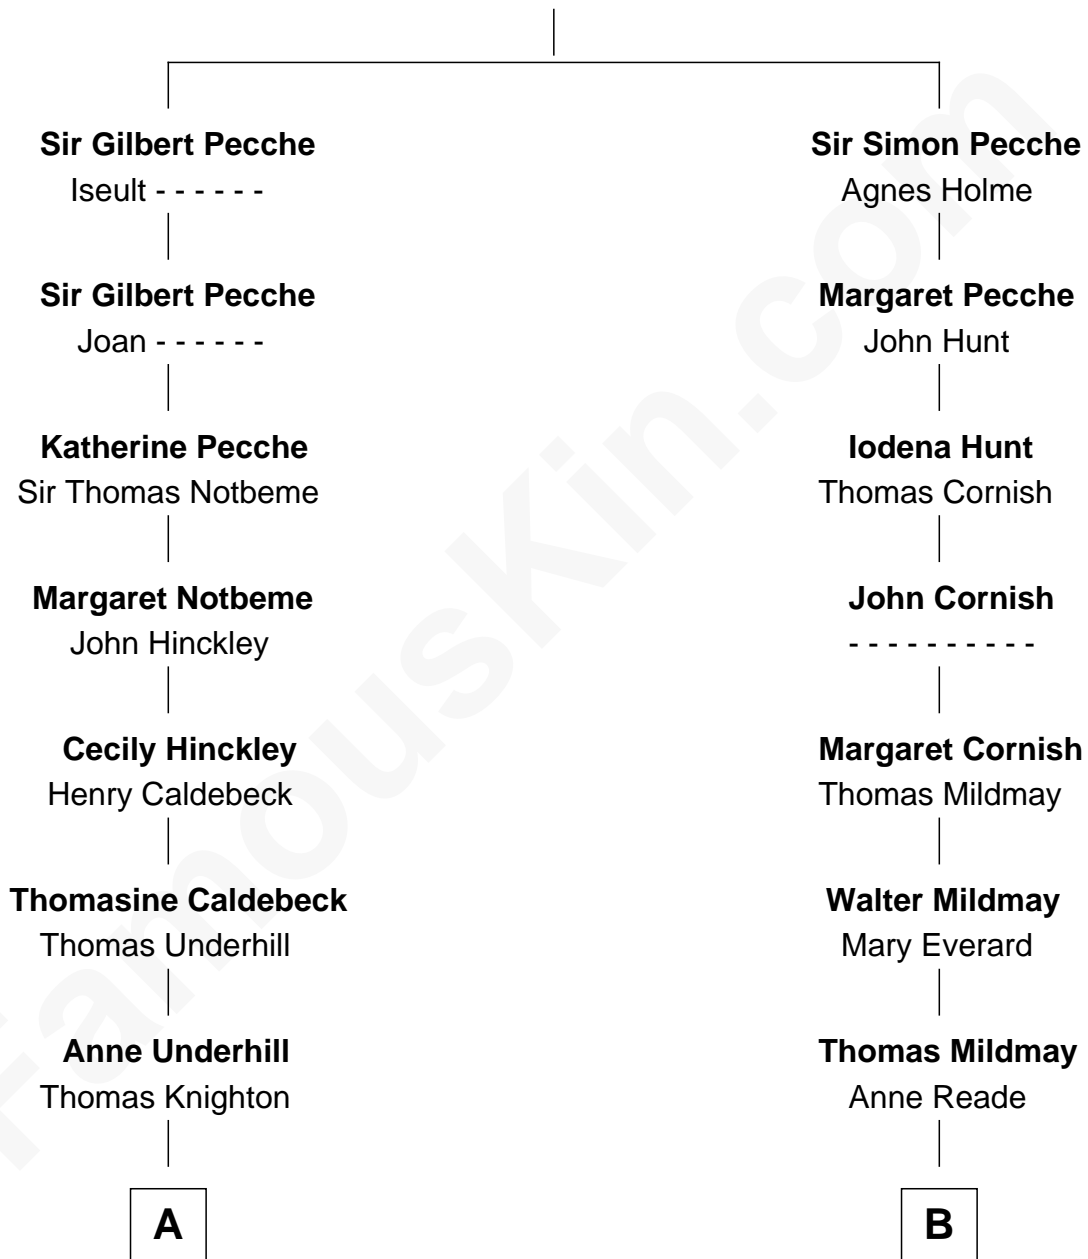

FamousKin.com

Relationship Chart of

Robert H. Goddard

Inventor of First Liquid-propelled Rocket

19th cousin 2 times removed of

Princess Diana
Princess of Wales

Sir Gilbert Pecche
Joan de Creye

C

Nahum Parks Goddard

Mary Pease Upham

Nahum Danford Goddard

Fannie Louise Hoyt

Robert H. Goddard

Rocket Scientist

D

Frederick Spencer