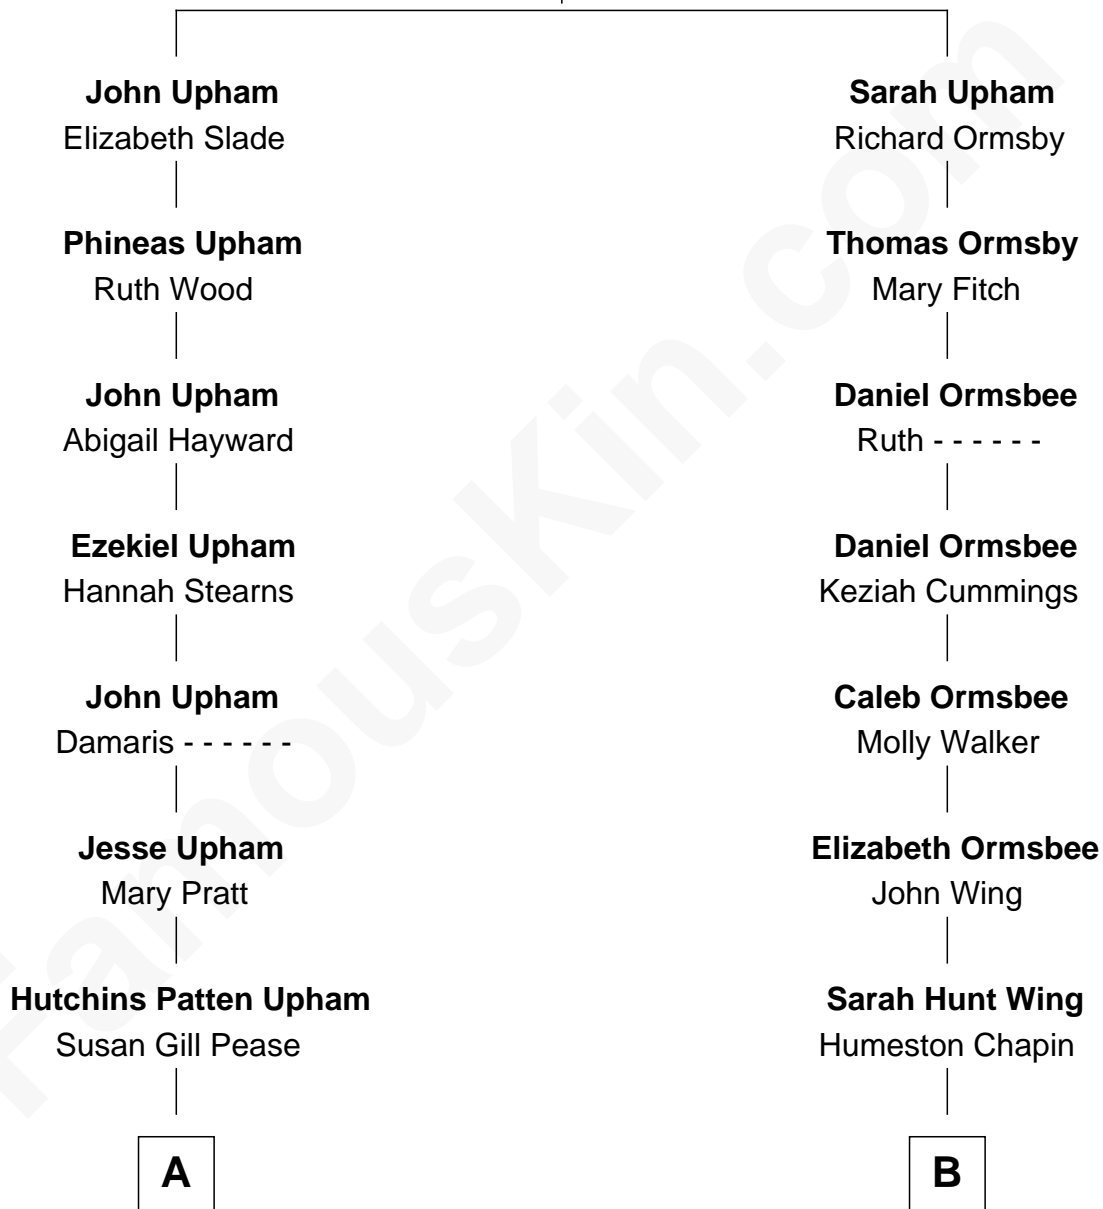

## Relationship Chart of

### Robert H. Goddard

*Inventor of First Liquid-propelled Rocket*

9th cousin 1 time removed of

### Harry Chapin

*Singer and Songwriter*

**Richard Upham**

Maria - - - - -

**A**

**Mary Pease Upham**  
Nahum Parks Goddard

**Nahum Danford Goddard**  
Fannie Louise Hoyt

**Robert H. Goddard**  
*Rocket Scientist*