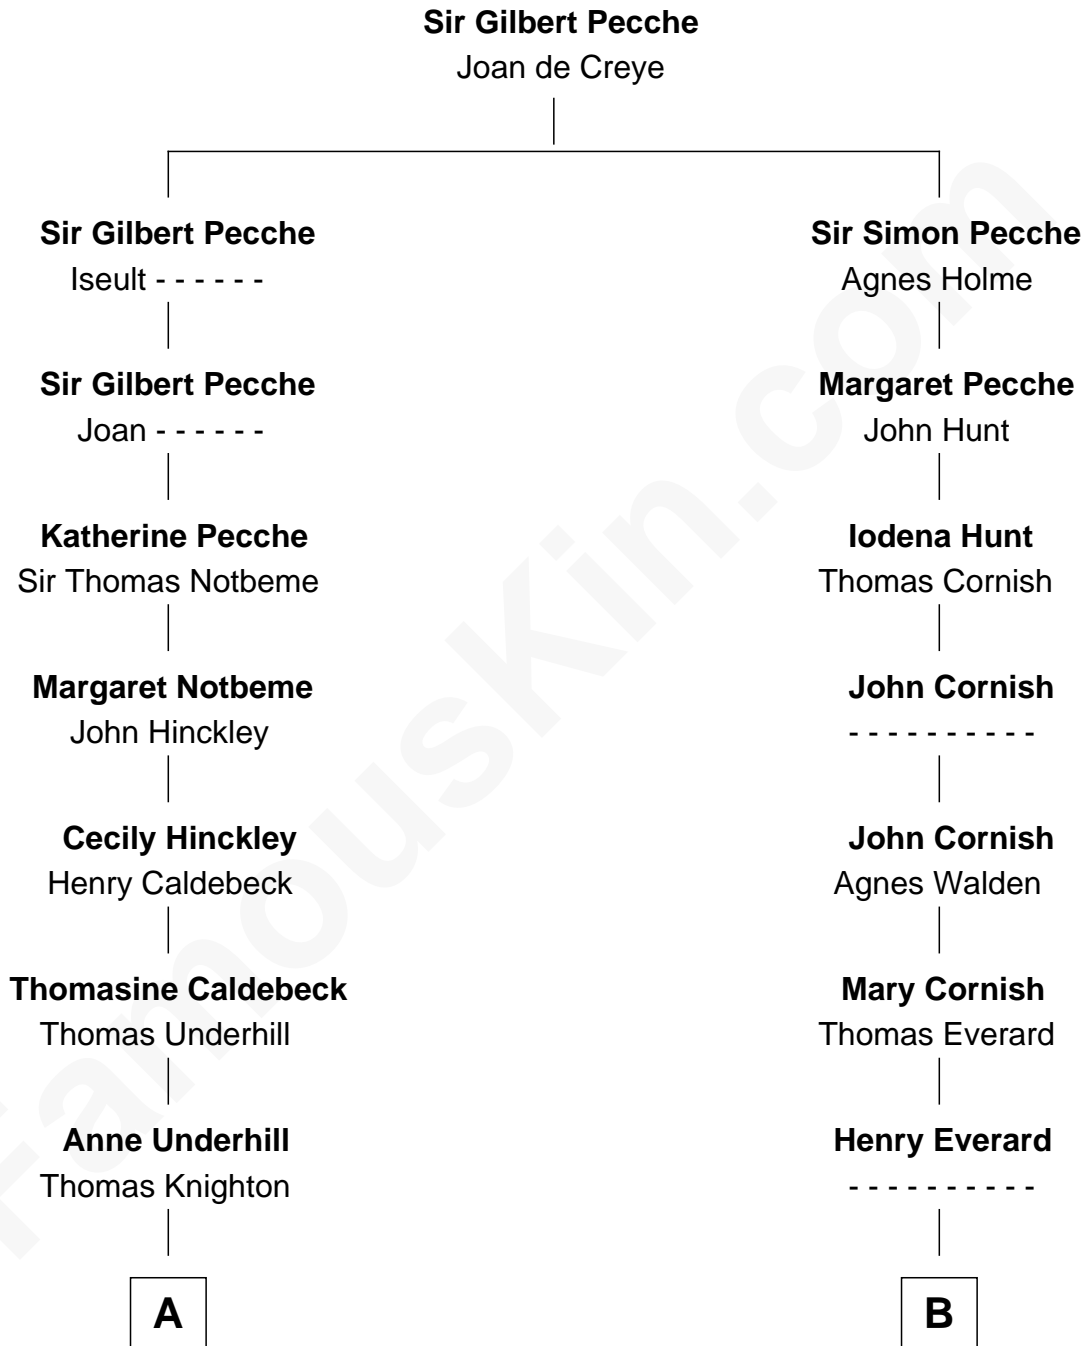

FamousKin.com

Relationship Chart of

Robert H. Goddard

Inventor of First Liquid-propelled Rocket

16th cousin 3 times removed of

James Russell Lowell

American "Fireside" Poet