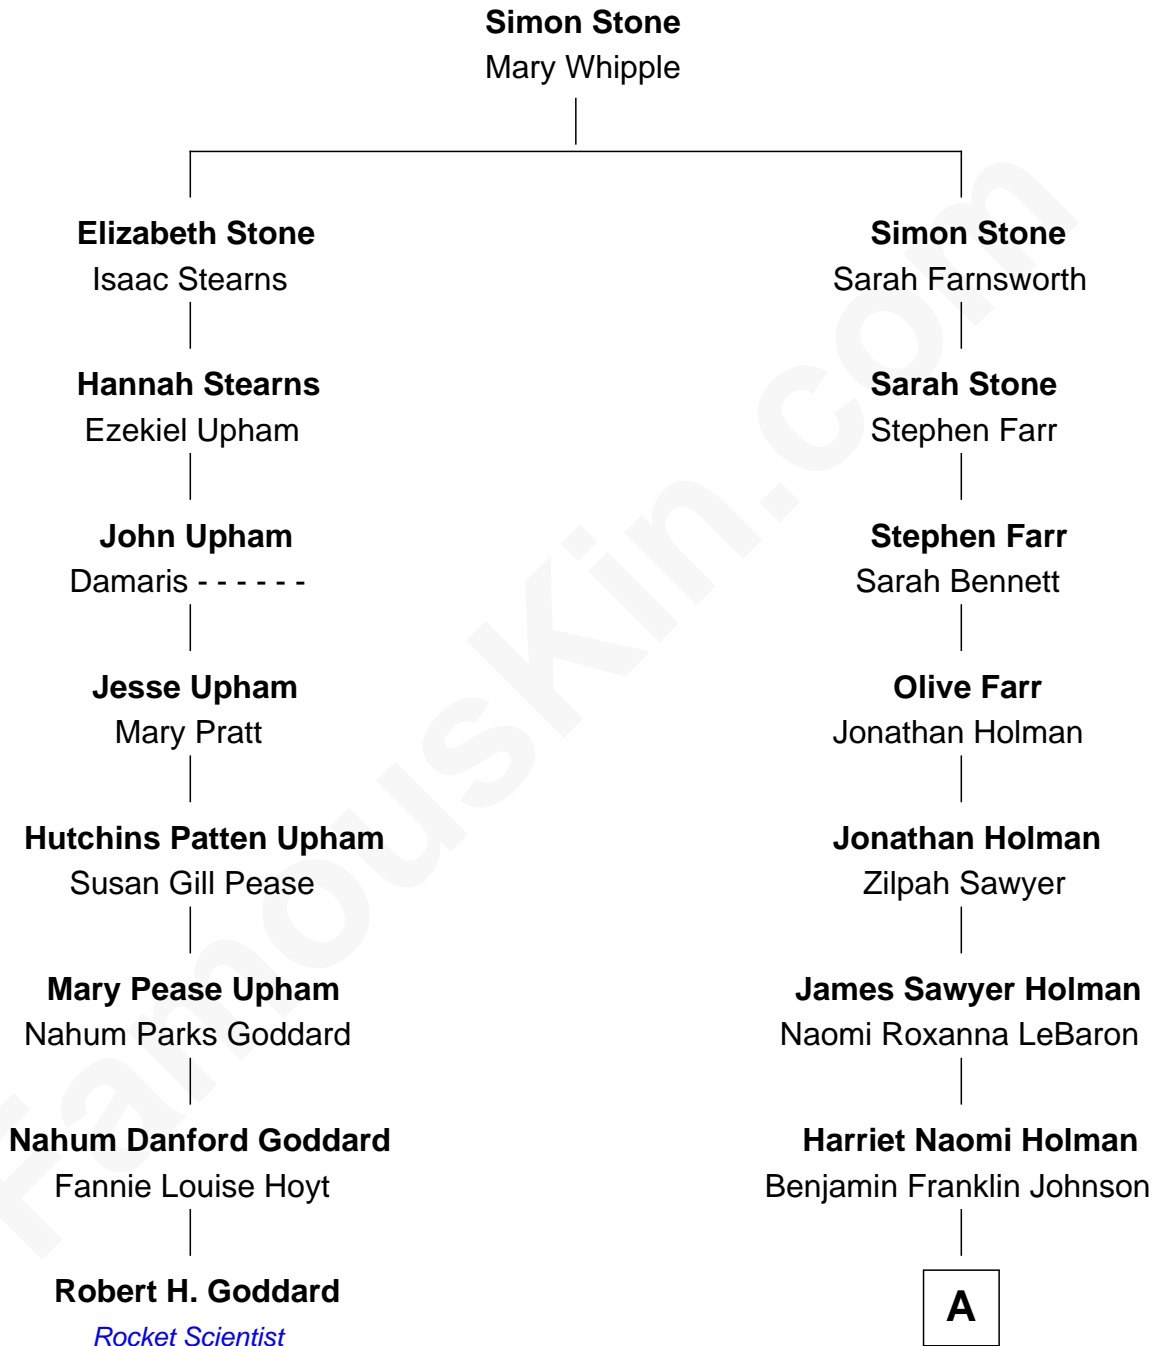

Elizabeth Smart

Founder of Elizabeth Smart Foundation