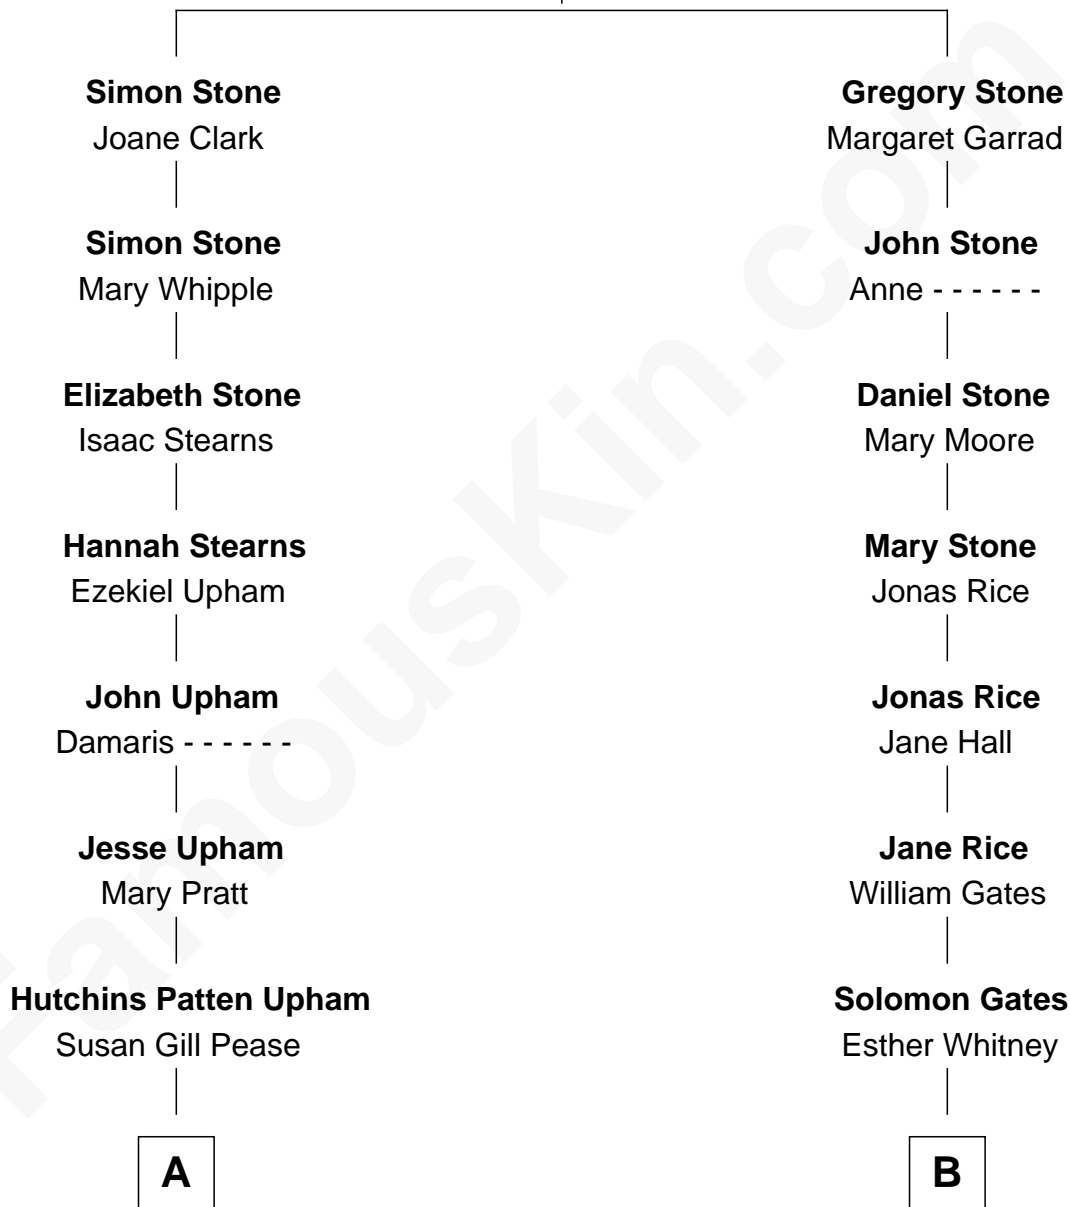

FamousKin.com

Relationship Chart of

Robert H. Goddard

Inventor of First Liquid-propelled Rocket

9th cousin 2 times removed of

Tony Dow
TV Actor

David Stone
Ursula - - - - -

A

Mary Pease Upham
Nahum Parks Goddard

Nahum Danford Goddard
Fannie Louise Hoyt

Robert H. Goddard
Rocket Scientist

B

Benjamin Franklin Gates
Hannah Maria Cleveland

Anna Maria Gates
James Keyes Montrose

James Fay Montrose
Alice Lee Anders

Muriel Virginia Montrose
John Stevens Dow

Tony Dow
TV Actor

FamousKin.com