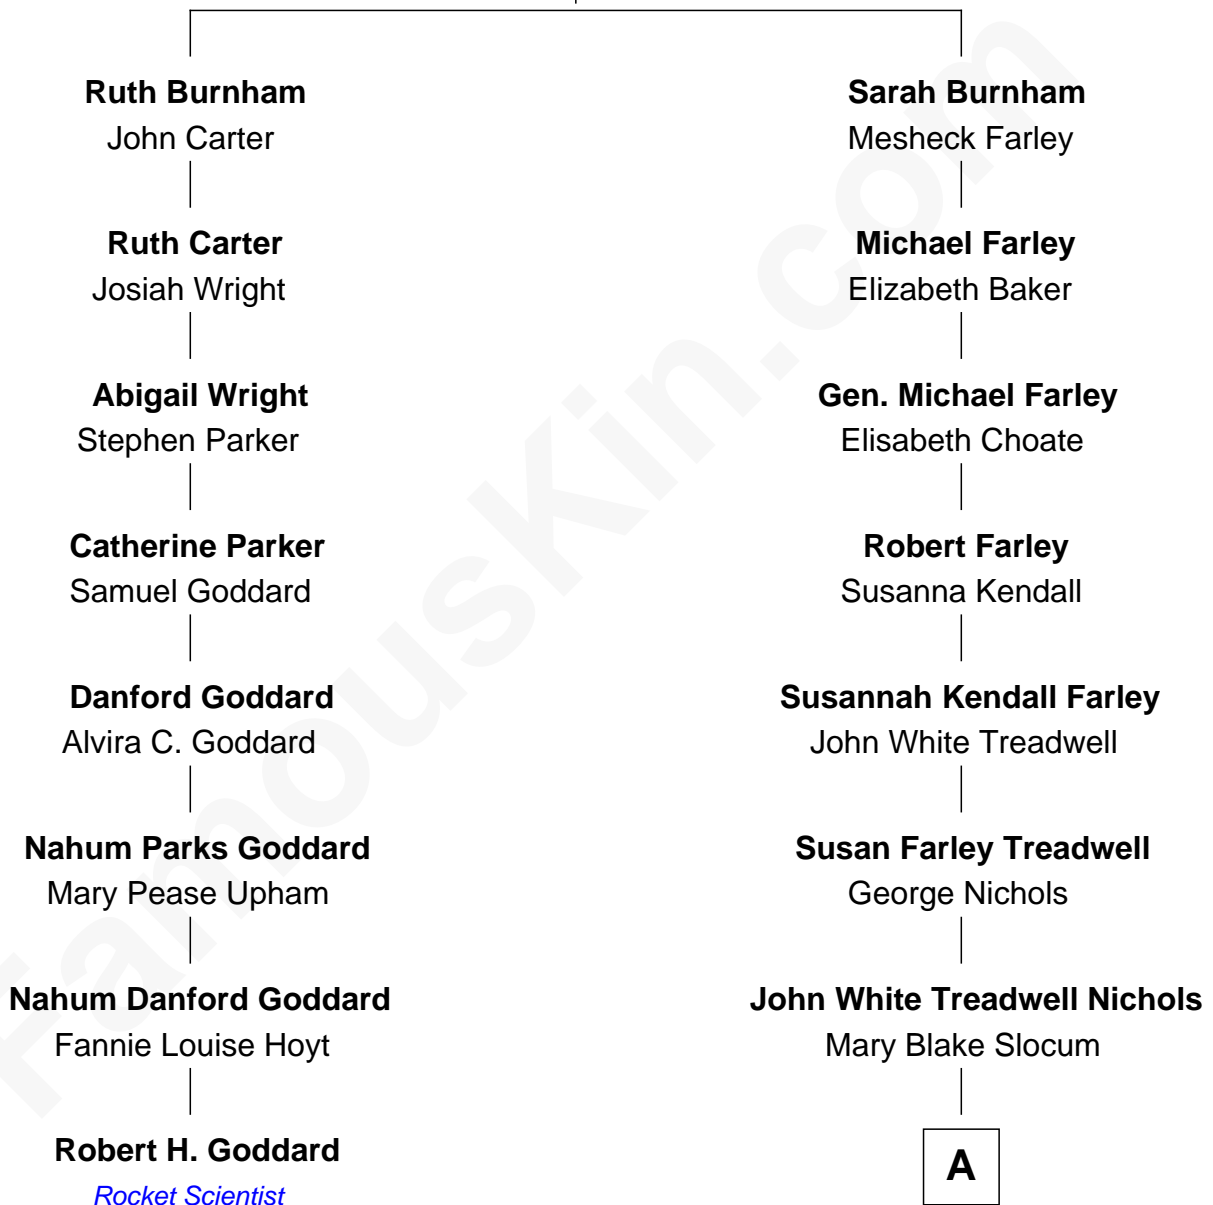

FamousKin.com

Relationship Chart of

Robert H. Goddard

Inventor of First Liquid-propelled Rocket

7th cousin 2 times removed of

Bill Weld

68th Governor of Massachusetts

Thomas Burnham

Mary Lawrence

A

John Treadwell Nichols

Cornelia DuBois Floyd

Mary Blake Nichols

David Weld

Bill Weld

68th Governor of Massachusetts