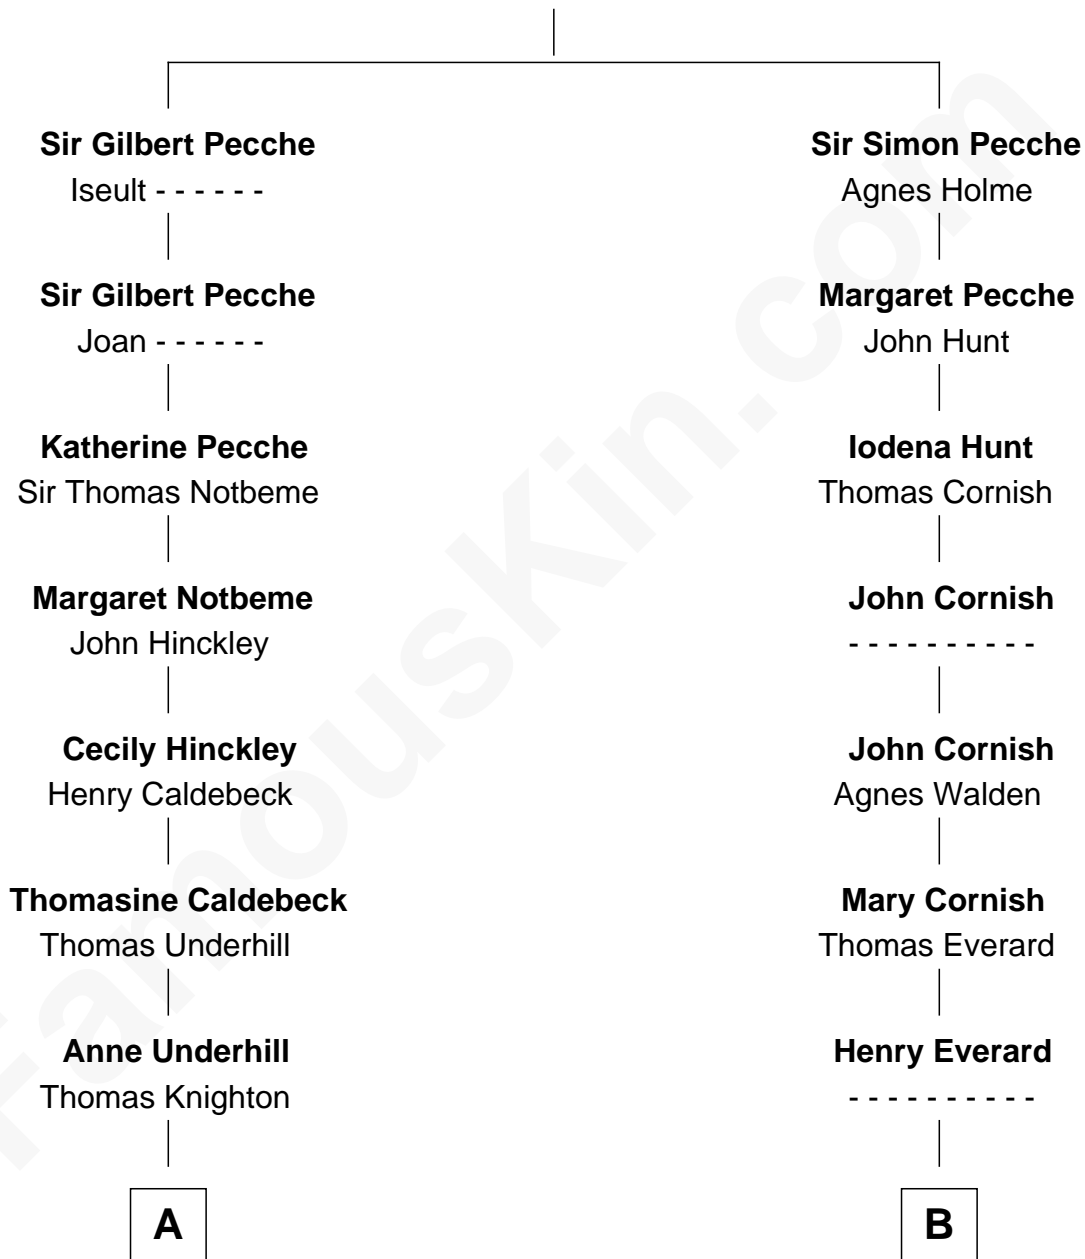

FamousKin.com

Relationship Chart of

Robert H. Goddard

Inventor of First Liquid-propelled Rocket

19th cousin 1 time removed of

Tim Robbins

TV and Movie Actor

Sir Gilbert Pecche

Joan de Creye

C

Nahum Parks Goddard

Mary Pease Upham

Nahum Danford Goddard

Fannie Louise Hoyt

Robert H. Goddard

Rocket Scientist