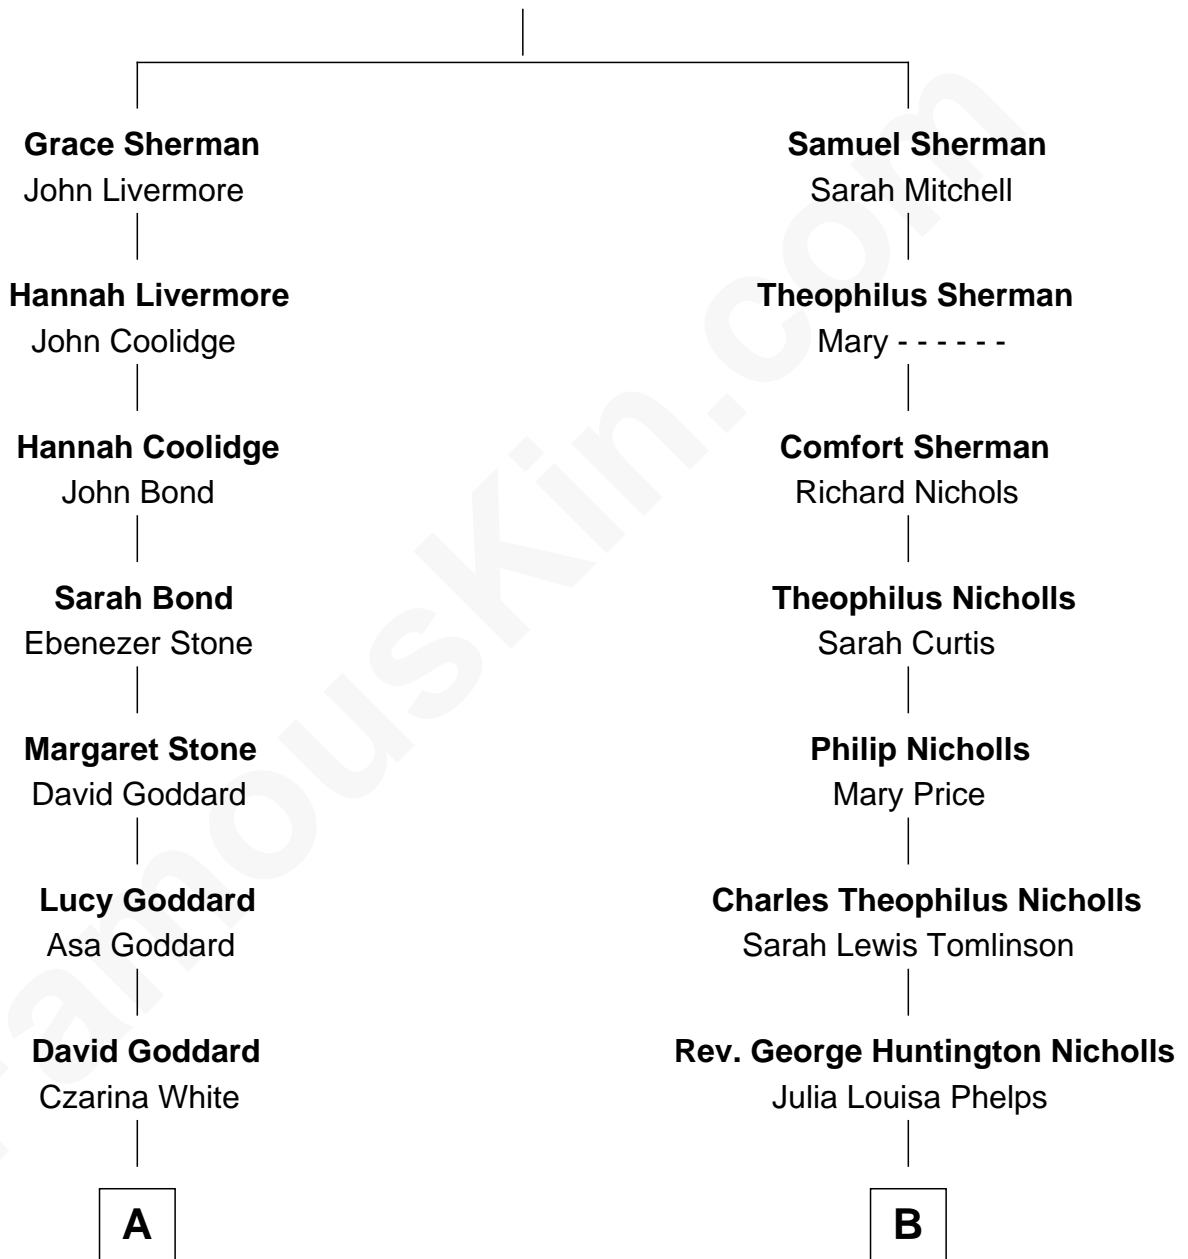

FamousKin.com

Relationship Chart of

Robert H. Goddard

Inventor of First Liquid-propelled Rocket

10th cousin 1 time removed of

Treat Williams

TV & Movie Actor

Edmund Sherman

Grace Makin

A

Alvira C. Goddard
Danford Goddard

Nahum Parks Goddard
Mary Pease Upham

Nahum Danford Goddard
Fannie Louise Hoyt

Robert H. Goddard
Rocket Scientist

B

Mary Nicholls
Charles W. Barnum

Richard Nicholls Barnum
Marian Hutchison Cocks

Eleanor Barnum
Treat Payne Andrew

Marian Andrew
Richard Norman Williams

Treat Williams
TV & Movie Actor