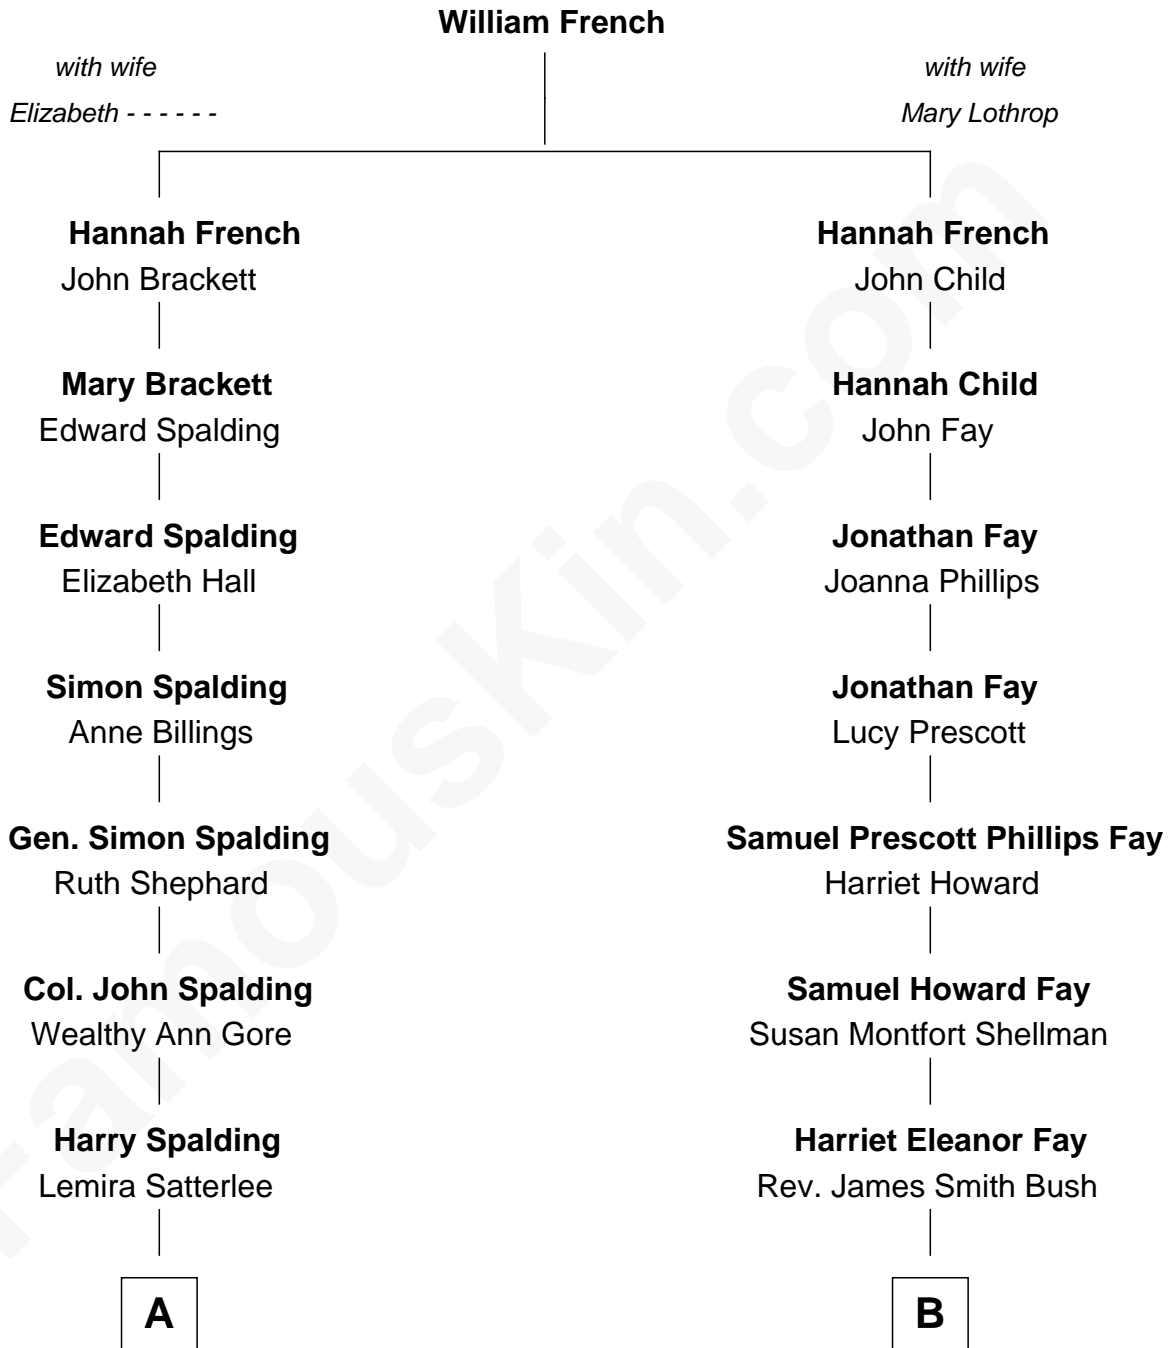

FamousKin.com

Relationship Chart of

Albert G. Spalding

Co-Founder of Spalding Sporting Goods Co.

8th cousin 1 time removed of

George H. W. Bush
41st U.S. President

A

James Lawrence Spalding

George H. W. Bush

41st U.S. President

FamousKin.com