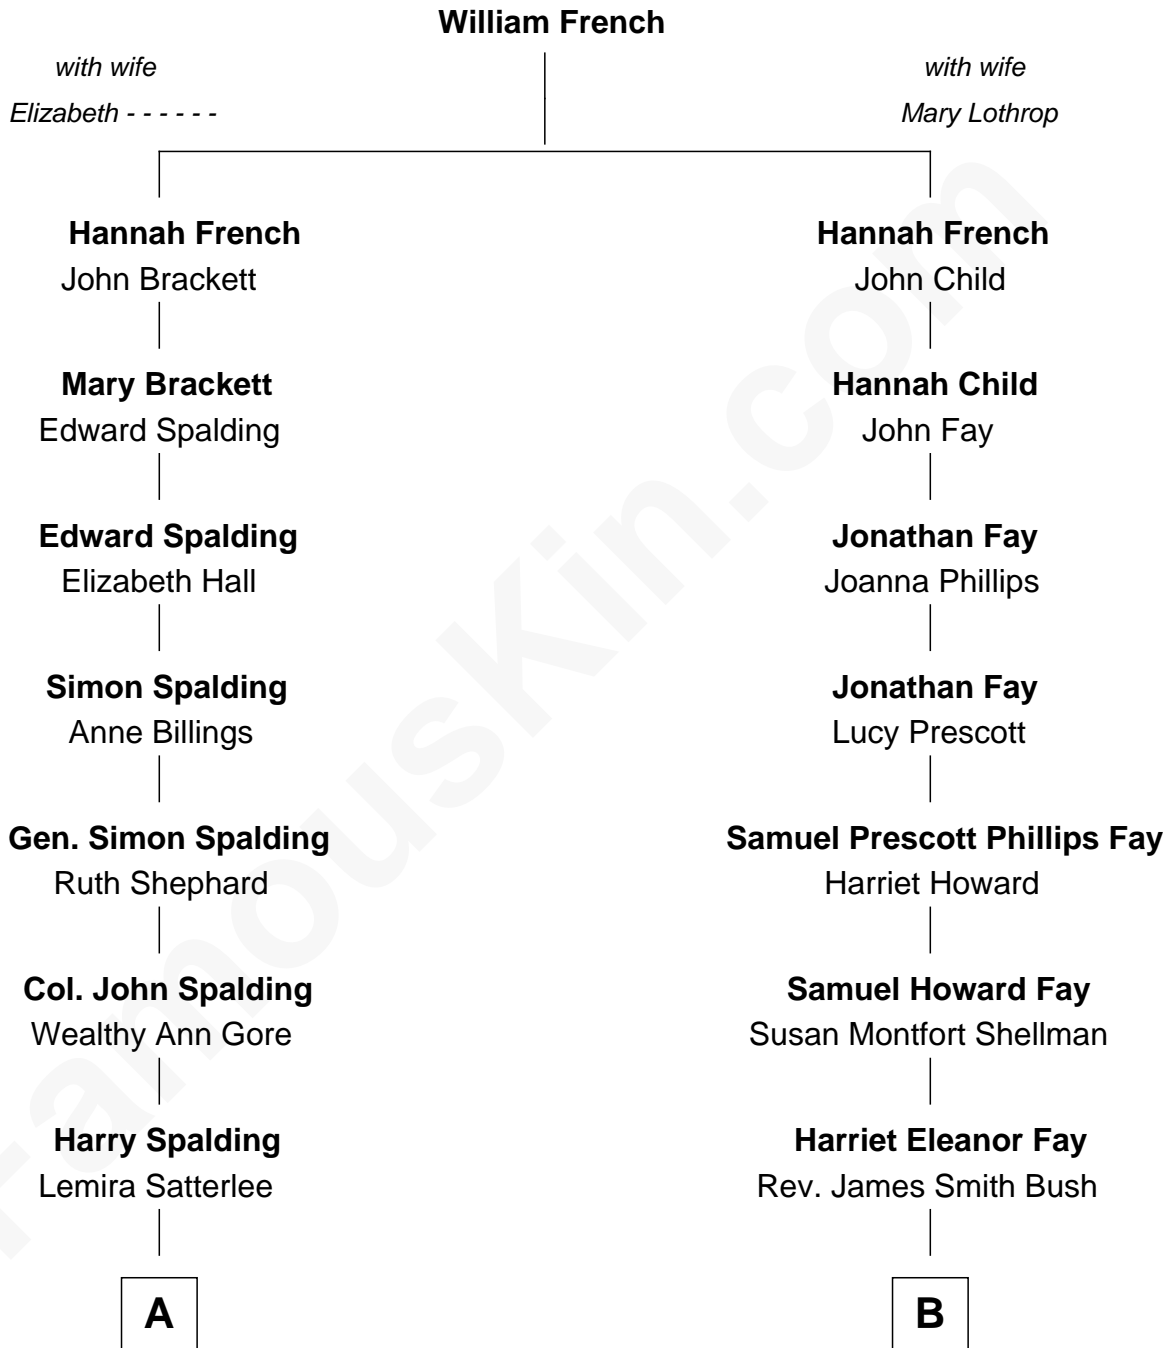

FamousKin.com

Relationship Chart of

Albert G. Spalding

Co-Founder of Spalding Sporting Goods Co.

8th cousin 2 times removed of

George W. Bush
43rd U.S. President

A

James Lawrence Spalding

George Herbert Walker Bush

Barbara Pierce

George W. Bush

43rd U.S. President

FamousKin.com