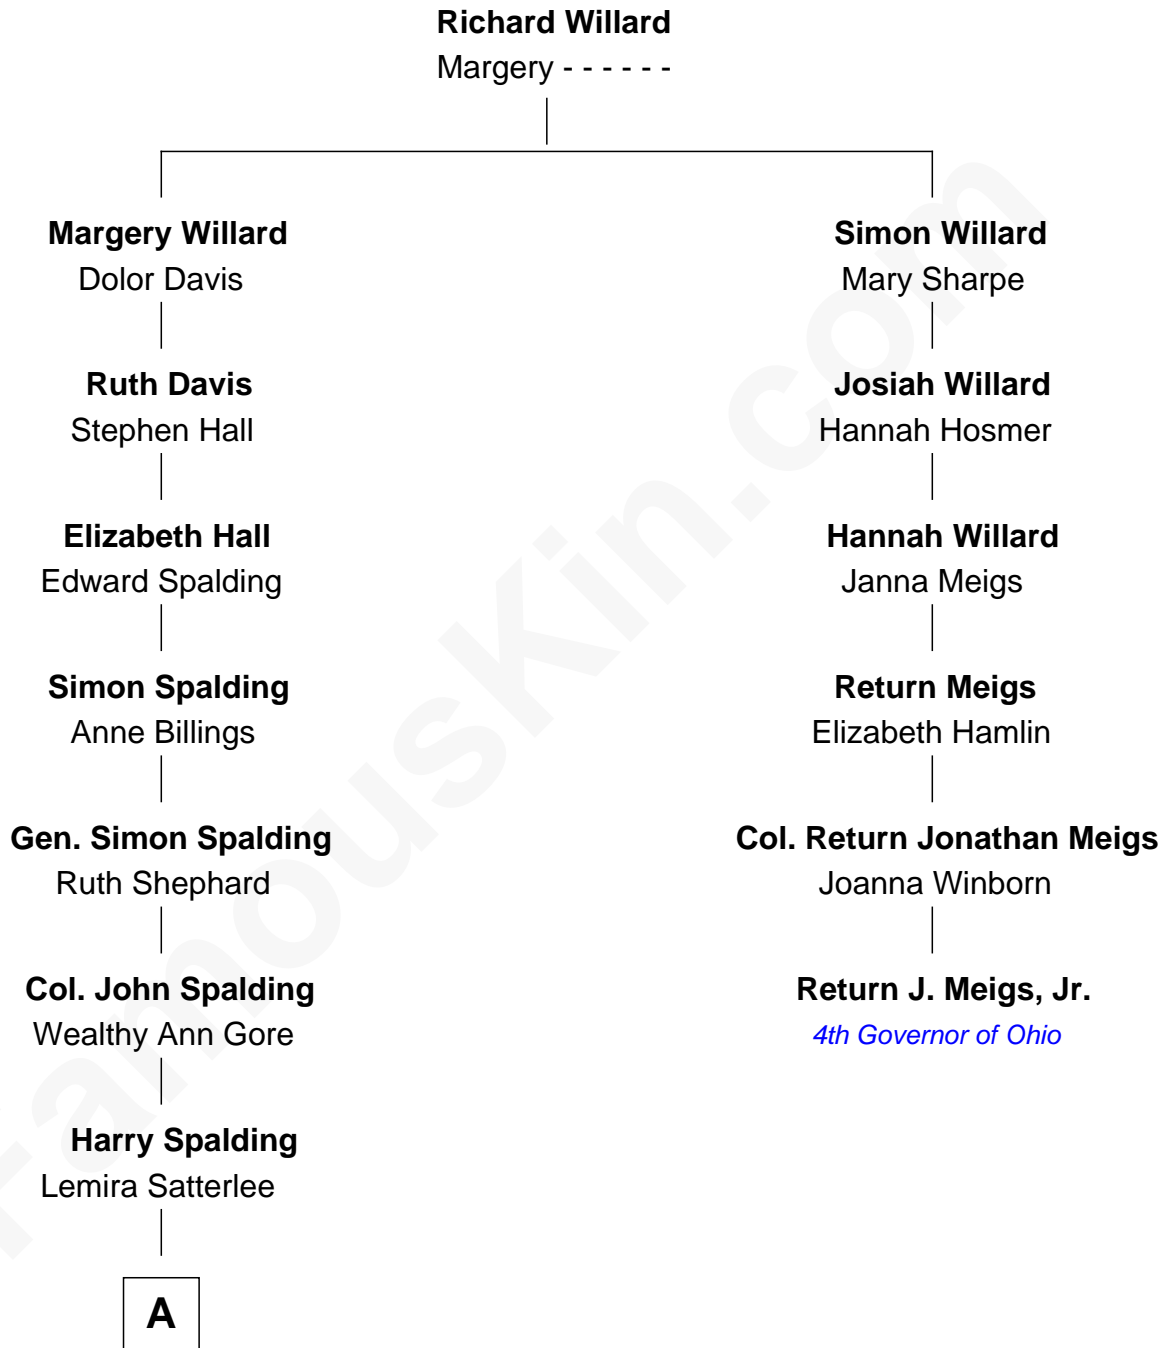

# FamousKin.com Relationship Chart of

**Albert G. Spalding**

*Co-Founder of Spalding Sporting Goods Co.*

5th cousin 3 times removed of

**Return J. Meigs, Jr.**

*4th Governor of Ohio*

**A**

James Lawrence Spalding