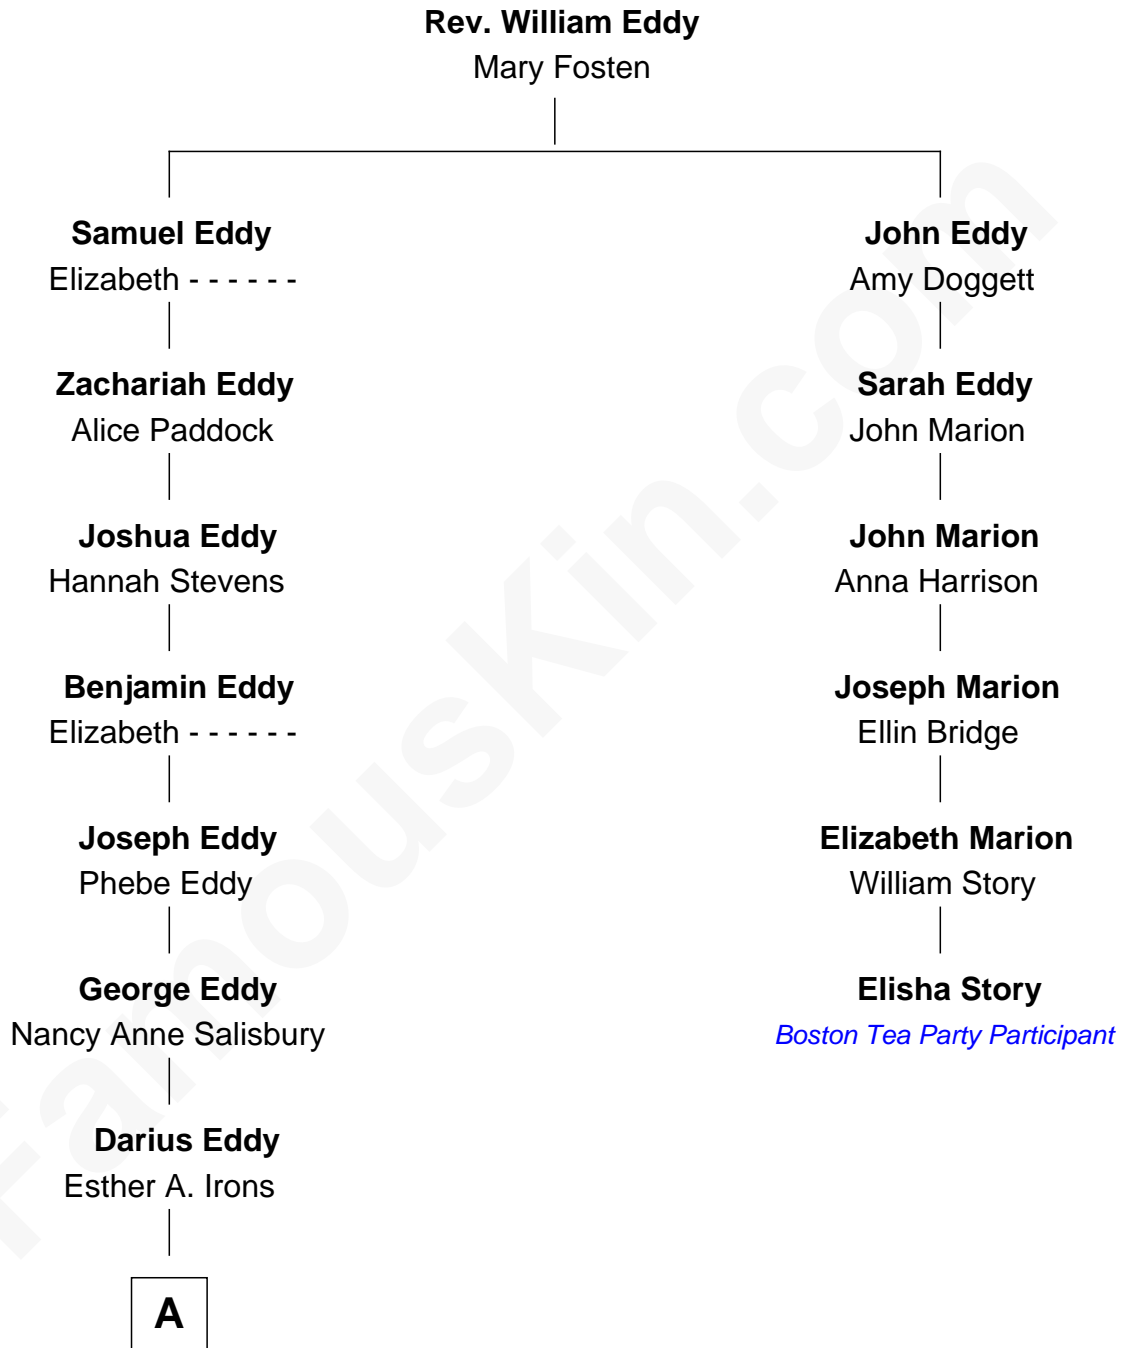

FamousKin.com

Relationship Chart of

Nelson Eddy

Movie Actor and Singer

5th cousin 4 times removed of

Elisha Story

Boston Tea Party Participant

A

—
Isaac Nelson Eddy
Martha Perry Gardner

—
William Darius Eddy
Isabel Kendrick

—
Nelson Eddy
Movie Actor and Singer

FamousKin.com