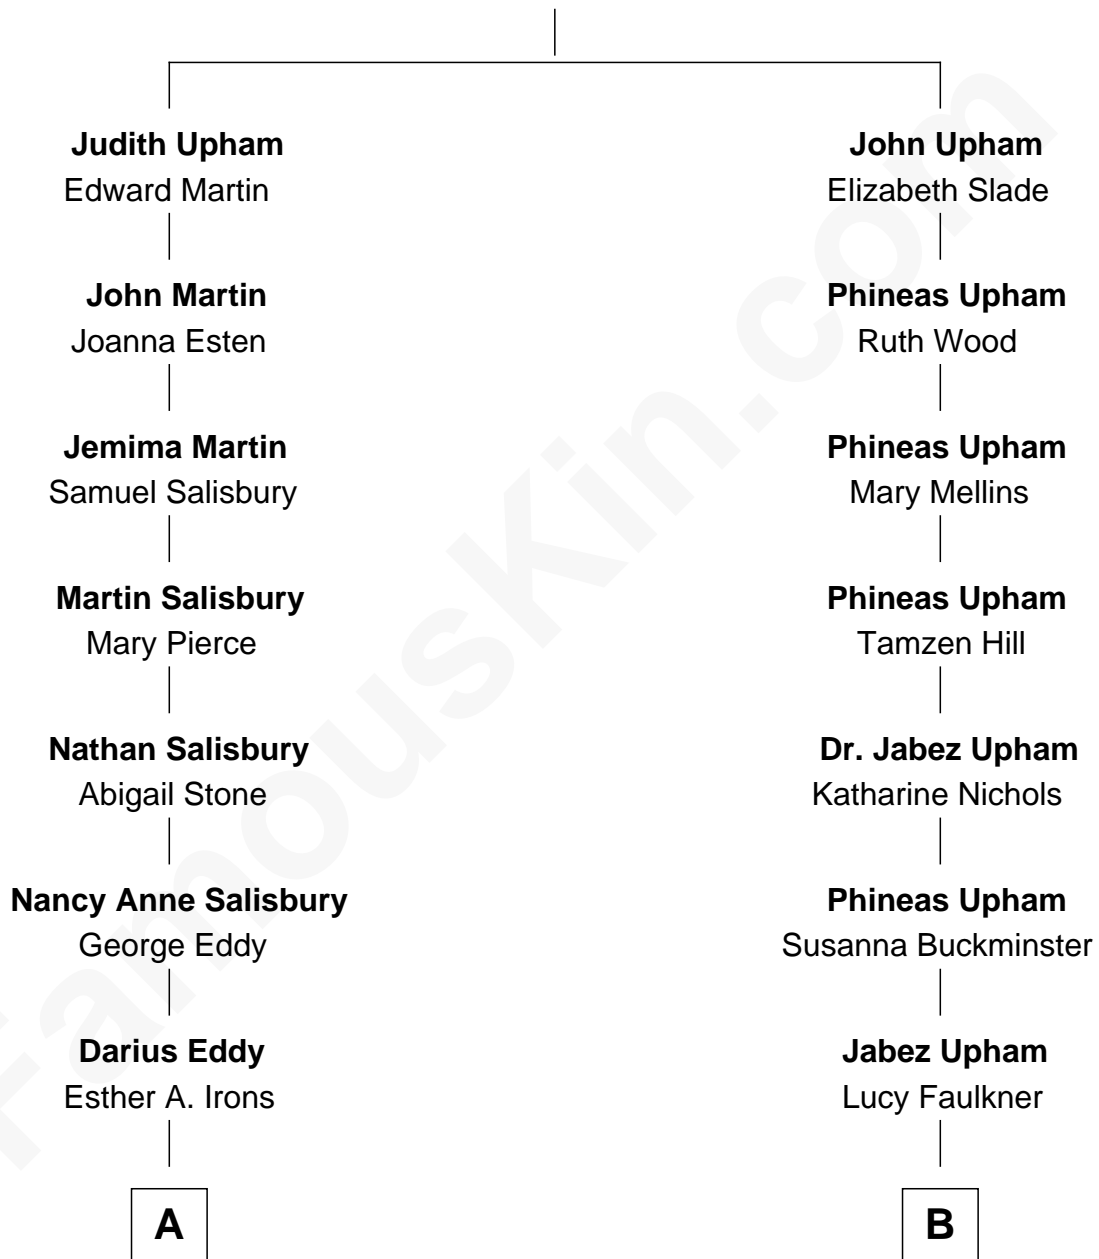

FamousKin.com Relationship Chart of

Nelson Eddy

Movie Actor and Singer

8th cousin 1 time removed of

Horace Gray

U.S. Supreme Court Justice

Richard Upham

Maria - - - - -

FamousKin.com