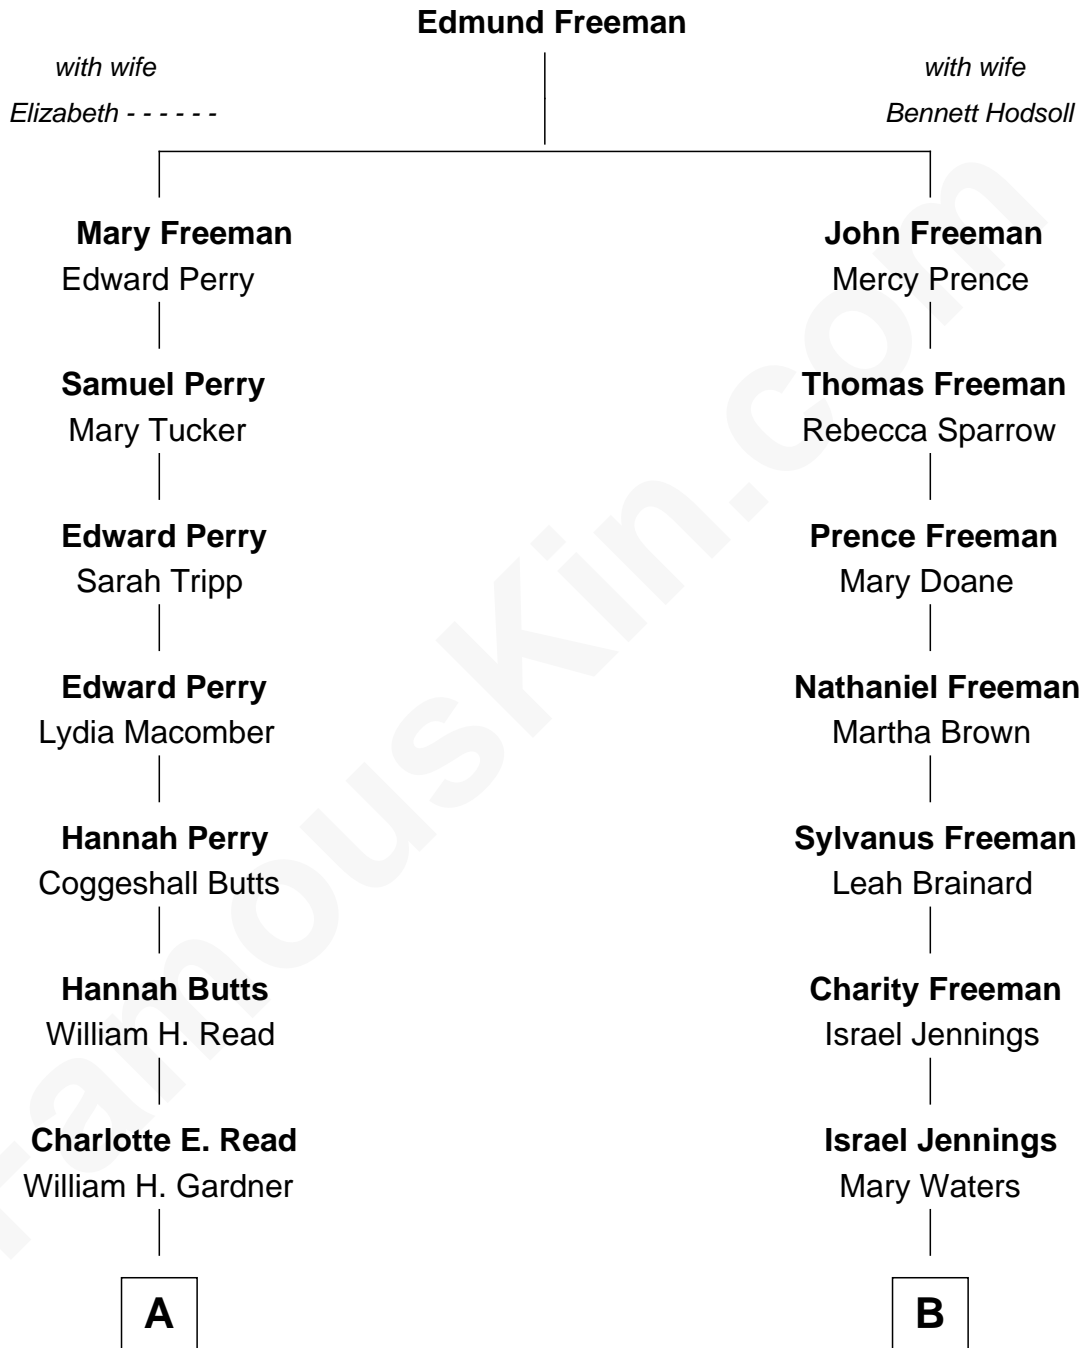

FamousKin.com Relationship Chart of

Nelson Eddy

Movie Actor and Singer

9th cousin of

William Jennings Bryan

41st U.S. Secretary of State

A

Martha Perry Gardner

Isaac Nelson Eddy

William Darius Eddy

Isabel Kendrick

Nelson Eddy

Movie Actor and Singer

B

Charles Waters Jennings

Mariah Woods Davidson