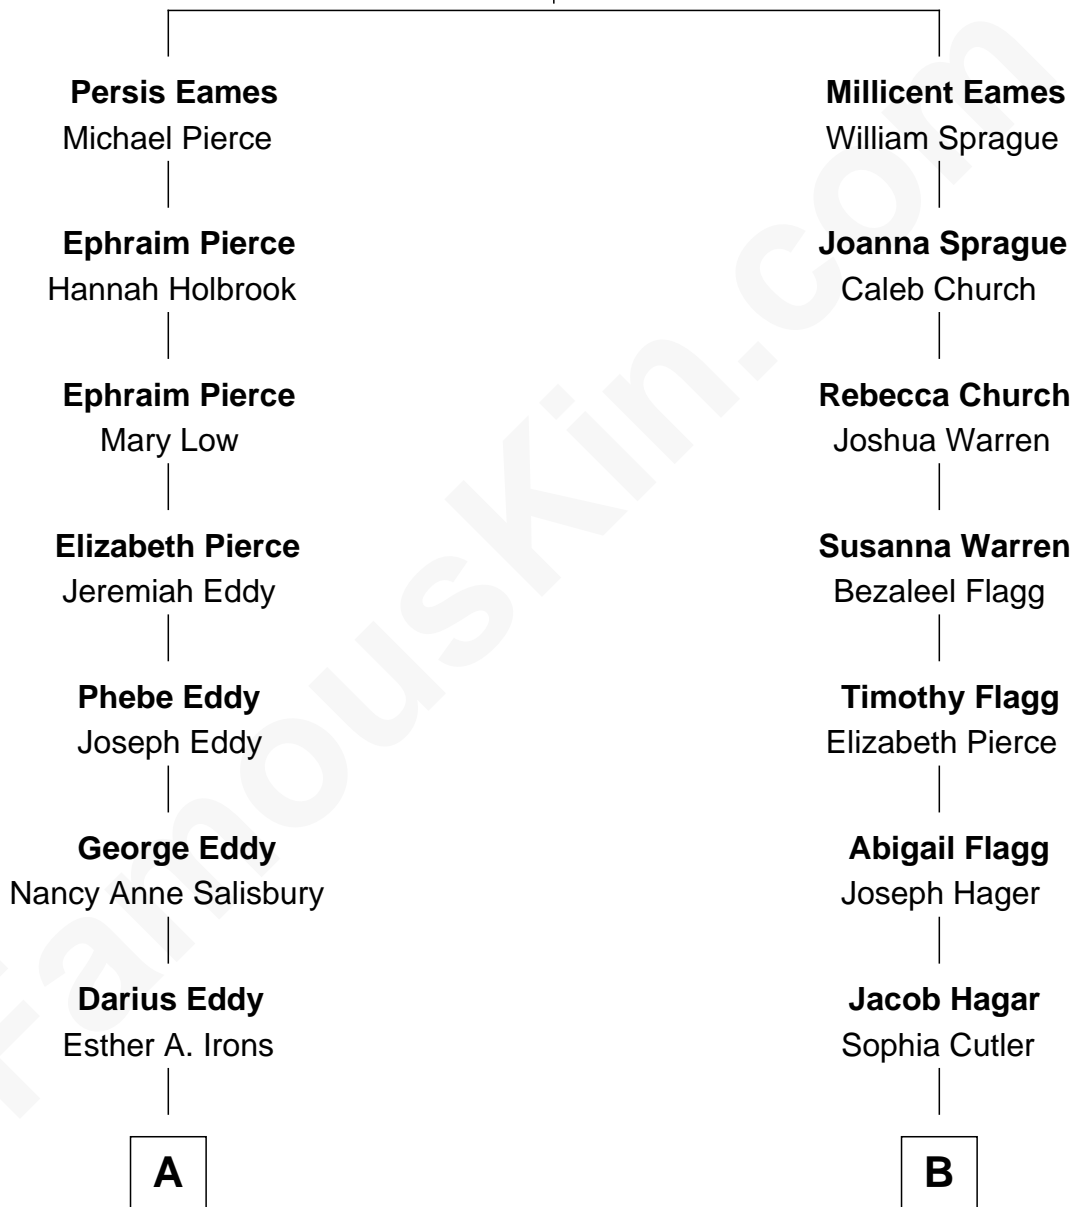

## Relationship Chart of

### Nelson Eddy

*Movie Actor and Singer*

8th cousin 1 time removed of

### Maj. Gen. Leonard Wood

*Leader of the Rough Riders*

**Anthony Eames**

Margery - - - - -

**A**

**Isaac Nelson Eddy**  
Martha Perry Gardner

**William Darius Eddy**  
Isabel Kendrick

**Nelson Eddy**  
*Movie Actor and Singer*

**B**

**Caroline Elizabeth Hagar**  
Dr. Charles Jewett Wood

**Maj. Gen. Leonard Wood**  
*Leader of the Rough Riders*

FamousKin.com