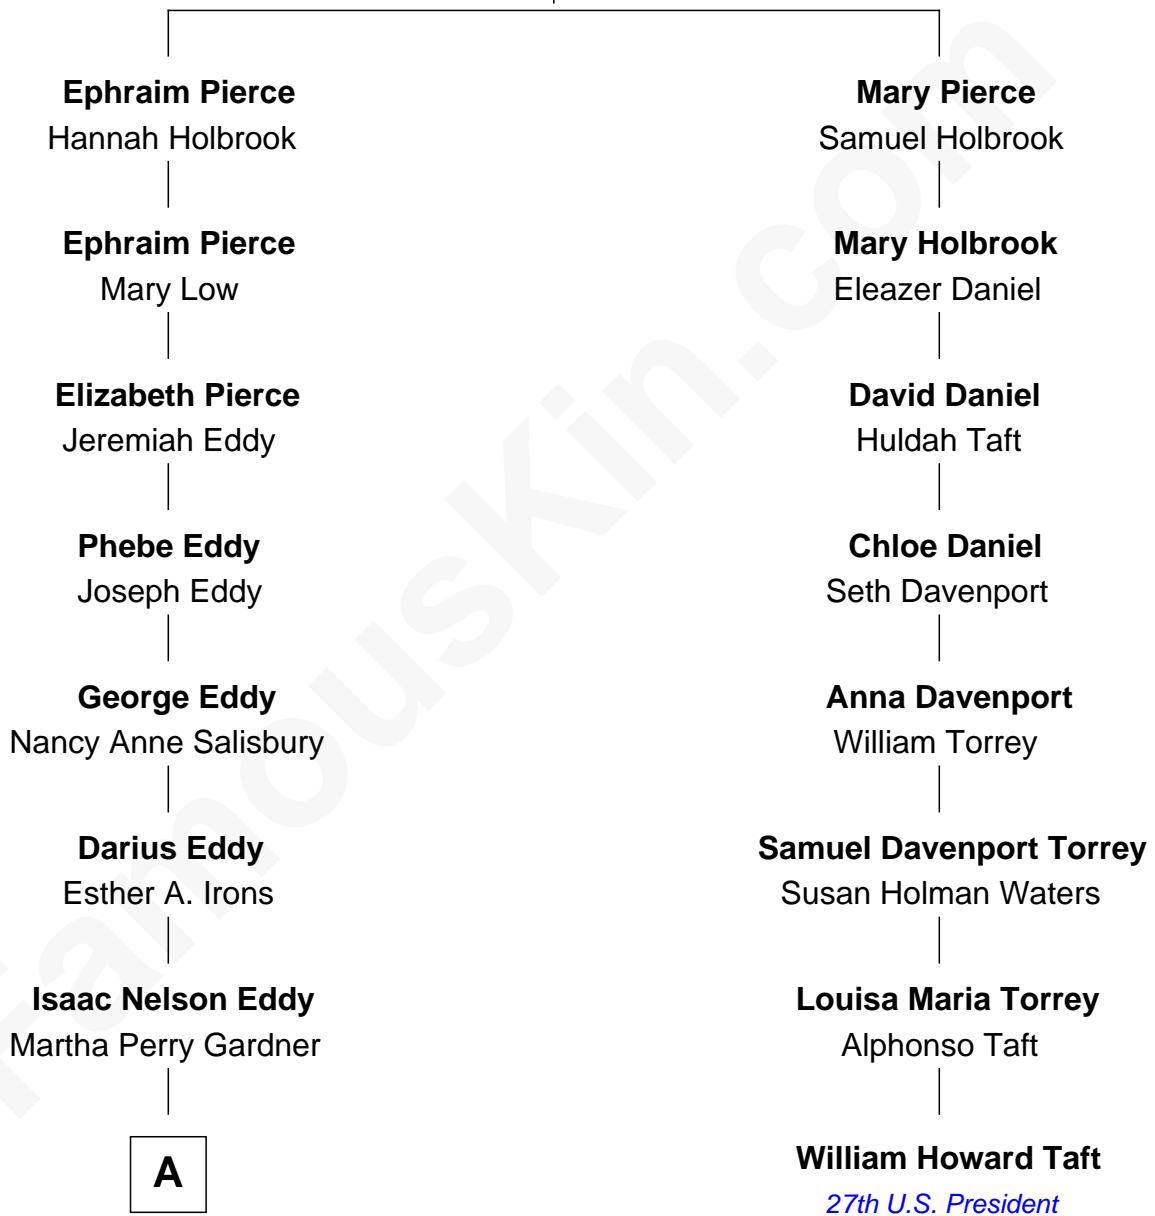

FamousKin.com Relationship Chart of

Nelson Eddy

Movie Actor and Singer

7th cousin 1 time removed of

William Howard Taft

27th U.S. President

Michael Pierce

Persis Eames

A

|
William Darius Eddy

Isabel Kendrick

|
Nelson Eddy

Movie Actor and Singer

FamousKin.com